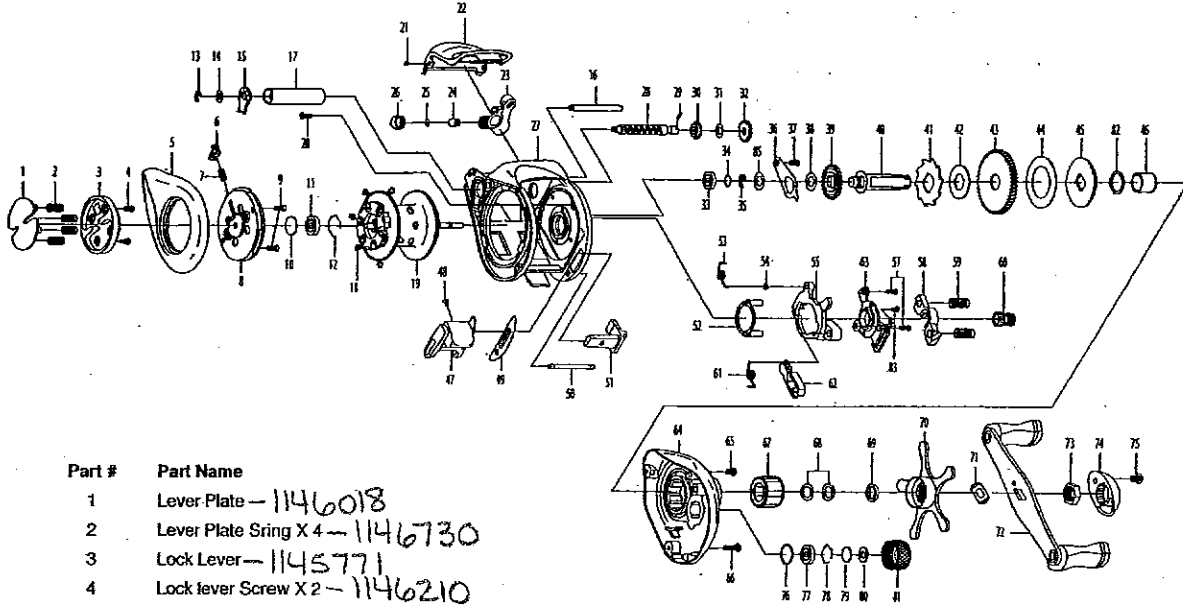

Part #	Part Name
1	Lever Plate - 1146018
2	Lever Plate Spring X 4 - 1146730
3	Lock Lever - 1145771
4	Lock lever Screw X 2 - 1146210
5	Left Side Cover - 1146019
6	Lock Pin
7	Lock Pin Spring
8	Spool Cover
9	Spool Cover Screw X 2
10	Spool Spacer (A)
11	Ball Bearing - 1145095
12	Bearing Retainer - 1146728
13	E-Ring - 1145278
14	Worm Shaft Washer (Optional)
15	Worm Shaft Bushing (B)
16	Pillar
17	Line Guide Pipe - 1145717
18	Brake Collar White X 6 - 1145287
19	Spool Assembly (Incl. 1.BB)
20	Right Side Cover Screw (A)
21	Front Cover Screw
22	Front Cover
23	Line Guide Assembly - 1145141
24	Line Guide Pawl - 1145921
25	Spacer (Optional) - 1146818
26	Pawl Cap - 1145226
27	Frame
28	Worm Shaft - 1146300
29	Worm Shaft Pin - 1145955
30	Worm Shaft Bushing (A)
31	Idler(s) Washer (Optional)
32	Idler(s) - 1145606
33	Ball Bearing - 1145089
34	Crank Shaft Spacer (Optional)
35	E-Ring - 1145285
36	Bearing Plate

Part #	Part Name
37	Bearing Plate Screw
38	Idler (L) Washer (B)
39	Idler (L) - 1145607
40	Crank Shaft
41	Ratchet
42	Ratchet Washer
43	Drive Gear - 1145713
44	Drag Washer (B) - 1146851
45	Drag Washer (D)
46	Sleeve - 1146329
47	Clutch Bar Assembly
48	Clutch Bar Screw
49	Clutch Bar Plate
50	Clutch Bar Support
51	Clutch Link
52	Yoke Holder - 1146916
53	Clutch Spring - 1146731
54	Clutch Spring Bushing - 1145288
55	Clutch Cam - 1145184
57	Cam Plate Screw (A) X 2
58	Pinion Yoke - 1146913
59	Pinion Yoke Spring X 2 - 1146620
60	Pinion Gear - 1146010
61	Return Pawl Spring - 1146732
62	Return Pawl - 1145945
63	Cam Plate
64	Right Side Cover Assembly
65	Right Side Cover Screw (B)
66	Right Side Cover Screw (C)