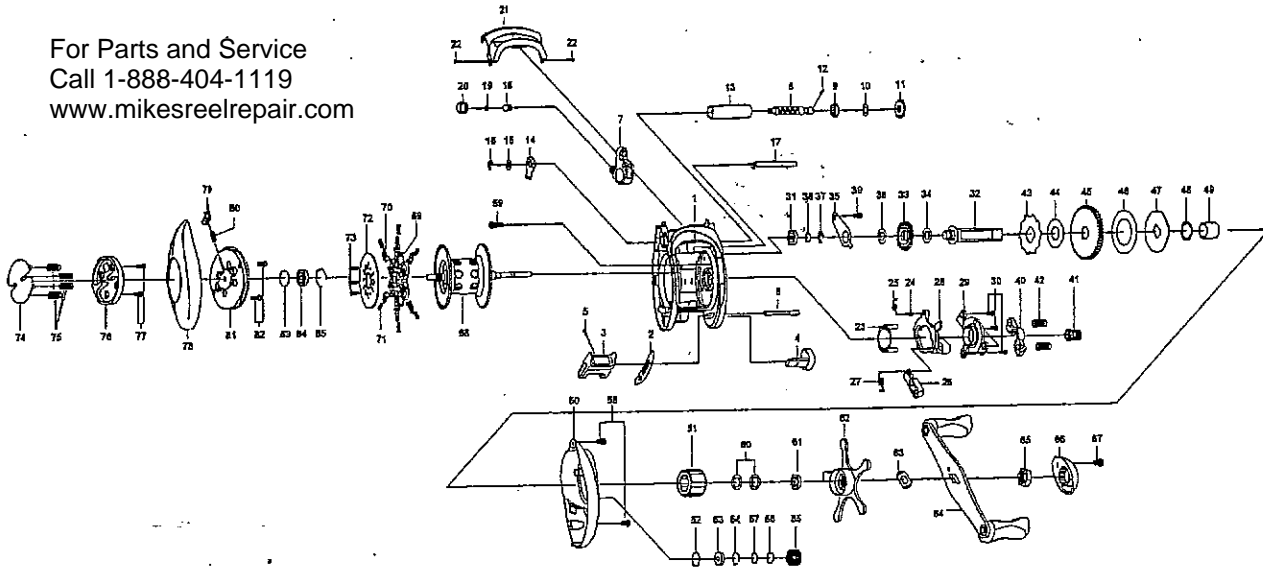

For Parts and Service
 Call 1-888-404-1119
 www.mikesreelrepair.com

Cast Control Cap Assy-1146936

Part #	Part Name	Part #	Part Name	Part #	Part Name
1	FRAME	30	CAM PLATE SCREW (A)(*3)	60	DRAG SPRING WASHER (*2) - 1146859
2	CLUTCH BAR PLATE	31	BALL BEARING - 1145089	61	DRAG SPACER
3	CLUTCH BAR ASSEMBLY	32	CRANK SHAFT - 1146310	62	STAR DRAG ASSEMBLY
4	CLUTCH LINK	33	IDLER(L) - 1145607	63	LEAF SPRING - 1146744
5	CLUTCH BAR SCREW	34	IDLER(L) WASHER (A) - 1146178	64	HANDLE ASSEMBLY - 1145443
6	CLUTCH BAR SUPPORT	35	BEARING PLATE	65	HANDLE NUT - 1145790
7	LINE GUIDE ASSEMBLY - 1145140	36	IDLER(L) WASHER (B)	66	HANDLE NUT CAP - 1145246
8	WORM SHAFT - 1146300	37	E-RING - 1145285	67	HANDLE NUT CAP SCREW - 1146178
9	WORM SHAFT BUSHING (A)	38	CRANK SHAFT SPACER	68	SPOOL ASSEMBLY
10	IDLER(S) WASHER	39	BEARING PLATE SCREW	69	BRAKE SHOE HOLDER
11	IDLER(S) - 1145641	40	PINION YOKE - 1146913	70	BRAKE SHOE (WHITE) (*6) - 1145292
12	WORM SHAFT PIN - 1145950	41	PINION GEAR - 1145977	71	BRAKE SHOE SPRING (*6) - 1146789
13	LINE GUIDE PIPE - 1145717	42	PINION YOKE SPRING (*2) - 114662072	72	BRAKE HOLDER PLATE
14	WORM SHAFT BUSHING (B)	43	RATCHET	73	BRAKE HOLDER PLATE SCREW (*3) - 1146263
15	WORM SHAFT WASHER	44	RATCHET WASHER - 1146889	74	LEVER PLATE
16	E-RING - 1145278	45	DRIVE GEAR	75	LEVER PLATE SPRING (*4) - 1146730
17	PILLAR	46	DRAG WASHER (B) - 1146890	76	LOCK LEVER
18	LINE GUIDE PAWL - 1145921	47	DRAG WASHER (D)	77	LOCK LEVER SCREW (*2) - 1146210
19	SPACER - 1146818	48	SLEEVE WASHER	78	LEFT SIDE COVER ASSEMBLY - 1146959
20	PAWL CUP - 1145226	49	SLEEVE - 1146329	79	LOCK PIN
21	FRONT COVER	50	RIGHT SIDE COVER	80	LOCK PIN SPRING - 1146728
22	FRONT COVER SCREW (*2)	51	ONE WAY CLUTCH - 1145087	81	SPOOL COVER ASSEMBLY
23	YOKE HOLDER - 1146916	52	O-RING - 1146069	82	SPOOL COVER SCREW (*2)
24	CLUTCH SPRING BUSHING - 1145288	53	BUSHING - 1145123	83	SPOOL SPACER (A)
25	CLUTCH SPRING - 1146731	54	BUSHING RETAINER - 1146066	84	BALL BEARING - 1145095
26	RETURN PAWL	55	CAST CONTROL CAP - 1145227	85	BEARING RETAINER - 1146728
27	RETURN PAWL SPRING - 1146750	56	TENSION WASHER - 1146846		
28	CLUTCH CAM - 1145184	57	SPOOL SPACER (B) - 1146852		
29	CAM PLATE - 1145185	58	RIGHT SIDE COVER SCREW (A) - 1146261		
		59	RIGHT SIDE COVER SCREW (B) - 1146262		