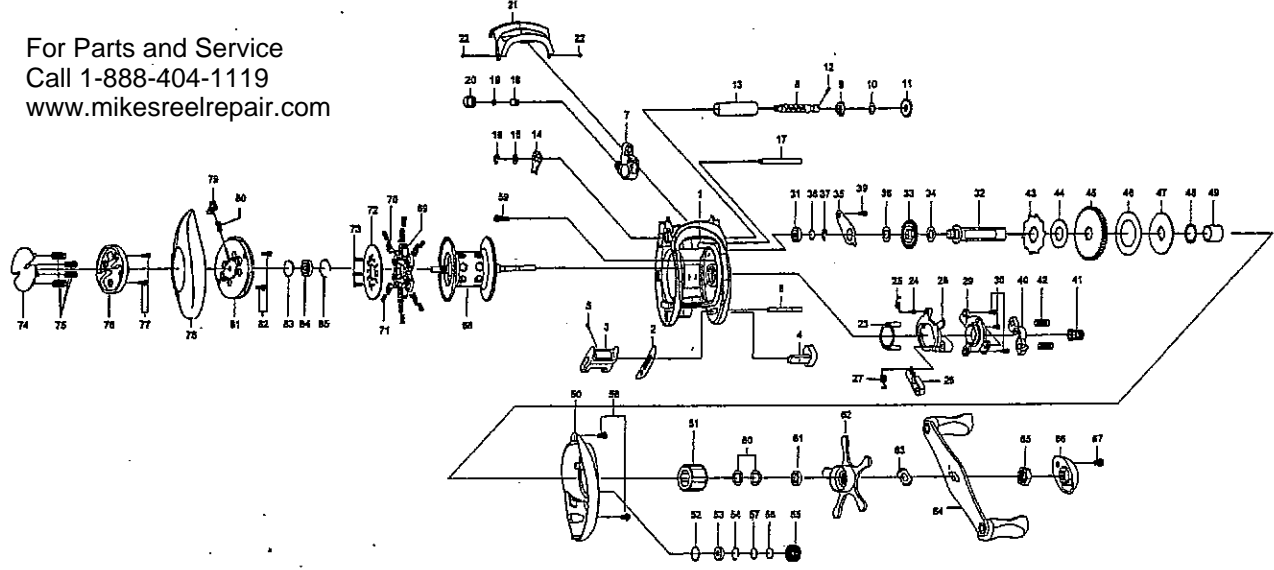

For Parts and Service
Call 1-888-404-1119
www.mikesreelrepair.com

Part #.	Part Name	30	60
1	FRAME	CAM PLATE SCREW (A)(*3)	DRAG SPRING WASHER (*2) - 1146859
2	CLUTCH BAR PLATE	31 BALL BEARING - 1145089	61 DRAG SPACER
3	CLUTCH BAR ASSEMBLY	32 CRANK SHAFT - 1146310	62 STAR DRAG ASSEMBLY
4	CLUTCH LINK	33 IDLER(L) - 1145607	63 LEAF SPRING - 1146744
5	CLUTCH BAR SCREW	34 IDLER(L) WASHER (A) - 1146178	64 HANDLE ASSEMBLY - 1145443
6	CLUTCH BAR SUPPORT	35 BEARING PLATE	65 HANDLE NUT - 1145790
7	LINE GUIDE ASSEMBLY - 1145140	36 IDLER(L) WASHER (B)	66 HANDLE NUT CAP - 1145246
8	WORM SHAFT - 1146300	37 E-RING - 1145285	67 HANDLE NUT CAP SCREW - 1146178
9	WORM SHAFT BUSHING (A)	38 CRANK SHAFT SPACER	68 SPOOL ASSEMBLY
10	IDLER(S) WASHER	39 BEARING PLATE SCREW	69 BRAKE SHOE HOLDER
11	IDLER(S) - 1145641	40 PINION YOKE - 1146913	70 BRAKE SHOE (WHITE) (*8) - 1145292
12	WORM SHAFT PIN - 1145950	41 PINION GEAR - 1145977	71 BRAKE SHOE SPRING (*8) - 1146789
13	LINE GUIDE PIPE - 1145717	42 PINION YOKE SPRING (*2) - 114662072	72 BRAKE HOLDER PLATE
14	WORM SHAFT BUSHING (B)	43 RATCHET	73 BRAKE HOLDER PLATE SCREW (*3) - 1146263
15	WORM SHAFT WASHER	44 RATCHET WASHER - 1146889	74 LEVER PLATE
16	E-RING - 1145278	45 DRIVE GEAR	75 LEVER PLATE SPRING (*4) - 1146730
17	PILLAR	46 DRAG WASHER (B) - 1146890	76 LOCK LEVER
18	LINE GUIDE PAWL - 1145921	47 DRAG WASHER (D)	77 LOCK LEVER SCREW (*2) - 1146210
19	SPACER - 1146818	48 SLEEVE WASHER	78 LEFT SIDE COVER ASSEMBLY - 1146959
20	PAWL CUP - 1145226	49 SLEEVE - 1146329	79 LOCK PIN
21	FRONT COVER	50 RIGHT SIDE COVER	80 LOCK PIN SPRING - 1146728
22	FRONT COVER SCREW (*2)	51 ONE WAY CLUTCH - 1145087	81 SPOOL COVER ASSEMBLY
23	YOKE HOLDER - 1146916	52 O-RING - 1146069	82 SPOOL COVER SCREW (*2)
24	CLUTCH SPRING BUSHING - 1145288	53 BUSHING - 1145123	83 SPOOL SPACER (A)
25	CLUTCH SPRING - 1146731	54 BUSHING RETAINER - 1146066	84 BALL BEARING - 1145095
26	RETURN PAWL	55 CAST CONTROL CAP - 1145227	85 BEARING RETAINER - 1146728
27	RETURN PAWL SPRING - 1146750	56 TENSION WASHER - 1146846	Cast Control Cap Assy - 1146936
28	CLUTCH CAM - 1145184	57 SPOOL SPACER (B) - 1146852	
29	CAM PLATE - 1145185	58 RIGHT SIDE COVER SCREW (A) - 1146261	
		59 RIGHT SIDE COVER SCREW (B) - 1146262	