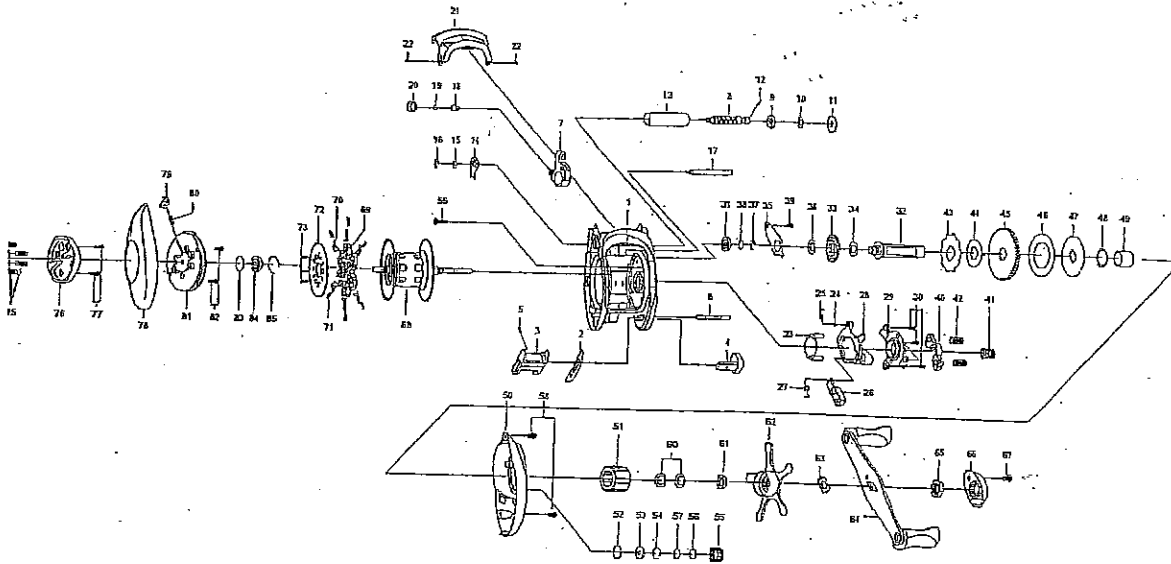

Part #	Part Name	Part #	Part Name	Part #	Part Name
1	FRAME	30	CAM PLATE SCREW (A)(3)	60	DRAG SPRING WASHER (2) - 1146859
2	CLUTCH BAR PLATE	31	BALL BEARING - 1145089	61	DRAG SPACER
3	CLUTCH BAR ASSEMBLY	32	CRANK SHAFT	62	STAR DRAG ASSEMBLY
4	CLUTCH LINK	33	IDLER(L) - 1145607	63	LEAF SPRING - 1146744
5	CLUTCH BAR SCREW	34	IDLER(L) WASHER (A)	64	HANDLE ASSEMBLY - 1145443
6	CLUTCH BAR SUPPORT	35	BEARING PLATE	65	HANDLE NUT - 1145790
7	LINE GUIDE ASSEMBLY - 1145148	36	IDLER(L) WASHER (B)	66	HANDLE NUT CAP - 1145246
8	WORM SHAFT - 1146301	37	E-RING - 1145278	67	HANDLE NUT CAP SCREW - 1146178
9	WORM SHAFT BUSHING (A)	38	CRANK SHAFT SPACER	68	SPOOL ASSEMBLY
10	IDLER(S) WASHER	39	BEARING PLATE SCREW	69	BRAKE SHOE HOLDER
11	IDLER(S) - 1145641	40	PINION YOKE - 1146913	70	BRAKE SHOE (WHITE) (6) - 1145292
12	WORM SHAFT PIN - 1145950	41	PINION GEAR - 1145977	71	BRAKE SHOE SPRING (6) - 1146789
13	LINE GUIDE PIPE - 1145721	42 (2)	PINION YOKE SP - 1146751	72	BRAKE HOLDER PLATE
14	WORM SHAFT BUSH - 1145175	43	RATCHET	73	BRAKE HOLDER PLATE SCREW (3) - 1146263
15	WORM SHAFT WASHER	44	RATCHET WASHER	74	LEVER PLATE
16	E-RING - 1145278	45	DRIVE GEAR	75	LEVER PLATE SPRING (4) - 1146730
17	PILLAR	46	DRAG WASHER (B) - 1146854	76	LOCK LEVER
18	LINE GUIDE PAWL - 1145921	47	DRAG WASHER (D)	77	LOCK LEVER SCREW (2) - 1146210
19	SPACERS sub - 1146818	48	SLEEVE WASHER	78 (70%)	LEFT SIDE COVER ASSEMBLY - 1146951
20	PAWL CUP - 1145792	49	SLEEVE	79	LOCK PIN
21	FRONT COVER	50	RIGHT SIDE COVER	80	LOCK PIN SPRING - 1146753
22	FRONT COVER SC	51	ONE WAY CLUTCH - 1145087	81	SPOOL COVER ASSEMBLY
23	YOKE HOLDER - 1146916	52	O-RING - 1146069	82	SPOOL COVER SCREW (2)
24	CLUTCH SP. PIN	53	BUSHING	83	SPOOL SPACER (A)
25	CLUTCH SPRING - 1146749	54	BUSHING RETAINER - 1146066	84	BALL BEARING - 1145095
26	RETURN PAWL - 1145942	55	CAST CONTROL CAP - 1145227	85	BEARING RETAINER - 1146063
27	RETURN PAWL SP - 1146750	56	TENSION WASHER - 1146846		
28	CLUTCH CAM - 1145184	57	SPOOL SPACER (B) - 1146852		
29	CAM PLATE - 1145942	58	RIGHT SIDE COVER SCREW (A)		
		59	RIGHT SIDE COVER SCREW (B)		