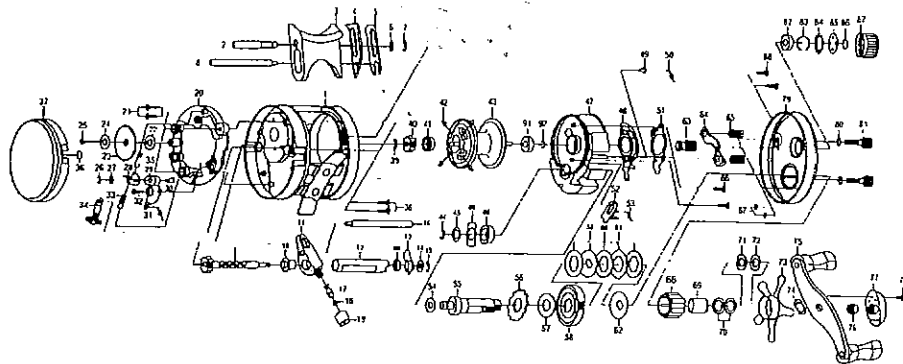

PFLUEGER TRION 66 BAITCAST REEL

Part # Part Name

- 1 Frame
- 2 Clutch Bar Pin
- 3 Clutch Bar
- 4 Wear Plate A
- 5 Wear Plate B
- 6 Washer - 1146823
- 7 Retainer (2.5) - 1145278
- 8 Pillar B
- 9 Worm Shaft
- 10 Worm Shaft Bushing B - 1145172
- 11 Level Wind - 1145138
- 12 Level Wind Guard
- 13 Worm Shaft Bushing A
- 14 Washer
- 15 Retainer (2.5) - 1145278
- 16 Pillar A
- 17 Line Guide Pawl - 1145910
- 18 Line Guide Washer - 1146818
- 19 Level Wind Nut - 1145792
- 20 Click Set Plate
- 21 Screw
- 22 Washer
- 23 Idle Gear - 1145589
- 24 Washer
- 25 Screw - 1146192
- 26 Retainer (2.0) - 1145279
- 27 Washer - 1146823
- 28 Click Claw - 1145768
- 29 Click Cam
- 30 Pin
- 31 Spring - 1146712

Part # Part Name

- 32 Screw - 1146192
- 33 Coil Spring A - 1146714
- 34 Click Lever
- 35 Coil Spring B - 1146713
- 36 Spacer
- 37 Left Side Cover
- 38 Screw
- 39 Retainer - 1145279
- 40 Gear - 1145590
- 41 Ball Bearing
- 42 Brake Collar - 1145287
- 43 Spool Assembly
- 44 Retainer (3.0) - 1145281
- 45 Crank Shaft Washer - 1146824
- 46 Ball Bearing - 1145089
- 47 Set Plate
- 48 Clutch Cam
- 49 Spring Collar - 1145288
- 50 Clutch Cam Spring - 1146696
- 51 Cam Plate - 1146015
- 52 Kick Lever
- 53 Kick Lever Spring - 1146695
- 54 Washer - 1146825
- 55 Crank Shaft
- 56 Kick Ratchet
- 57 Drag Washer A
- 58 Drive Gear - 1145574
- 59 Key Washer B
- 60 Drag Washer B
- 61 Eared Washer
- 62 Key Washer A