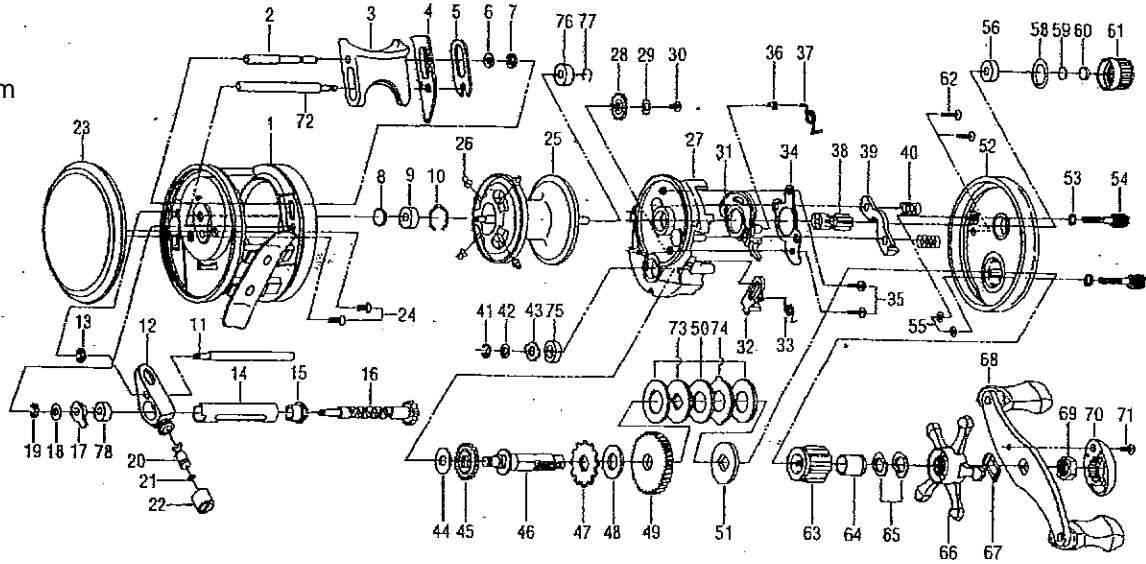

PFLUEGER TRION 56 BAITCAST REEL

For Parts and Service
Call 1-888-404-1119
www.mikesreelrepair.com

Part #	Part Name	Part #	Part Name
1	Frame	40	Yoke Spring - 1146620
2	Clutch Bar Pin	41	Retainer - 1145281
3	Clutch Bar - 1145765	42	Crank Shaft Washer - 1146824
4	Wear Plate A - 1146016	43	Crank Shaft Plate - 1146013
5	Wear Plate B - 1146015	44	O/S Gear Washer - 1146825
6	Washer - 1146823	45	O/S Gear - 1145565
7	Retainer (2.5) - 1145278	46	Crank Shaft - 1146285
8	Spacer - 1146334	47	Kicking Ratchet
9	Ball Bearing - 1145088	48	Drag Washer A
10	Bearing Retainer - 1146063	49	Drive Gear
11	Pillar A	50	Drag Washer B
12	Level Wind - 1145138	51	Key Washer A
13	Retainer (2.0) - 1145279	52	Right Side Cover
14	Level Wind Guard - 1145717	53	Thumb Screw Washer - 1146826
15	Worm Shaft Bushing B - 1145172	54	Thumb Screw
16	Worm Shaft - 1146284	55	Thumb Screw Ring - 1146070
17	Worm Shaft Bushing A - 1145173	56	Ball Bearing - 1145095
18	Washer - 1146823	58	O-Ring - 1146069
19	Retainer (2.5) - 1145278	59	Spacer B - 1146335
20	Line Guide Pawl - 1145910	60	Cushion Washer - 1146835
21	Line Guide Washer - 1146818	61	Cast Control Cap
22	Level Wind Nut - 1145792	62	Right Side Cover Screw - 1146189
23	Left Side Cover	63	One Way Bearing - 1145087
24	Left Side Cover Screw - 1146190	64	Sleeve - 1146329
25	Spool	65	Drag Spring Washer - 1146859
26	Brake Collar - 1145287	66	Star Drag
27	Set Plate	67	Friction Washer - 1146858
28	Idle Gear - 1145573	68	Handle - 1145344
29	Washer - 1146828	69	Handle Nut - 1145790
30	Idle Gear Screw	70	Handle Nut Cap - 1145210
31	Clutch Cam	71	Handle Nut Cap Screw - 1146178
32	Kick Lever	72	Pillar B
33	Kick Lever Spring - 1146695	73	Key Washer B
34	Cam Plate - 1146014	74	Eared Washer
35	Cam Plate Screw - 1146182	75	Ball Bearing - 1145089
36	Spring Collar	76	Ball Bearing - 1145094
37	Cam Spring - 1146727	77	Ball Bearing Retainer - 1146054
38	Pinion Gear - 1145979	78	Ball Bearing - 1145096
39	Yoke		