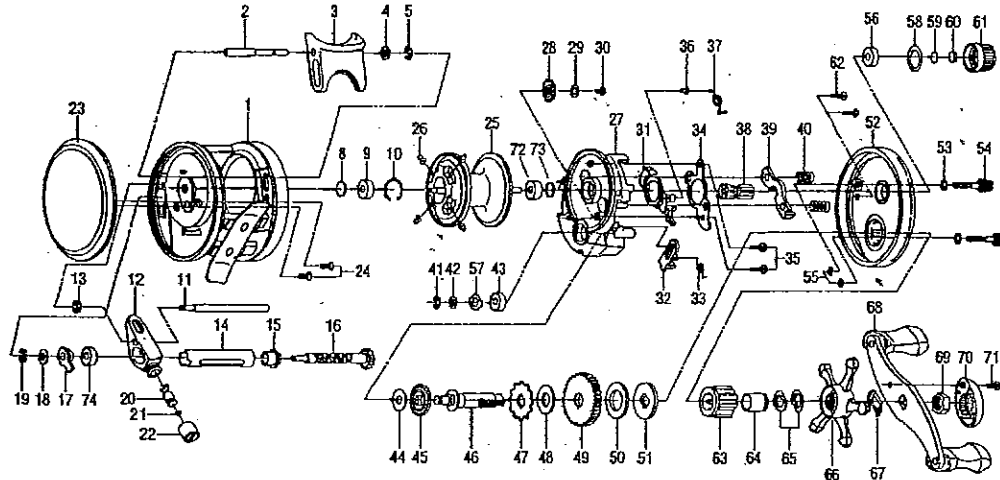

### PFLUEGER TRION 46 BAITCAST REEL

Part #	Part Name	Part #	Part Name
1	Frame	38	Pinion Gear - 1145978
2	Clutch Bar Pin	39	Yoke - 1146910
3	Clutch Bar - 1145766	40	Yoke Spring - 1146620
4	Washer - 1146823	41	Retainer - 1145281
5	Retainer (2.5) - 1145278	42	Crank Shaft Washer - 1146824
8	Spacer A - 1146334	43	Ball Bearing - 1145089
9	Ball Bearing - 1145688	44	O/S Gear Washer - 1146825
10	Bearing Retainer - 1146063	45	O/S Gear - 1145565
11	Pillar	46	Crank Shaft - 1146287
12	Level Wind - 1145139	47	Kicking Ratchet
13	Retainer (2.0) - 1145279	48	Drag Washer A
14	Level Wind Guard - 1145718	49	Drive Gear - 1145575
15	Worm Shaft Bushing B - 1145172	50	Drag Washer B
16	Worm Shaft - 1146286	51	Key Washer
17	Worm Shaft Bushing A - 1145173	52	Right Side Cover
18	Washer - 1146823	53	Thumb Screw Washer - 1146826
19	Retainer (2.5) - 1145278	54	Thumb Screw
20	Line Guide Pawl - 1145910	55	Thumb Screw Ring - 1146070
21	Line Guide Washer - 1146818	56	Ball Bearing - 1145095
22	Lever Wind Nut - 1145792	57	Crank Shaft Plate - 1146017
23	Left Side Cover	58	O-Ring - 1146071
24	Left Side Cover Screw - 1146190	59	Spacer B - 1146335
25	Spool	60	Cushion Washer - 1146835
26	Brake Collar - 1145287	61	Cast Control Cap - 1145213
27	Set Plate	62	Right Side Cover Screw - 1146193
28	Idle Gear - 1145580	63	One Way Bearing - 1145087
29	Washer - 1146836	64	Sleeve - 1146329
30	Idle Gear Screw - 1146192	65	Drag Spring Washer - 1146859
31	Clutch Clam	66	Star Drag
32	Kick Lever	67	Friction Washer - 1146858
33	Kick Lever Spring - 1146695	68	Handle - 1145344
34	Cam Plate - 1146014	69	Handle Nut - 1145790
35	Cam Plate Screw - 1146182	70	Handle Nut Cap - 1145210
36	Spring Collar - 1145288	71	Handle Nut Cap Screw - 1146178
37	Clutch Spring Cam - 1146696	72	Ball Bearing - 1145097
		73	Bearing Retainer - 1146072
		74	Ball Bearing - 1145096