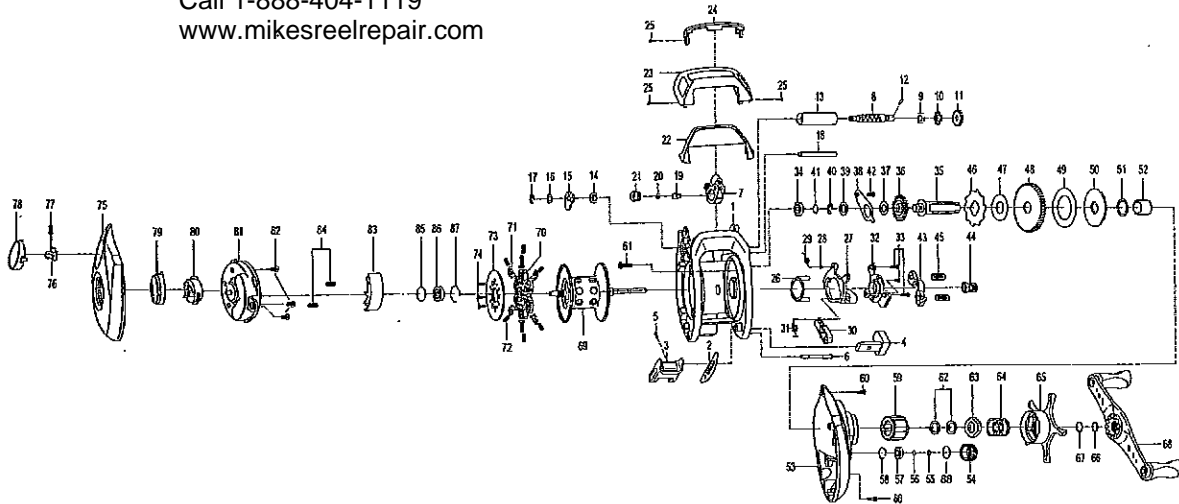

Part #	Part Name	30	RETURN PAWL - 1145942	60	RIGHT SIDE COVER SCREW (A) - 1146261
1	FRAME	31	RETURN PAWL SPRING - 1146750	61	RIGHT SIDE COVER SCREW (C)
2	CLUTCH BAR PLATE	32	CAM PLATE - 1145185	62	DRAG SPRING WASHER (*2) - 1146895
3	CLUTCH BAR ASSEMBLY	33	CAM PLATE SCREW (A)(*3)	63	DRAG NUT - 1145891
4	CLUTCH LINK	34	BALL BEARING - 1145089	64	STAR DRAG SPRING - 1146790
5	CLUTCH BAR SCREW	35	CRANK SHAFT	65	STAR DRAG ASSEMBLY - 1146920
6	CLUTCH BAR SUPPORT	36	IDLER(L) - 1145607	66	CUSHION WASHER - 1146891
7	LINE GUIDE ASSEMBLY - 1145148	37	IDLER(L) WASHER (A)	67	HANDLE SPACER - 1146892
8	WORM SHAFT - 1146319	38	BEARING PLATE	68	HANDLE ASSEMBLY - 1145500
9	BALL BEARING - 1145107	39	IDLER(L) WASHER (B) - 1146825	69	SPOOL ASSEMBLY - 1146575
10	WORM SHAFT BUSHING (A) - 1145175	40	E-RING - 1145282	70	BRAKE SHOE HOLDER
11	IDLER(S) - 1145641	41	CRANK SHAFT SPACER	71	BRAKE SHOE (WHITE)(*6) - 1145292
12	WORM SHAFT PIN - 1145950	42	BEARING PLATE SCREW	72	BRAKE SHOE SPRING (*6) - 1146789
13	LINE GUIDE PIPE - 1145721	43	PINION YOKE - 1146913	73	BRAKE HOLDER PLATE
14	BALL BEARING - 1145107	44	PINION GEAR - 1146008	74	BRAKE HOLDER PLATE SCREW (*3) - 1146263
15	WORM SHAFT BUSHING (B-1)	45	PINION YOKE SPRING (*2) - 1146788	75	LEFT SIDE COVER - 1146953
16	WORM SHAFT WASHER - 1 - 1146823	46	RATCHET	76	LOCKING PIN
17	E-RING (φ3) - 1145282	47	RATCHET WASHER - 1146889	77	LOCKING PIN SPRING
18	PILLAR	48	DRIVE GEAR - 1145699	78	PUSH BUTTON ASSEMBLY
19	LINE GUIDE PAWL - 1145940	49	DRAG WASHER (B) - 1146890	79	CONTROL DIAL ASSEMBLY
20	SPACER	50	DRAG WASHER (D)	80	SLIDE CAM
21	PAWL CUP - 1145792	51	SLEEVE WASHER	81	SPOOL COVER ASSEMBLY
22	HOOD	52	SLEEVE - 1146321	82	SPOOL COVER SCREW (*3)
23	LEVEL WIND COVER	53	RIGHT SIDE COVER	83	MAGNET HOLDER ASSEMBLY
24	FRONT COVER	54	CAST CONTROL CAP - 1146955	84	MAGNET HOLDER SPRING (*2)
25	SCREW (*3)	55	TENSION WASHER	85	SPOOL SPACER (A)
26	YOKE HOLDER - 1146916	56	SPOOL SPACER (B)	86	BALL BEARING - 1145095
27	CLUTCH CAM - 1145184	57	BALL BEARING - 1145123	87	BEARING RETAINER - 1146063
28	CLUTCH SPRING BUSHING - 1145288	58	BEARING RETAINER - 1146063	88	O-RING - 1146074
29	CLUTCH SPRING - 1146749	59	ONE WAY CLUTCH - 1145087		