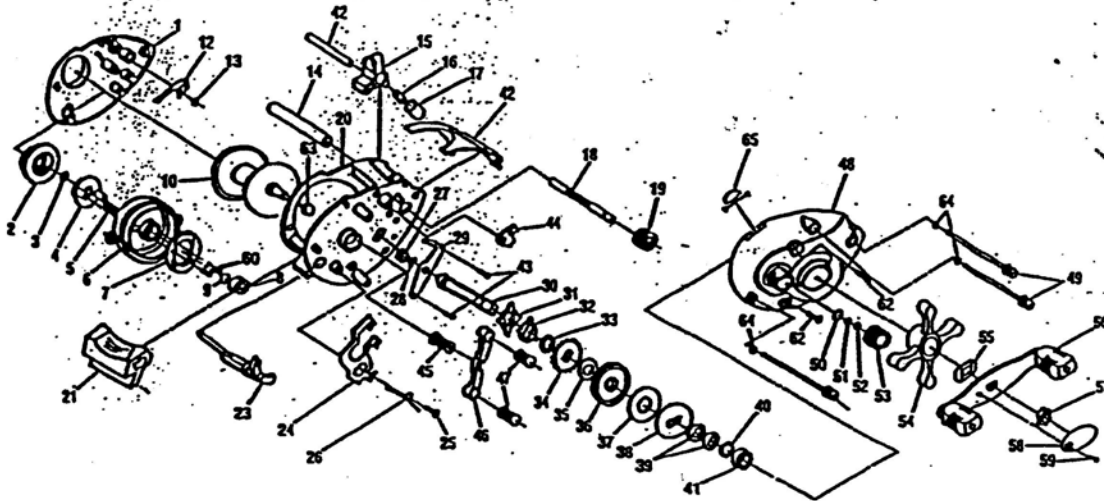

Supreme[®] 110 Baitcast Reel

Use this parts list for ordering replacement parts for your Supreme 110 Baitcast Reel.

Part #	Part Name	Part #	Part Name
1	Left Side Cover	35	Friction Washer
2	Control Dial	36	Drive Gear
3	Dial Friction Ring	37	Fiber Washer
4	Dial Base	38	Drag Washer
5	Dial Base Spring	39	Spring D Washer
6	Spool Cover	40	Spacer
7	Magnet Plate Assembly	41	Ball Bearing
8	Spool Bushing	42	Hood
9	Spool Shim	43	Retainer Screw
10	Spool	44	Anti-Reverse Pawl Assembly
12	Click Spring	45	Pinion Assembly
13	Click Washer	46	Pinion Yoke
14	Carrier Guide	47	Yoke Spring
15	Line Guide Assembly	48	Right Side Cover
16	Line Guide Pawl	49	Thumb Screw
17	Pawl Cover	50	O-Ring
18	Shuttle Screw	51	Tension Knob Washer
19	Shuttle Gear	52	Rubber Washer
20	Frame	53	Tension Knob
21	Thumb Lever	54	Star Drag
23	Release Crank	55	Handle Spring Washer
24	Release Slider	56	Handle Assembly
25	Slider Screw	57	Handle Nut
26	Release Spring	58	Lock Cap
27	Bushing	59	Lock Cap Screw
28	Retaining Ring	60	Plate Screw
29	Crank Shaft Retainer	61	Spool Cover Screw
30	Crank Shaft	62	Cover Screw
31	Star Trip Latch	63	Bushing
32	Ring Trip Latch	64	Thumb Screw O-Ring
33	Ratchet Washer	65	Flipping Switch
34	Ratchet		