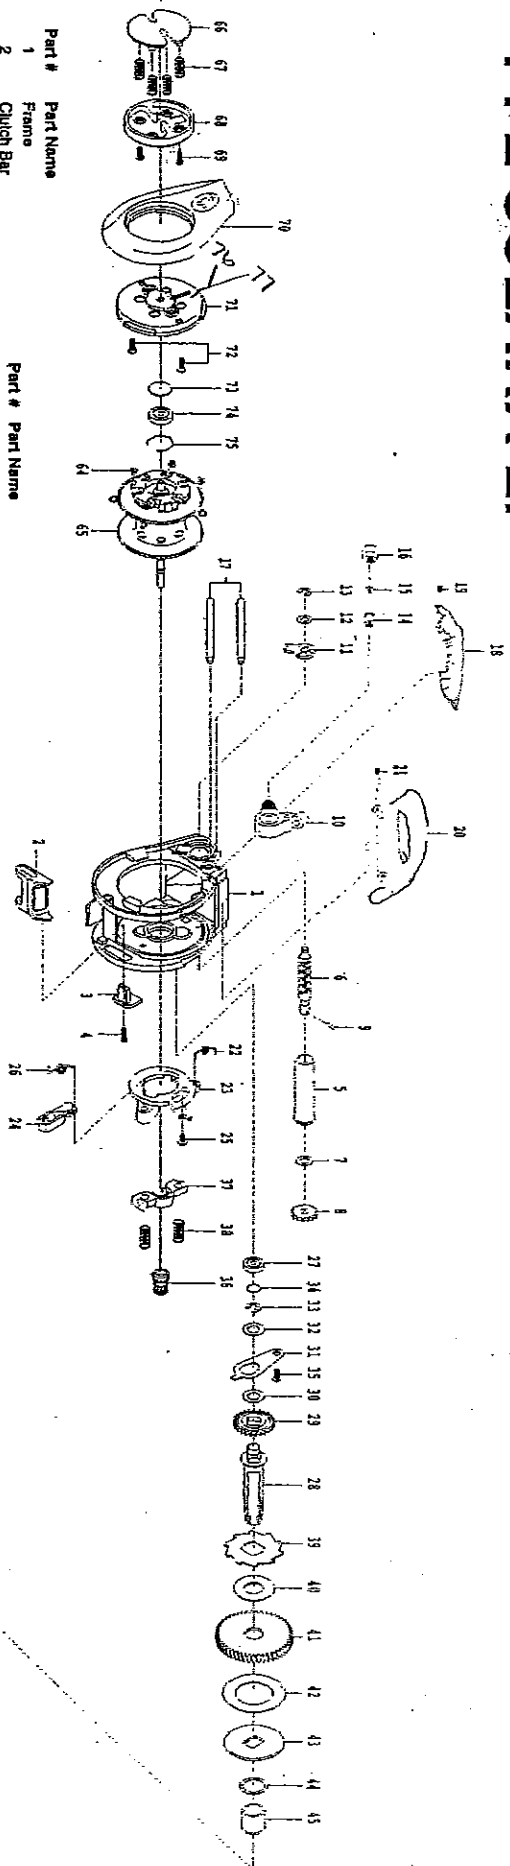

# PFL SOLARA LP

For Parts and Service  
 Call 1-888-404-1119  
[www.mikesreelrepair.com](http://www.mikesreelrepair.com)

Part #	Part Name	Part #	Part Name	Part #	Part Name
1	Frame	37	Pinion Yoke	67	Lever Plate Spring (X4)
2	Clutch Bar	38	Pinion Yoke Spring (X2)	68	Lock Laver
3	Clutch Link	39	Ratchet	69	Lock Laver Screw (X2)
4	Line Guide Pipe	40	Ratchet Washer	70	Left Side Cover Assembly
5	Worm Shaft - 1146301	41	Drive Gear	71	Spool Cover
6	Idler(s) Washer (Optional)	42	Drag Washer (B) - 1146854	72	Spool Cover Screw (X2)
7	Idler(s) - 1145617	43	Drag Washer (D)	73	Spool Spacer (A)
8	Worm Shaft Pin - 1145950	44	Sleeve Washer (Optional)	74	Ball Bearing - 1145095
9	Line Guide Assembly	45	Sleeve - 1146329	75	Bearing Retainer - 1146063
10	Worm Shaft Bushing (B)	46	Right Side Cover		
11	Worm Shaft Washer (Optional)	47	One Way Clutch - 1145087		
12	E-Ring - 1145278	48	O-Ring - 1146069		
13	Line Guide Pawl - 1145921	49	Ball Bearing		
14	Spacer (Optional)	50	Bearing Retainer		
15	Pawl Cap - 1145226	51	Coil Control Cap		
16	Pillar (X2)	52	Tension Washer		
17	Front Cover	53	Spool Spacer (B)		
18	Front Cover Screw	54	Right Side Cover Screw (B)(X3)		
19	Hood	55	Right Side Cover Screw (A)		
20	Hood Screw	56	Drag Spring Washer (X2) - 1146859		
21	Clutch Spring - 1146743	57	Star Drag		
22	Clutch Cam	58	Leaf Spring - 1146859		
23	Retum Pawl	59	Handle Nut Cap Screw - 1146178		
24	Retum Pawl Spring - 1146742	60	Handle Assembly		
25	Ball Bearing - 1145089	61	Handle Nut - 1145790		
26	Crank Shaft	62	Handle Nut Cap		
27	Idler(s) - 1145618	63	Handle Nut Cap Screw - 1146178		
28	Idler(s) Washer (A)	64	Brake Collar (White) (X6) - 1145287		
29	Bearing Plate	65	Spool Assembly (incl 1B8)		
30	Idler(s) Washer (B)	66	Lever Plate		
31	Idler(s) Washer (C)				
32	E-Ring				
33	* Shaft Spacer (Optional)				
34	* Ring Plate Screw				
35	* Pinion Gear - 1145984				
36					

\*76 - Lock pin sp - 1146729  
 \*77 - Lock pin