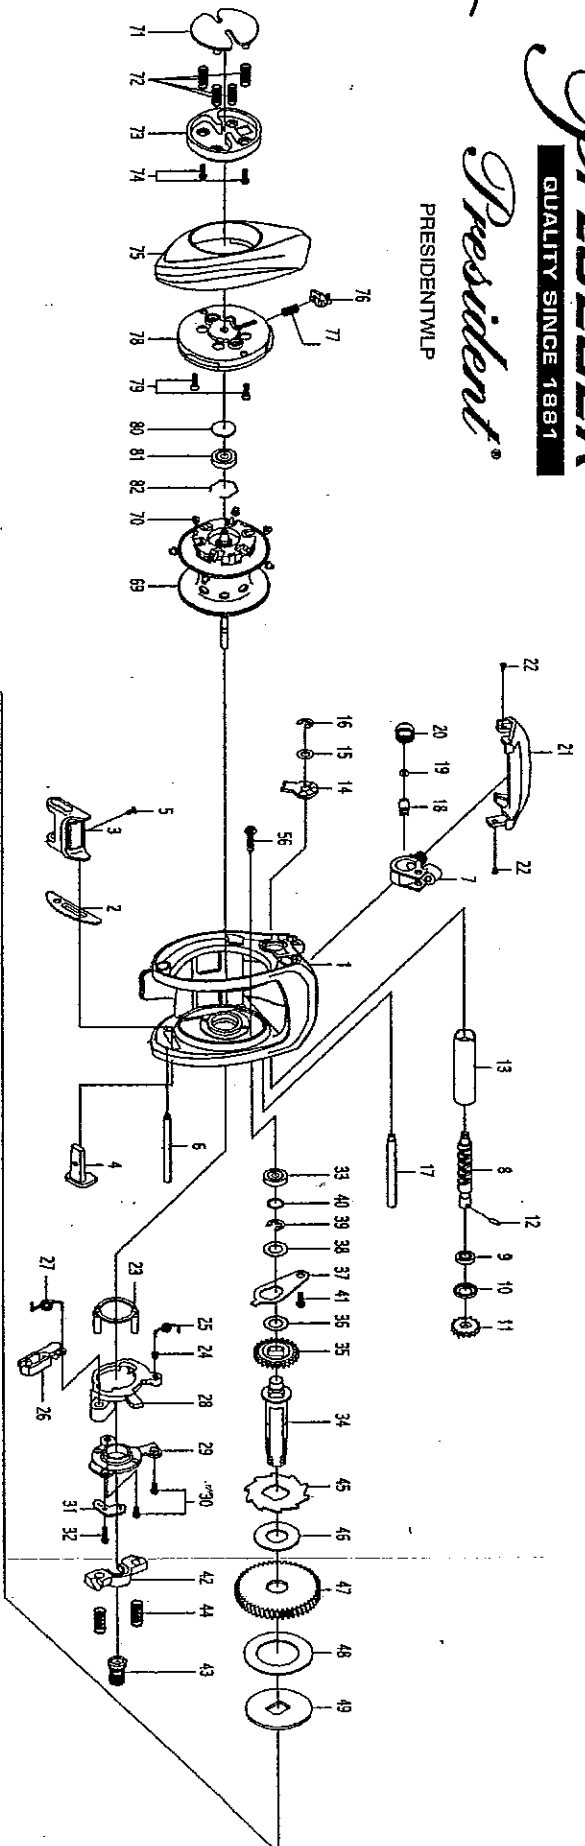

PRESIDENT
Wide Spool
LP

PRESIDENTWLP

For Parts and Service
Call 1-888-404-1119
www.mikesreelrepair.com

Part #	Part Name
1	Frame
2	Clutch Bar Plate
3	Clutch Bar Assembly
4	Clutch Link
5	Clutch Bar Screw
6	Clutch Bar Support
7	Line Guide Assembly
8	Worm Shaft — 1146305
9	Ball Bearing — 1145107
10	Worm Shaft Bushing
11	Idler(S) — 1145104 1145950
12	Worm Shaft Pin — 1145941
13	Line Guide Pipe
14	Worm Shaft Bushing(B)
15	Worm Shaft Washer(Optional)
16	E-Ring — 1145278
17	Pillar
18	Line Guide Pawl — 1145921
19	Spacer(Optional)
20	Pawl Cap