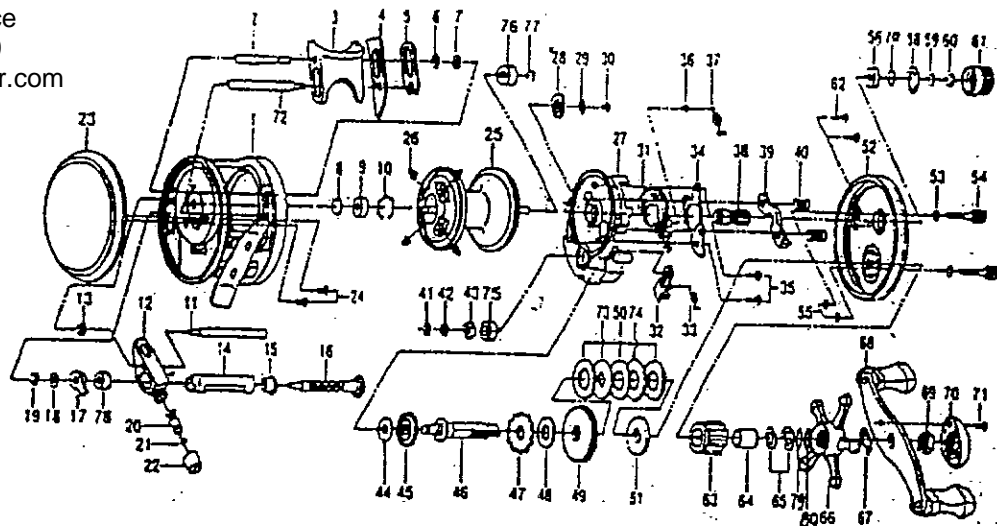

Use this parts list for ordering replacement parts for your Medalist BC5600 Reel.

For Parts and Service
Call 1-888-404-1119
www.mikesreelrepair.com

Part #	Part Name	Part #	Part Name
1	Frame	40	Yoke Spring — 1146620
2	Clutch Bar Pin	41	Retainer — 1145281
3	Clutch Bar — 1145765	42	Crank Shaft Was — 1146824
4	Wear Plate A — 1146016	43	Crank Shaft Plate — 1146013
5	Wear Plate B — 1146015	44	O/S Gear Washer — 1146825
6	Washer — 1146823	45	O/S Gear — 1145565
7	Retainer (2.5)	46	Crank Shaft — 1146285
8	Spacer — 1146334	47	Kicking Ratchet — 1146039
9	Ball Bearing — 1145088	48	Drag Washer A — 1146832
10	Bearing Retainer	49	Drive Gear — 1145574
11	Pillar A	50	Drag Washer B — 1146830
12	Level Wind — 1145138	51	Key Washer A — 1146821
13	Retainer (2.0)	52	Right Side Cover
14	Level Wind Guard — 1145717	53	Thumb Screw Was — 1146826
15	Worm Shaft Bush — 1145172	54	Thumb Screw — 1146188
16	Worm Shaft — 1146284	55	Thumb Screw Ring — 1145095
17	Worm Shaft Bush — 1145173	56	Ball Bearing
18	Washer — 1146823	58	O-Ring — 1146071
19	Retainer (2.5)	59	Spacer B — 1146335
20	Line Guide Pawl — 1145910	60	Cushion Washer — 1146835
21	Line Guide Wash — 1146818	61	Cast Control Cap — 1145213
22	Level Wind Nut — 1145792	62	Right Side Cover Sc — 1146189
23	Left Side Cover	63	One Way Bearing — 1145087
24	Left Side Cover Sc — 1146190	64	Sleeve
25	Spool	65	Drag Spring Wash
26	Brake Collar — 1145287	66	Star Drag
27	Set Plate	67	Friction Washer
28	Idle Gear — 1145573	68	Handle
29	Washer — 1146828	69	Handle Nut — 1145790
30	Idle Gear Screw	70	Handle Nut Cap
31	Clutch Cam	71	Handle Nut Cap Sc — 1146178
32	Kick Lever	72	Pillar B
33	Kick Lever Spring — 1146695	73	Key Washer B
34	Cam Plate — 1146014	74	Eared Washer — 1146831
35	Cam Plate Screw — 1146182	75	Ball Bearing — 1145089
36	Spring Collar — 1145288	76	Ball Bearing — 1145094
37	Clutch Spring Cam — 1146696	77	Ball Bearing Ret — 1146054
38	Pinion Gear — 1145966	78	Ball Bearing — 1145096
39	Yoke	79	STAR DRAG WAS — 1146833
		80	STAR DRAG WAS — 1146834