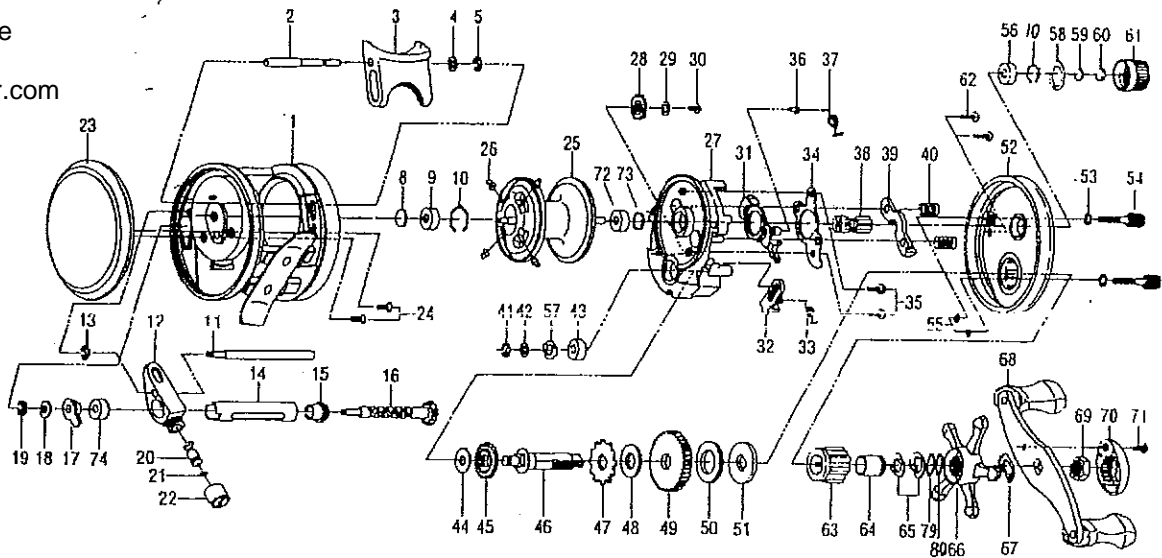

Use this parts list for ordering replacement parts for your Medalist BC4600 Reel.

For Parts and Service
Call 1-888-404-1119
www.mikesreelrepair.com

Part #	Part Name	Part #	Part Name
1	Frame	39	Yoke — 1146910
2	Clutch Bar Pin	40	Yoke Spring — 1146620
3	Clutch Bar — 1145766	41	Retainer — 1145281
4	Washer — 1146823	42	Crank Shaft Was — 1146824
5	Retainer (2.5)	43	Ball Bearing — 1145090
8	Spacer A — 1146334	44	O/S Gear Wash — 1146825
9	Ball Bearing — 1145088	45	O/S Gear — 1145565
10	Bearing Retainer	46	Crank Shaft — 1146287
11	Pillar	47	Kicking Ratchet — 1146039
12	Level Wind — 1145139	48	Drag Washer A — 1146837
13	Retainer (2.0)	49	Drive Gear — 1145575
14	Level Wind Guard — 1145718	50	Drag Washer B — 1146838
15	Worm Shaft Bush — 1145172	51	Key Washer — 1146821
16	Worm Shaft — 1146286	52	Right Side Cove
17	Worm Shaft Bush — 1145173	53	Thumb Screw Was — 1146826
18	Washer — 1146823	54	Thumb Screw — 1146191
19	Retainer (2.5)	55	Thumb Screw Ri — 1146070
20	Line Guide Pawl — 1145910	56	Ball Bearing — 1145095
21	Line Guide Washer — 1146818	57	Crank Shaft Plate — 1146017
22	Level Wind Nut — 1145792	58	O-Ring — 1146071
23	Left Side Cover	59	Spacer B — 1146335
24	Left Side Cover Sc — 1146190	60	Cushion Washer — 1146835
25	Spool — 1146375	61	Cast Control Cap — 1145213
26	Brake Collar — 1145287	62	Right Side Cover — 1146193
27	Set Plate	63	One Way Bearing — 1145087
28	Idle Gear — 1145574	64	Sleeve
29	Washer — 1146836	65	Drag Spring Wash
30	Idle Gear Screw — 1146192	66	Star Drag
31	Clutch Cam	67	Friction Washer
32	Kick Lever	68	Handle — 1145344
33	Kick Lever Spring — 1146695	69	Handle Nut — 1145790
34	Cam Plate — 1146014	70	Handle Nut Cap — 1145210
35	Cam Plate Screw — 1146182	71	Handle Nut Cap Sc — 1146178
36	Spring Collar — 1145288	72	Ball Bearing — 1145097
37	Clutch Spring Cam — 1146696	73	Bearing Retainer — 1146072
38	Pinion Gear — 1145967	74	Ball Bearing — 1145094
		79	STAR DRAG — 1146833
		80	STAR DRAG — 1146834

Cast Control ASSY — 1146924

48