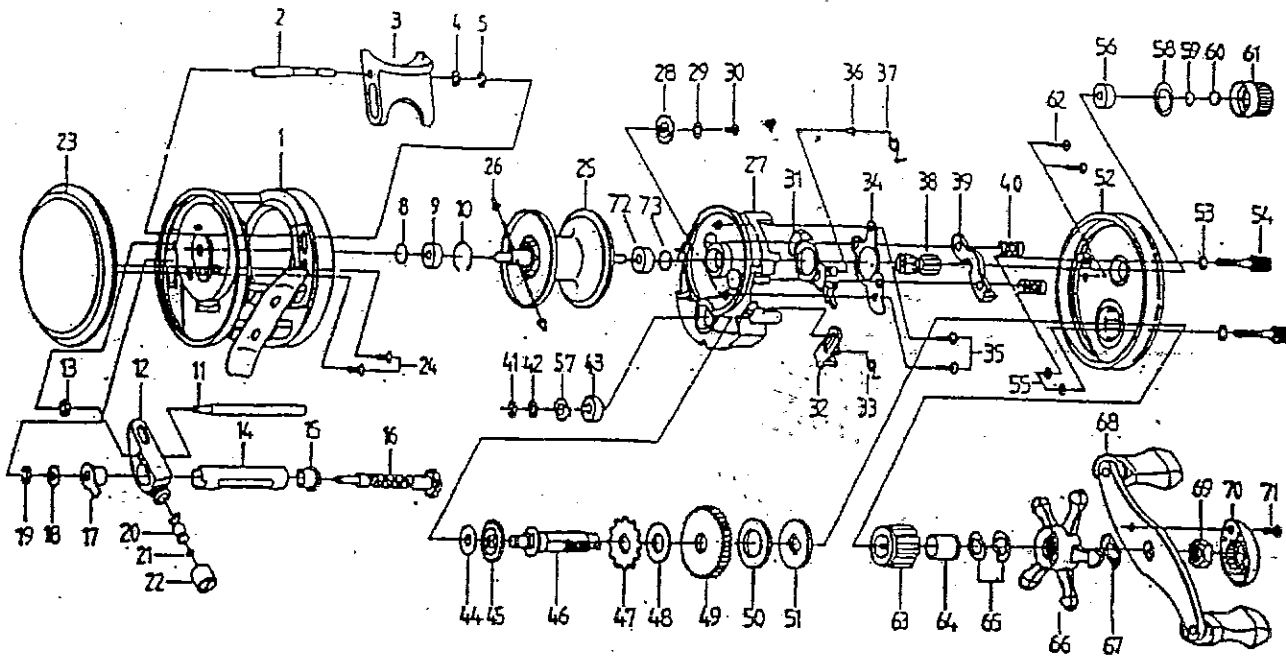

Use this parts list for ordering replacement parts for your Medalist BC4400

Part #	Part Name
1	Frame
2	Clutch Bar Pin
3	Clutch Bar — 1145756
4	Washer — 1146823
5	Retainer (2.5)
8	Spacer A
9	Ball Bearing — 1145088
10	Bearing Retainer
11	Pillar
12	Level Wind — 1145137
13	Retainer (2.0)
14	Level Wind Guard — 1145716
15	Worm Shaft Bush — 1145172
16	Worm Shaft — 1146279
17	Worm Shaft Bush — 1145173
18	Washer — 1146823
19	Retainer (2.5)
20	Line Guide Pawl — 1145910
21	Line Guide Was — 1146818
22	Level Wind Nut — 1145789
23	Left Side Cover
24	Left Side Cover S — 1146183
25	Spool
26	Brake Collar — 1145287
27	Set Plate
28	Idle Gear — 1145560
29	Washer — 1146823
30	Idle Gear Screw — 1146182
31	Clutch Cam
32	Kick Lever
33	Kick Lever Spring — 1146695
34	Cam Plate — 1146014
35	Cam Plate Screw — 1146182
36	Spring Collar — 1145288
37	Clutch Spring Cam — 1146696
38	Pinion Gear — 1145961

Part #	Part Name
39	Yoke — 1146908
40	Yoke Spring — 1146620
41	Retainer — 1145281
42	Crank Shaft Wash — 1146824
43	Ball Bearing — 1145089
44	O/S Gear Washer — 1146825
45	O/S Gear — 1145565
46	Crank Shaft — 1146280
47	Kicking Ratchet — 1146037
48	Drag Washer A — 1146819
49	Drive Gear — 1145564
50	Drag Washer B — 1146822
51	Key Washer — 1146821
52	Right Side Cover
53	Thumb Screw Wash — 1146826
54	Thumb Screw — 1146184
55	Thumb Screw Ring — 1146070
56	Oilless Bearing — 1145086
57	Crank Shaft Plate — 1146013
58	O-Ring — 1146069
59	Spacer B — 1146332
60	Cushion Washer — 1146820
61	Cast Control Cap — 1145209
62	Right Side Cover Sc — 1146181
63	One Way Bearing — 1145087
64	Sleeve — 1146329
65	Drag Spring Washer
66	Star Drag
67	Friction Washer
68	Handle — 1145344
69	Handle Nut — 1145790
70	Handle Nut Cap — 1145210
71	Handle Nut Cap Sc — 1146178
72	Ball Bearing — 1145090
73	Bearing Retainer — 1146053

CAST CONTROL ASSY  
 1146924