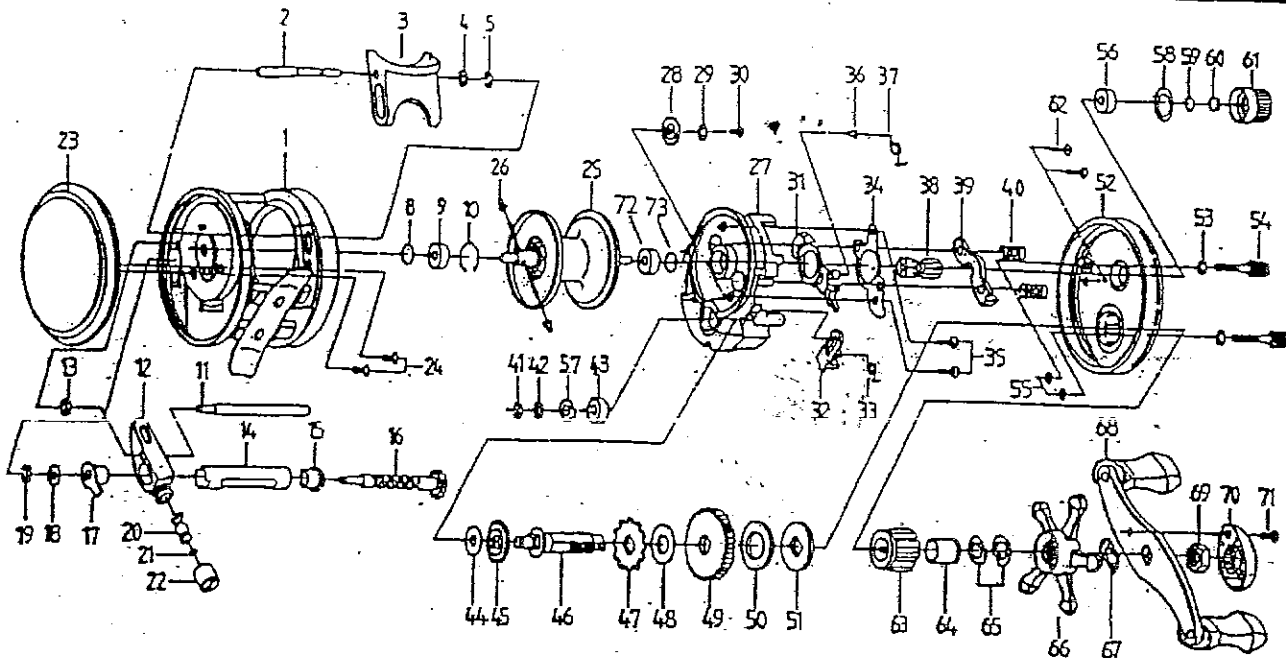

Use this parts list for ordering replacement parts for your Medalist

BC4400

Part #	Part Name	Part #	Part Name
1	Frame	39	Yoke — 1146908
2	Clutch Bar Pin	40	Yoke Spring — 1146620
3	Clutch Bar — 1145756	41	Retainer — 1145281
4	Washer — 1146823	42	Crank Shaft Wash — 1146824
5	Retainer (2.5)	43	Ball Bearing — 1145089
8	Spacer A	44	O/S Gear Washer — 1146825
9	Ball Bearing — 1145088	45	O/S Gear — 1145565
10	Bearing Retainer	46	Crank Shaft — 1146280
11	Pillar	47	Kicking Ratchet — 1146037
12	Level Wind — 1145137	48	Drag Washer A — 1146819
13	Retainer (2.0)	49	Drive Gear — 1145564
14	Level Wind Guard — 1145716	50	Drag Washer B — 1146822
15	Worm Shaft Bush — 1145172	51	Key Washer — 1146821
16	Worm Shaft — 1146279	52	Right Side Cover
17	Worm Shaft Bush A — 1145173	53	Thumb Screw Wash — 1146826
18	Washer — 1146823	54	Thumb Screw — 1146184
19	Retainer (2.5)	55	Thumb Screw Ring — 1146070
20	Line Guide Pawl — 1145910	56	Oilless Bearing — 1145086
21	Line Guide Was — 1146818	57	Crank Shaft Plate — 1146013
22	Level Wind Nut — 1145789	58	O-Ring — 1146069
23	Left Side Cover	59	Spacer B — 1146332
24	Left Side Cover S — 1146183	60	Cushion Washer — 1146820
25	Spool	61	Cast Control Cap — 1145209
26	Brake Collar — 1145287	62	Right Side Cover Sc — 1146181
27	Set Plate	63	One Way Bearing — 1145087
28	Idle Gear — 1145560	64	Sleeve — 1146329
29	Washer — 1146823	65	Drag Spring Washer
30	Idle Gear Screw — 1146182	66	Star Drag
31	Clutch Cam	67	Friction Washer
32	Kick Lever	68	Handle — 1145344
33	Kick Lever Spring — 1146695	69	Handle Nut — 1145790
34	Cam Plate — 1146014	70	Handle Nut Cap — 1145210
35	Cam Plate Screw — 1146182	71	Handle Nut Cap Sc — 1146178
36	Spring Collar — 1145288	72	Ball Bearing — 1145090
37	Clutch Spring C — 1146696	73	Bearing Retainer — 1146053
38	Pinion Gear — 1145961		