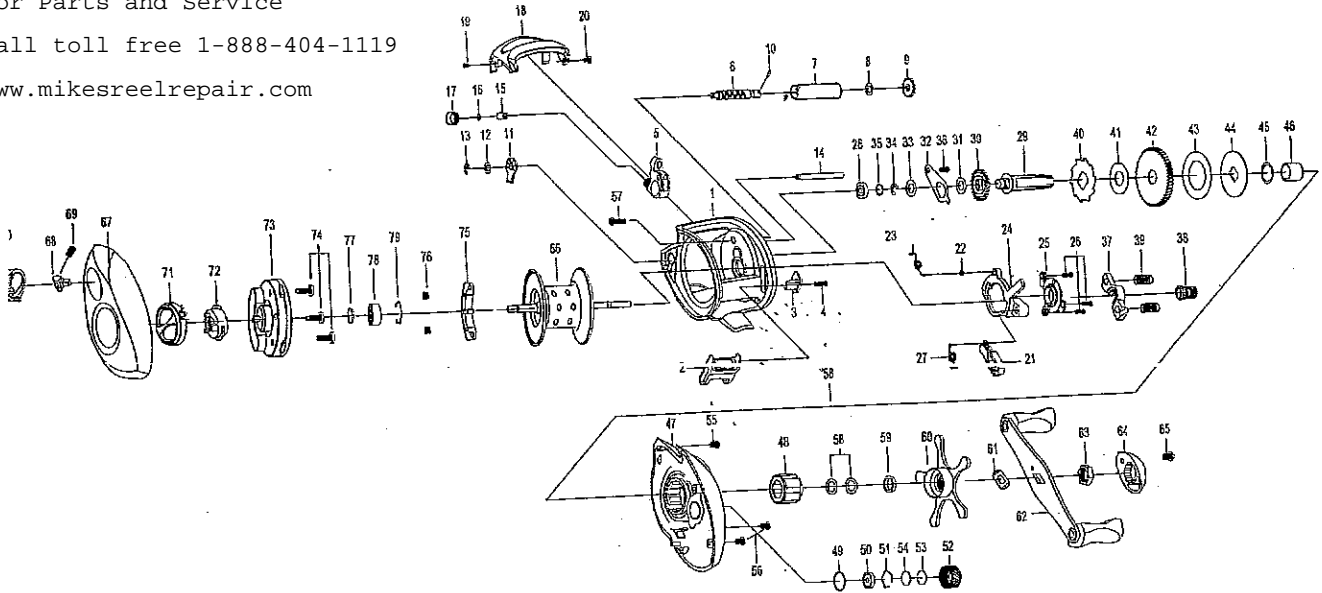

Echelon™

Echelon LPL6-revs

PFLACHELONRLP2
PFLACHELONGLP2

older

For Parts and Service
call toll free 1-888-404-1119
www.mikesreelrepair.com

For Parts and Service
call toll free 1-888-404-1119
www.mikesreelrepair.com

Part #	Part Name	Part #	Part Name
1	Frame	41	Ratchet Washer
2	Clutch Bar	42	Drive Gear
3	Clutch Link	43	Drag Washer (B) — 1146854
4	Clutch Bar Screw	44	Drag Washer (D)
5	Line Guide Assembly — 1145130	45	Sleeve Washer(Optional)
6	Worm Shaft — 1146301	46	Sleeve — 1146329
7	Line Guide Pipe — 1145726	47	Right Side Cover
8	Idler(s) Washer(Optional)	48	One Way Clutch — 1145087
9	Idler(s) — 1145641	49	O-Ring — 1146066
10	Worm Shaft Pin — 1145950	50	Ball Bearing — 1145125
11	Worm Shaft Bushing(B) — 1145175	51	Bearing Retainer — 1146066
12	Worm Shaft Washer(Optional)	52	Cast Control Cap — 1146936
13	E-Ring — 1145282	53	Tension Washer
14	Pillar — 1145948	54	Spool Spacer (B)
15	Line Guide Pawl — 1145927	55	Right Side Cover Screw (A) — 1146270
16	Spacer(Optional)	56	Right Side Cover Screw B(X2) — 1146271
17	Pawl Cap — 1145245	57	Right Side Cover Screw (C)
18	Front Cover	58	Drag Spring Washer(x2) — 1146859
19	Front Cover Screw-A	59	Spacer
20	Front Cover Screw-B	60	Star Drag Assembly
21	Return Pawl — 1145942	61	Leaf Spring — 1146744
22	Clutch Spring Bushing — 1145288	62	Handle Assembly — 1145521
23	Clutch Spring — 1146743	63	Handle Nut — 1145790
24	Clutch Claw — 1145184	64	Handle Nut Cap — 1145210
25	Cam Plate — 1146021	65	Handle Nut Cap Screw — 1146178
26	Cam Plate Screw(X3) — 1146269	66	Spool Assembly (Incl 1BB)
27	Return Pawl Spring — 1146750	67	Left Side Cover — 1146956
28	Ball Bearing — 1145089	68	Locking Pin
29	Crank Shaft — 1146323	69	Locking Pin Spring
30	Idler(L) — 1145591	70	Push Button Assembly
31	Idler(L) Washer(A)	71	Control Dial Assembly
32	Bearing-Plate	72	Side Cam
33	Idler(L) Washer(B)	73	Spool Cover
34	E-Ring — 1145283	74	Spool Cover Screw(x3)
35	Crank Shaft Spacer(Optional)	75	Magnet Holder Assembly
36	Bearing Plate Screw	76	Magnet Holder Spring(x2)
37	Pinion Yoke — 1146913	77	Spool Spacer(A)
38	Pinion Gear — 1145984	78	Ball Bearing — 1145095
39	Pinion Yoke Spring(X2) — 1146751	79	Bearing Retainer — 1146064
40	Ratchet		

(38)