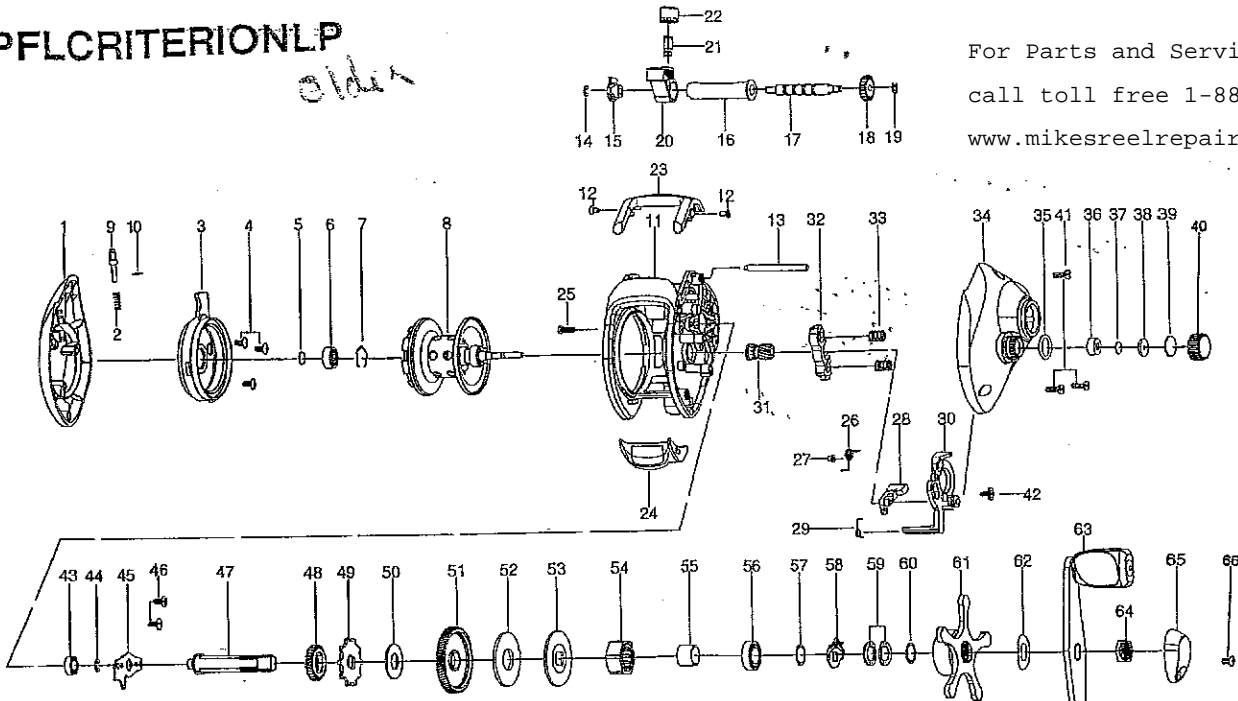

Use this parts list for ordering replacement parts for your Pflueger Baitcast Reel. When ordering, please specify which reel you own and the model number printed on the reel body.

*LP  
older*

**PFLCRITERIONLP**

*older*

For Parts and Service  
call toll free 1-888-404-1119  
www.mikesreelrepair.com

Part #	Part Name
1	LEFT SIDE PLATE
2	COIL SPRING
3	SPOOL COVER ASSEMBLY
4	SPOOL COVER SCREW (3)
5	SPOOL TENSION WASHER (B)
6	BALL BEARING — 1145095
7	RING — 1146728
8	SPOOL ASSEMBLY
9	METAL PIN
10	PLATE
11	FRAME ASSEMBLY
12	SCREW
13	PILLAR
14	RETAINER — 1145278
15	WORM SHAFT BUSHING — 1145177
16	PIPE
17	WORM SHAFT
18	GEAR
19	RETAINER — 1145279
20	LEVEL WIND ASSEMBLY
21	LINE GUIDE PAWL — 1145924
22	PAWL CAP SCREW
23	HOOD
24	THUMB BAR
25	SCREW
26	SPRING
27	COLLER — 1145288
28	KICK LEVER
29	KICK LEVER SPRING
30	CLUTCH CAM
31	PINION
32	PINION YOKE
33	COIL SPRING (2)
34	RIGHT SIDE PLATE ASSEMBLY
35	O-RING — 1146069
36	TENSION KNOB BUSHING
37	SPOOL TENSION WASHER (A)
38	SPOOL TENSION COLLAR
39	SPOOL CUSHION WASHER — 1146853
40	SPOOL TENSION KNOB
41	RIGHT SIDE PLATE SCREW (3)
42	SCREW
43	CRANK SHAFT BALL BEARING — 1145089
44	CRANK SHAFT RETAINER — 1145285
45	CRANK SHAFT BEARING PLATE
46	CRANK SHAFT BEARING PLATE SCREW (2)
47	CRANK SHAFT
48	IDLER GEAR
49	TRIP RATCHET
50	TRIP RATCHET WASHER
51	DRIVE GEAR
52	DRAG WASHER
53	DRAG "D" WASHER
54	ONE WAY CLUTCH ASSEMBLY
55	ONE WAY BEARING SLEEVE
56	BALL BEARING — 1145103
57	CRANK SHAFT WASHER
58	LEAF SPRING ASSEMBLY
59	SPRING "D" WASHER (2) — 1146859
60	CRANK SHAFT WASHER
61	STAR DRAG ASSEMBLY
62	HANDLE WASHER
63	HANDLE ASSEMBLY
64	HANDLE NUT — 1145790
65	HANDLE NUT CAP
66	HANDLE NUT CAP SCREW — 1146178

For Parts and Service  
call toll free 1-888-404-1119  
www.mikesreelrepair.com

35