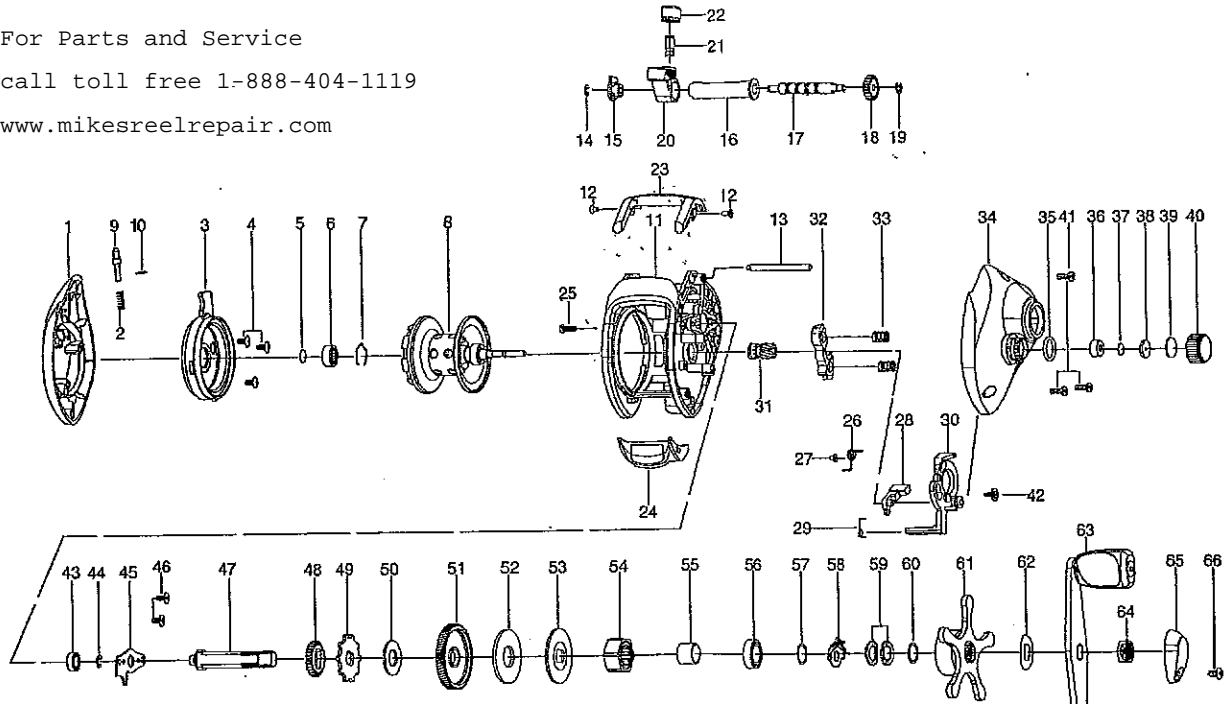

# Baitcast LP Reel Parts List

Use this parts list for ordering replacement parts for your Pflueger Baitcast Reel. When ordering, please specify which reel you own and the model number printed on the reel body.

For Parts and Service  
call toll free 1-888-404-1119  
www.mikesreelrepair.com

Part #	Part Name	Part #	Part Name
1	LEFT SIDE PLATE	34	RIGHT SIDE PLATE ASSEMBLY
2	COIL SPRING	35	O-RING
3	SPOOL COVER ASSEMBLY	36	TENSION KNOB BUSHING
4	SPOOL COVER SCREW (3)	37	SPOOL TENSION WASHER (A)
5	SPOOL TENSION WASHER (B)	38	SPOOL TENSION COLLAR
6	BALL BEARING — 1145095	39	SPOOL CUSHION WASHER
7	RING — 1146728	40	SPOOL TENSION KNOB
8	SPOOL ASSEMBLY	41	RIGHT SIDE PLATE SCREW (3)
9	METAL PIN	42	SCREW
10	PLATE	43	CRANK SHAFT BALL BEARING — 1145089
11	FRAME ASSEMBLY	44	CRANK SHAFT RETAINER — 1145285
12	SCREW	45	CRANK SHAFT BEARING PLATE
13	PILLAR	46	CRANK SHAFT BEARING PLATE SCREW (2)
14	RETAINER — 1145278	47	CRANK SHAFT
15	WORM SHAFT BUSHING	48	IDLER GEAR
16	PIPE	49	TRIP RATCHET
17	WORM SHAFT	50	TRIP RATCHET WASHER
18	GEAR	51	DRIVE GEAR
19	RETAINER — 1145279	52	DRAG WASHER
20	LEVEL WIND ASSEMBLY	53	DRAG "D" WASHER
21	LINE GUIDE PAWL — 1145924	54	ONE WAY CLUTCH ASSEMBLY
22	PAWL CAP SCREW	55	ONE WAY BEARING SLEEVE
23	HOOD	56	BALL BEARING — 1145103
24	THUMB BAR	57	CRANK SHAFT WASHER
25	SCREW	58	LEAF SPRING ASSEMBLY — 1146744
26	SPRING	59	SPRING "D" WASHER (2) — 1146895
27	COLLER — 1145288	60	CRANK SHAFT WASHER
28	KICK LEVER	61	STAR DRAG ASSEMBLY
29	KICK LEVER SPRING	62	HANDLE WASHER — 1146744
30	CLUTCH CAM	63	HANDLE ASSEMBLY
31	PINION	64	HANDLE NUT — 1145790
32	PINION YOKE	65	HANDLE NUT CAP
33	COIL SPRING (2) — 1146754	66	HANDLE NUT CAP SCREW — 1146178
			LINE GUIDE WASHER — 1146818