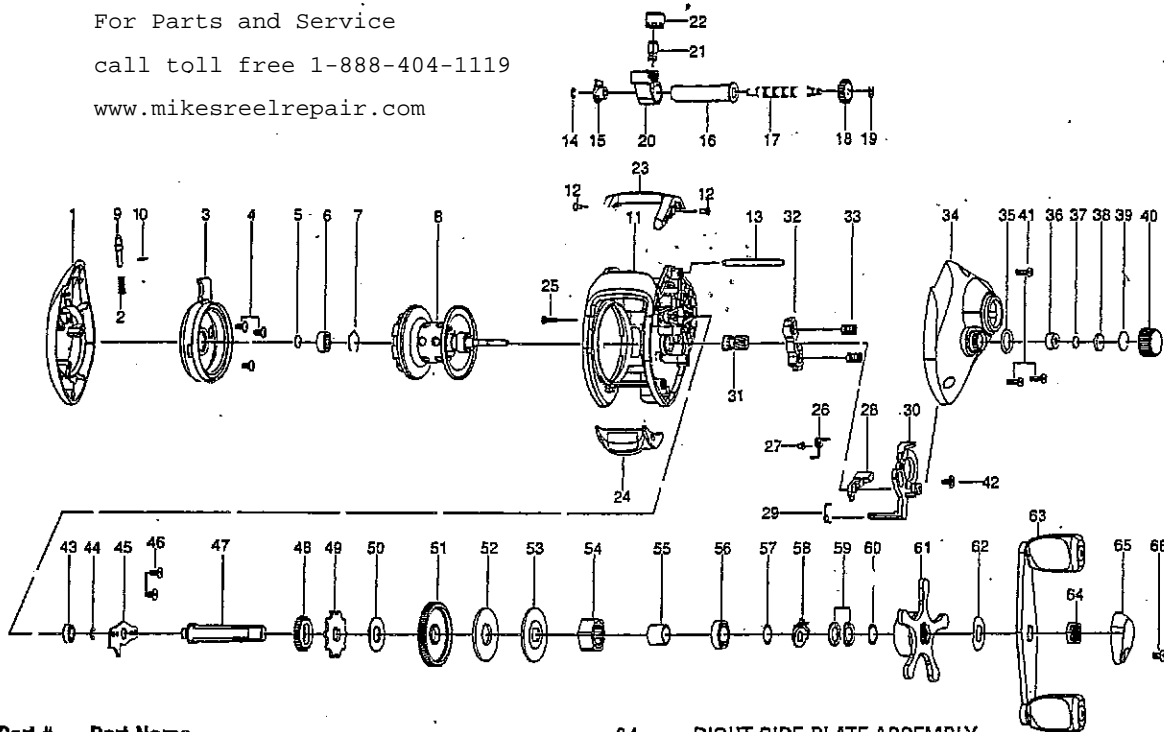

Baitcast LP Reel Parts List

Use this parts list for ordering replacement parts for your Pflueger Baitcast Reel. When ordering, please specify which reel you own and the model number printed on the reel body.

For Parts and Service

call toll free 1-888-404-1119

www.mikesreelrepair.com

Part #	Part Name		
1	LEFT SIDE PLATE	34	RIGHT SIDE PLATE ASSEMBLY
2	COIL SPRING	35	O-RING ———1146069
3	SPOOL COVER ASSEMBLY	36	TENSION KNOB BUSHING
4	SPOOL COVER SCREW (3)	37	SPOOL TENSION WASHER (A)
5	SPOOL TENSION WASHER (B)	38	SPOOL TENSION COLLAR
6	BALL BEARING ———1145095	39	SPOOL CUSHION WASHER
7	RING ——— 1146728	40	SPOOL TENSION KNOB
8	SPOOL ASSEMBLY	41	RIGHT SIDE PLATE SCREW (3)
9	METAL PIN	42	SCREW
10	PLATE	43	CRANK SHAFT BALL BEARING ———1145089
11	FRAME ASSEMBLY	44	CRANK SHAFT RETAINER ——— 1145285
12	SCREW	45	CRANK SHAFT BEARING PLATE
13	PILLAR	46	CRANK SHAFT BEARING PLATE SCREW (2)
14	RETAINER ———1145278	47	CRANK SHAFT
15	WORM SHAFT BUSHING	48	IDLER GEAR
16	PIPE	49	TRIP RATCHET
17	WORM SHAFT	50	TRIP RATCHET WASHER
18	GEAR	51	DRIVE GEAR
19	RETAINER ———1145279	52	DRAG WASHER
20	LEVEL WIND ASSEMBLY	53	DRAG "D" WASHER
21	LINE GUIDE PAWL ———1145924	54	ONE WAY CLUTCH ASSEMBLY
22	PAWL CAP SCREW	55	ONE WAY BEARING SLEEVE
23	HOOD	56	BALL BEARING ———1145103
24	THUMB BAR	57	CRANK SHAFT WASHER
25	SCREW	58	LEAF SPRING ASSEMBLY ———1146744
26	SPRING	59	SPRING "D" WASHER (2) ——— 1146895
27	COLLER ———1145288	60	CRANK SHAFT WASHER
28	KICK LEVER	61	STAR DRAG ASSEMBLY
29	KICK LEVER SPRING	62	HANDLE WASHER ——— 1146744
30	CLUTCH CAM	63	HANDLE ASSEMBLY
31	PINION	64	HANDLE NUT ——— 1145790
32	PINION YOKE	65	HANDLE NUT CAP
33	COIL SPRING (2) ———1146754	66	HANDLE NUT CAP SCREW ——— 1146178

For Parts and Service

call toll free 1-888-404-1119

www.mikesreelrepair.com

34