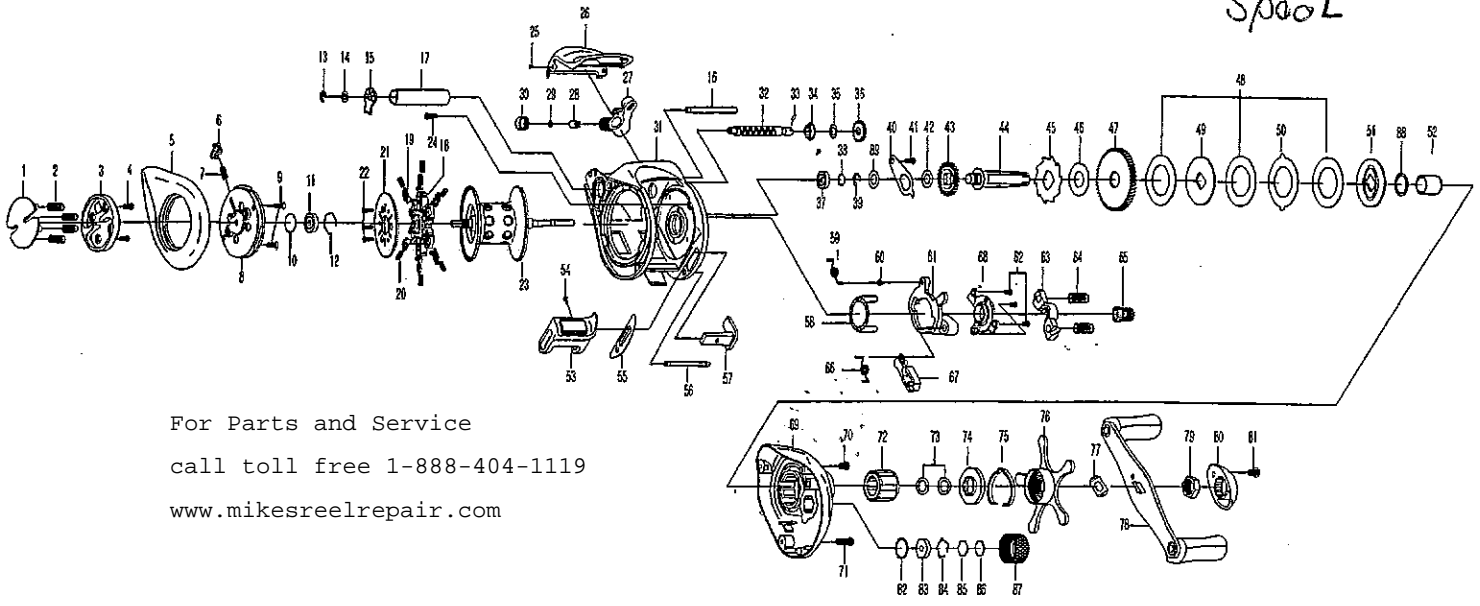

PFLCONTSSWLP

Contender  
W Hole  
Spool

For Parts and Service  
call toll free 1-888-404-1119  
www.mikesreelrepair.com

Part #	Part Name	Part #	Part Name
1	LEVER PLATE	47	DRIVE GEAR
2	LEVER PLATE SPRING(*4) — 1146730	48	WASHER(L)
3	LOCK LEVER	49	WASHER(D1)
4	LOCK LEVER SCREW(*2) — 1146210	50	WASHER(A)
5	LEFT SIDE COVER — 1146960	51	WASHER(D2)
6	LOCK PIN	52	SLEEVE — 1146321
7	LOCK PIN SPRING — 1146729	53	CLUTCH BAR ASSEMBLY
8	SPOOL COVER	54	CLUTCH BAR SCREW
9	SPOOL COVER SCREW(*2)	55	CLUTCH BAR PLATE
10	SPOOL SPACER(A)	56	CLUTCH BAR SUPPORT
11	BALL BEARING — 1145095	57	CLUTCH LINK
12	BEARING RETAINER — 1146728	58	YOKE HOLDER — 1146916
13	E-RING — 1145278	59	CLUTCH SPRING — 1146731
14	WORM SHAFT WASHER — 1146828	60	CLUTCH SPRING BUSHING — 1145288
15	WORM SHAFT BUSHING(B)	61	CLUTCH CAM
16	PILLAR	62	CAM PLATE SCREW(A)(*3)
17	LINE GUIDE PIPE — 1145717	63	PINION YOKE — 1146913
18	BRAKE SHOE HOLDER	64	PINION YOKE SPRING(*2) — 1146788
19	BRAKE SHOE(RED)(x6) — 1145292	65	PINION GEAR — 1146008
20	BRAKE SHOE SPRING(x6) — 1146789	66	RETURN PAWL SPRING — 1146742
21	BRAKE HOLDER PLATE	67	RETURN PAWL — 1145942
22	BRAKE HOLDER PLATE SCREW(x3) — 1146263	68	CAM PLATE — 1146025
23	SPOOL ASSEMBLY(INCL 1BB)	69	RIGHT SIDE COVER ASSEMBLY
24	RIGHT SIDE COVER SCREW	70	RIGHT SIDE COVER SCREW(B)
25	FRONT COVER SCREW	71	RIGHT SIDE COVER SCREW(C)
26	FRONT COVER	72	ONE WAY CLUTCH — 1145087
27	LINE GUIDE ASSEMBLY — 1145141	73	DRAG SPRING WASHER(*2) — 1146895
28	LINE GUIDE PAWL — 1145921	74	CLICK HOLDER
29	SPACER — 1146818	75	CLICK LEAF SPRING
30	PAWL CAP	76	STAR DRAG ASSEMBLY
31	FRAME	77	LEAF SPRING — 1146744
32	WORM SHAFT — 1146300	78	HANDLE ASSEMBLY(INCL 2BB)
33	WORM SHAFT PIN — 1145950	79	HANDLE NUT — 1145790
34	WORM SHAFT BUSHING(A)	80	HANDLE NUT CAP — 1145210
35	IDLER(S) WASHER — 1146828	81	HANDLE NUT CAP SCREW — 1146178
36	IDLER(S) — 1145606	82	O-RING — 1146069
37	BALL BEARING — 1145089	83	RIGHT SIDE COVER BUSHING
38	CRANK SHAFT — 1146825	84	BUSHING RETAINER — 1146066
39	E-RING — 1145282	85	SPOOL SPACER(B) — 1146852
40	BEARING PLATE	86	TENSION WASHER — 1146846
41	BEARING PLATE SCREW	87	CAST CONTROL CAP — 1146948
42	IDLER(L) WASHER(B) — 1146825	88	SLEEVE WASHER
43	IDLER(L) — 1145607	89	IDLER(L) WASHER — 1146825
44	CRANK SHAFT		
45	RATCHET		
46	RATCHET WASHER — 1146889		
		# 12	ONE WAY CLUTCH B — 1145127