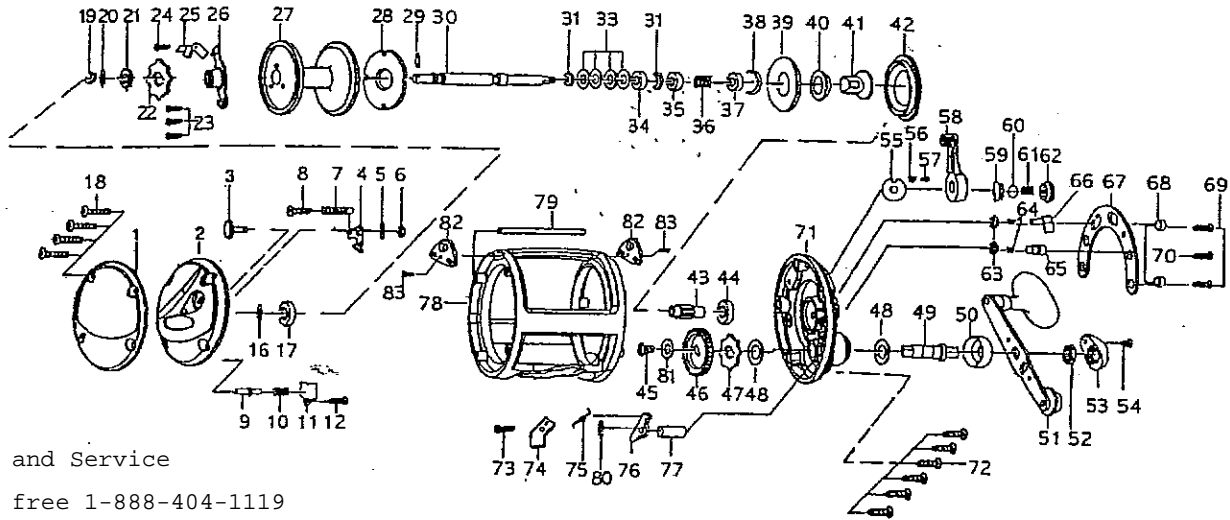

For Parts and Service
 call toll free 1-888-404-1119
 www.mikesreelrepair.com

Contender
 G30L
 Lever Drag

CONTENDER™ G30L

For Parts and Service
 call toll free 1-888-404-1119
 www.mikesreelrepair.com

Part #	Part Name	Part #	Part Name	Part #	Part Name
1	Protector-B	30	Main shaft	57	Pin — 1145953
2	Left cover assembly	31	Retainer	58	Drag lever
3	Click lever	33	Spring washer	59	Cam
4	Click claw — 1145931	34	Ball bearing — 1145121	60	O-ring
5	Washer	35	Ball bearing — 1145121	61	Spring — 1146768
6	Retainer — 1145278	36	Coil spring	62	Drag screw
7	Spring — 1146773	37	Ball bearing — 1145094	63	Retainer — 1145278
8	Tap screw — 1146253	38	C-ring	64	Spring — 1146780
9	Click metal	39	Washer-D	65	Button-A
10	Coil spring — 1146781	40	Spring washer	66	Button-B
11	Plate	41	Drag metal	67	Lever guide
12	Tapping screw	42	Spool cap	68	Metal
16	Washer	43	Pinion — 1146001	69	Tap screw — 1146242
17	Bearing	44	Ball bearing — 1145118	70	Tap screw — 1146246
18	Tapping screw — 1146242	45	Screw	71	Right cover
19	C-ring	46	Drive gear	72	Tapping screw — 1146241
20	Washer	47	Ratchet	73	Tap screw
21	Click gear — 1145677	48	Washer	74	Plate
22	Ratchet	49	Gear metal	75	Spring — 1146779
23	Screw	50	Cap	76	Stopper
24	Screw	51	Handle assembly — 1145434	77	Metal
25	Stopper assembly — 1145936	52	Nut — 1145874	78	Frame
26	Click housing	53	Handle nut cap — 1145241	79	Pillar
27	Spool assembly	54	Screw — 1146251	80	Washer
28	Washer-L	55	Washer	81	Spring washer
29	Pin	56	Spring — 1146777	82	Plate
				83	Tap screw