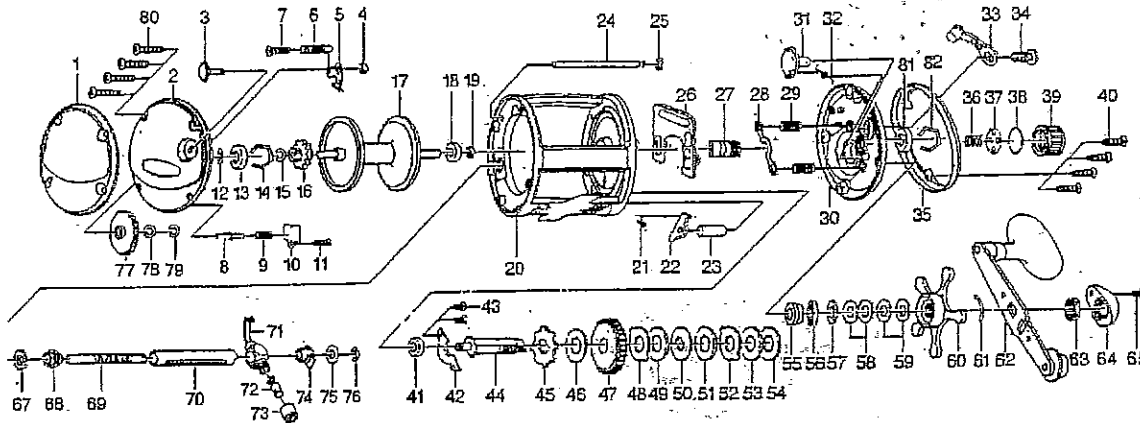

For Parts and Service
 call toll free 1-888-404-1119
 www.mikesreelrepair.com

Contender
 G30
 Star Drag

2007

CONTENDER™

G30
 G50

Use this parts list for ordering replacement parts for your Contender reel.
 In ordering parts, please specify you are ordering for the CONTENDER G30 or G50 model reel

Part #	Part Name
1	PROTECTOR-B
2	LEFT COVER
3	CLICK LEVER
4	RETAINER — 114527
5	CLICK CLAW — 1145931
6	SPRING — 1146773
7	TAP SCREW — 1146253
8	CLICK METAL
9	COIL SPRING — 1146781
10	PLATE
11	TAP SCREW
12	WASHER
13	BALL BEARING — 1145126
14	RETAINER — 1146064
15	C-RING
16	PINION IDLE GEAR — 1145632
17	SPOOL ASSEMBLY
18	BALL BEARING — 1145105
19	RETAINER — 1146065
20	FRAME ASSEMBLY
21	SPRING — 1146748
22	STOPPER — 1145932
23	METAL
24	PILLAR
25	RETAINER — 1145278
26	SLIDE PLATE
27	PINION ASSEMBLY — 1145988
28	CLUTCH
29	COIL SPRING — 1146747
30	RIGHT COVER
31	CLUTCH CAM
32	SPRING — 1146746
33	CLUTCH LEVER ASSEMBLY — 1145776
34	SCREW — 1146252
35	PROTECTOR-A
36	SPRING — 1146745
37	WASHER — 1146861
38	WASHER — 1146862
39	TENSION KNOB — 1145232
40	TAP SCREW — 1146241
41	BALL BEARING — 1145103
39	TENSION KNOB ASS — 1146934

Part #	Part Name
42	PLATE
43	TAP SCREW
44	GEAR METAL
45	RATCHET
46	WASHER-L1 — 1146893
47	DRIVE GEAR
48	WASHER-A1
49	WASHER-L2 — 1146894
50	WASHER-D1
51	WASHER-L3 — 1146894
52	WASHER-A2
53	WASHER-L4 — 1146894
54	WASHER-D2
55	BUSH
56	BALL BEARING — 1145083
57	WASHER
58	SPRING WASHER — 1146768
59	SPRING WASHER — 1146769
60	STAR DRAG ASSEMBLY
61	LEAF SPRING — 1146744
62	HANDLE ASSEMBLY — 1145434
63	NUT — 1145874
64	HANDLE NUT CAP — 1145241
65	SCREW — 1146157
66	RETAINER — 1145278
67	GEAR — 1145637
68	BUSH
69	WORM SHAFT — 1146302
70	PIPE — 1145725
71	LEVEL WIND ASSEMBLY — 1145145
72	LEVEL WIND PIN — 1145923
73	NUT — 1145873
74	BUSH
75	WASHER
76	RETAINER — 1145278
77	IDLE GEAR — 1145633
78	WASHER
79	RETAINER
80	TAP SCREW — 1146242
81	BEARING
82	RETAINER — 1146064