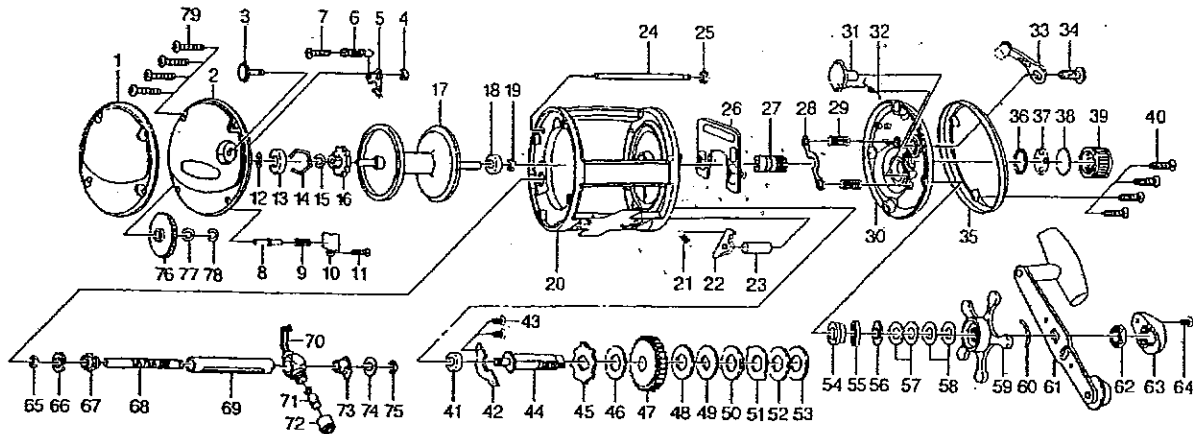

Contender G15
Star Drag
G15

CONTENDER™

Use this parts list for ordering replacement parts for your Contender reel.
When ordering parts, please specify you are ordering for the CONTENDER G15, G30 or G50 model reel

For Parts and Service

call toll free 1-888-404-1119

www.mikesreelrepair.com

Part #	Part Name
1	PROTECTOR-B
2	LEFT COVER
3	CLICK LEVER
4	RETAINER — 1145278
5	CLICK — 1145931
6	SPRING — 1146773
7	TAP SCREW — 1146253
8	CLICK METAL
9	COIL SPRING
10	PLATE
11	TAP SCREW
12	WASHER — 1146892
13	BALL BEARING
14	RETAINER — 1146064
15	C-RING
16	PINION IDLE GEAR — 1145632
17	SPOOL ASSEMBLY
18	BALL BEARING — 1145083
19	RETAINER — 1146065
20	FRAME ASSEMBLY
21	SPRING — 1146748
22	STOPPER — 1145932
23	METAL
24	PILLAR
25	RETAINER — 1145278
26	SLIDE PLATE
27	PINION ASSEMBLY — 1145988
28	CLUTCH
29	COIL SPRING — 1146747
30	RIGHT COVER
31	CLUTCH ARM
32	SPRING — 1146746
33	CLUTCH LEVER ASSEMBLY
34	SCREW — 1146252
35	PROTECTOR-A
36	RUBBER
37	WASHER — 1146861
38	WASHER — 1146862
39	TENSION KNOB — 1145232
40	TAP SCREW — 1146241
41	BALL BEARING

Part #	Part Name
42	PLATE
43	TAP SCREW
44	GEAR METAL
45	RATCHET
46	WASHER-L1 — 1146866
47	DRIVE GEAR
48	WASHER-L2 — 1146865
49	WASHER-D1
50	WASHER-L3 — 1146864
51	WASHER-A
52	WASHER-L4 — 1146863
53	WASHER-D2
54	BUSH
55	BALL BEARING — 1145083
56	WASHER
57	SPRING WASHER — 1146768
58	SPRING WASHER — 1146769
59	STAR DRAG ASSEMBLY
60	LEAF SPRING — 1146744
61	HANDLE ASSEMBLY — 1145468
62	NUT — 1145874
63	HANDLE NUT CAP — 1145241
64	SCREW — 1146157
65	RETAINER
66	GEAR
67	BUSH
68	WORM SHAFT — 1146302
69	PIPE
70	LEVEL WIND ASSEMBLY
71	LEVEL WIND PIN — 1145923
72	NUT — 1145873
73	BUSH
74	WASHER
75	RETAINER — 1145278
76	IDLE GEAR — 1145633
77	WASHER
78	RETAINER
79	TAP SCREW — 1146242

RETAINER G30 G50	— 1146064
SPRING G30 G50 G50	— 1146745
CRANK WASHER BC	— 1146823
TENSION KNOB ASS	— 1146934

25