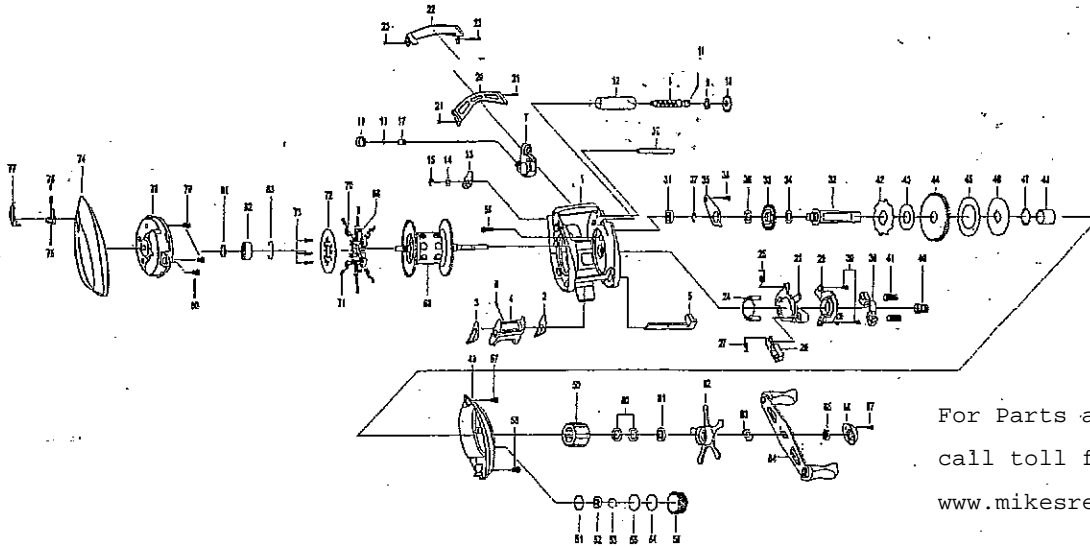

## Baitcast LP Reel Parts List

Use this parts list for ordering replacement parts for your Pflueger Baitcast Reel. When ordering, please specify which reel you own and the model number printed on the reel body.

For Parts and Service  
call toll free 1-888-404-1119  
www.mikesreelrepair.com

Part #	Part Name	Part #	Part Name	Part #	Part Name
1	FRAME	30	CAM PLATE SCREW (A)(2)	60	DRAG SPRING WASHER (2)
2	CLUTCH BAR PLATE (A)	31	BALL BEARING	61	DRAG SPACER
3	CLUTCH BAR PLATE (B)	32	CRANK SHAFT	62	STAR DRAG ASSEMBLY
4	CLUTCH BAR ASSEMBLY	33	IDLER (L)	63	LEAF SPRING
5	CLUTCH LINK	34	IDLER (L) (WASHER (A) OPTIONAL)	64	HANDLE ASSEMBLY (INCL 2BB)
6	CLUTCH BAR SCREW	35	BEARING PLATE	65	HANDLE NUT
7	LINE GUIDE ASSEMBLY	36	IDLER (L) WASHER (B)	66	HANDLE NUT CAP
8	WORM SHAFT	37	E-RING	67	HANDLE NUT CAP SCREW
9	BALL BEARING	38	BEARING PLATE SCREW	68	SPOOL ASSEMBLY (INCL 1 BB)
10	IDLER(S)	39	PINION YOKE	69	BRAKE SHOE HOLDER
11	WORM SHAFT PIN	40	PINION GEAR	70	BRAKE SHOE (S)
12	LINE GUIDE PIPE	41	PINION YOKE SPRING (2)	71	BRAKE SHOE SPRING (S)
13	WORM SHAFT BUSHING (B)	42	RATCHET	72	BRAKE HOLDER PLATE
14	WORM SHAFT WASHER	43	RATCHET WASHER	73	BRAKE HOLDER PLATE SCREW (3)
15	E-RING	44	DRIVE GEAR	74	LEFT SIDE COVER
16	PILLAR	45	DRAG WASHER (B)	75	LOCKING PIN
17	LINE GUIDE PAWL	46	DRAG WASHER (D)	76	LOCKING PIN SPRING
18	SPACER (OPTIONAL)	47	SLEEVE WASHER (OPTIONAL)	77	PUSH BUTTON ASSEMBLY
19	PAWL CAP	48	SLEEVE	78	SPOOL COVER ASSEMBLY
20	THUMB REST	49	RIGHT SIDE COVER	79	SPOOL COVER SCREW-A (2)
21	THUMB REST SCREW (2)	50	ONE WAY CLUTCH	80	SPOOL COVER SCREW (B)
22	FRONT COVER	51	O-RING	81	SPOOL SPACER (A)
23	FRONT COVER SCREW (2)	52	BALL BEARING	82	BALL BEARING
24	YOKE HOLDER	53	BEARING RETAINER	83	BEARING RETAINER
25	CLUTCH SPRING	54	TENSION WASHER		
26	RETURN PAWL	55	SPOOL SPACER (B)		
27	RETURN PAWL SPRING	56	CAST CONTROL CAP		
28	CLUTCH CAM	57	RIGHT SIDE COVER-SCREW (A)		
29	CAM PLATE	58	RIGHT SIDE COVER SCREW (B)		
		59	RIGHT SIDE COVER SCREW (C)		