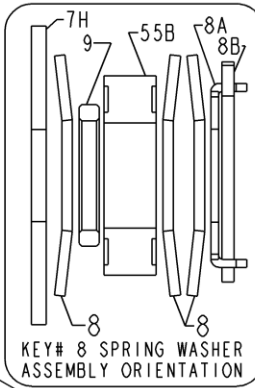

PARTS FOR US113 (1338208) US113N (1338207) US113W (1338209)

KEY NO.	PENN STYLE NO.	DESCRIPTION	PART NO.
9	9-113HN	Spacing Sleeve	1181151
10	10-300T	Star Drag Wheel	1181193
11	11-113	Eccentric Jack	1181233
12	12-113HN	Pinion Yoke	1181261
13	13-113HNSS	Pinion	1181319
13A	13A-113HN	Pinion Sub Shaft	1181364
14	14-15KG	Dog Spring (2 req)	1181387
15	15-113HN	Dog (2 req)	1181436
16	16-113HN	Bridge Screw (4 req)	1181571
18	18-60	Clutch Spring (2 req.)	1181615
19	19-113HN	Eccentric	1181663
20	20-267	Eccentric Spring (2 req)	1181775
21	21-113HN	Eccentric Lever	1181844
22	22-60CH	Eccentric Screw	1181908
23	23-555	Handle Nut	1181950
23A	32-15	Handle Lock Screw	1182708
23L	23L-750	Knob Screw	1191283
24	24S-113HN	Handle Assembly	1192667
24C	24C-SQL50LW	Knob Cap	1286717
24S	24S-TRQ40NLD2	Screw (2 req)	1265021
25	25-SQL50	Handle Knob	1286716
26	26-113HN	R.S. Bearing	1182117
27	27-US113	Left Side Plate Asm	1344323
28	28-113HNO	Left Side Ring	1182372
29L	29L-US113	Spool	1339942
29L	29L-US113N	Spool	1339943
29L	29L-US113W	Spool	1339944
30	30-12LT	Stand	1182597
33	33-113	Rod Clamp	1182754
33C	33C-113HN	Rod Clamp Kit	1182774
34	34-975	Clamp Scrw (2 req)(Stndrd)	1182839
*	*34-113HN	Clamp Scrw (2 req)(Optnl)	*1191623
35	35-60	Click Tongue	1182901
36	36-113	Click Button	1182989
38	32-17	Left Side Plate Screw (4 req)	1182710
39	39-3	Right Side Plate Screw (4 req)	1183178
40	40N-113HL	L.S. Bearing Assembly	1197542
40A	120-113H	O-Ring	1184522
54	54-113HN	Harness Lug (2 req)	1192018
55	55-910	Bearing	1183894
55A	26A-25FR	Bearing	1182133
55B	55-12H	Bearing	1183873
62	62-309	Click Spring	1184028
62A	63-209	Click Spring Screw	1184048
69	69B-600	Retaining Ring	1184129
91A	91A-TRQ40NLD2	Washer	1277514
98	98-113HN	Gear Sleeve	1184333
98R	98R-113HN	Antireverse Ratchet	1184390
101	101-80ST	Stand Screw (4 req)	1184405
102	102-60	Gear Sleeve Pin	1184408
110	110A-555	Handle Nut Cap	1184442
149	149-45	Rod Clamp Nut (2 req) (Stndrd)	1184702
*	*149-113HN	Rod Clamp Nut (2 req) (Optnl)	*1202076
183	183-US113	Frame	1339951
183	183-US113N	Frame	1339952
183	183-US113W	Frame	1339953

407-US113 Rev -
(1344369)
ECN none 3-18-14

KEY NO.	PENN STYLE NO.	DESCRIPTION	PART NO.
1	1 113HN	Right Side Plate	1180453
2	2 113HNO	Right Side Ring	1180614
3	3 113HN	Bridge w/Sleeve	1180702
4	4 155	Fiber Washer	1180772
4A	4 300T	Graphite Washer	1180770

KEY NO.	PENN STYLE NO.	DESCRIPTION	PART NO.
5	5-113HNSS	Main Gear	1180845
5A	55-113HN	Main Gear Bearing	1183881
6	6-525MAG	Drag Washer (4 req)	1180922
7H	86-49H	Metal Drag Washer	1184250
7L	7-113HN	Metal Drag Washer (3 req)	1181009
8	18-505	Tension Spring Washer (3req)	1181623
8A	8-113HN	Click Spring Retainer	1181066
8B	10C-113HN	Detent Spring	1181219

* Not Shown