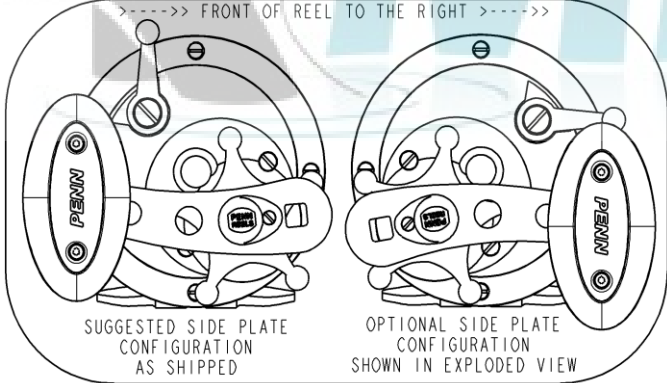

PARTS FOR US113 (1338208) US113N (1338207) US113W (1338209)

KEY NO.	PENN STYLE NO.	DESCRIPTION	PART NO.
9	9-113HN	Spacing Sleeve	1181151
10	10-300T	Star Drag Wheel	1181193
11	11-113	Eccentric Jack	1181233
12	12-113HN	Pinion Yoke	1181261
13	13-113HNSS	Pinion	1181319
13A	13A-113HN	Pinion Sub Shaft	1181364
14	14-15KG	Dog Spring (2 req)	1181387
15	15-113HN	Dog (2 req)	1181436
16	16-113HN	Bridge Screw (4 req)	1181571
18	18-60	Clutch Spring (2 req.)	1181615
19	19-113HN	Eccentric	1181663
20	20-267	Eccentric Spring (2 req)	1181775
21	21-113HN	Eccentric Lever	1181844
22	22-60CH	Eccentric Screw	1181908
23	23-555	Handle Nut	1181950
23A	32-15	Handle Lock Screw	1182708
23L	23L-750	Knob Screw	1191283
24	24S-113HN	Handle Assembly	1192667
24C	24C-SQL50LW	Knob Cap	1286717
24S	24S-TRQ40NLD2	Screw (2 req)	1265021
25	25-SQL50	Handle Knob	1286716
26	26-113HN	R.S. Bearing	1182117
27	27-US113	Left Side Plate Asm	1344323
28	28-113HNO	Left Side Ring	1182372
29L	29L-US113	Spool	1339942
29L	29L-US113N	Spool	1339943
29L	29L-US113W	Spool	1339944
30	30-12LT	Stand	1182597
33	33-113	Rod Clamp	1182754
33C	33C-113HN	Rod Clamp Kit	1182774
34	34-975	Clamp Scrw (2 req)(Stndrd)	1182839
*	*34-113HN	Clamp Scrw (2 req)(Optnl)	*1191623
35	35-60	Click Tongue	1182901
36	36-113	Click Button	1182989
38	32-17	Left Side Plate Screw (4 req)	1182710
39	39-3	Right Side Plate Screw (4 req)	1183178
40	40N-113HL	L.S. Bearing Assembly	1197542
40A	120-113H	O-Ring	1184522
54	54-113HN	Harness Lug (2 req)	1192018
55	55-910	Bearing	1183894
55A	26A-25FR	Bearing	1182133
55B	55-12H	Bearing	1183873
62	62-309	Click Spring	1184028
62A	63-209	Click Spring Screw	1184048
69	69B-600	Retaining Ring	1184129
91A	91A-TRQ40NLD2	Washer	1277514
98	98-113HN	Gear Sleeve	1184333
98R	98R-113HN	Antireverse Ratchet	1184390
101	101-80ST	Stand Screw (4 req)	1184405
102	102-60	Gear Sleeve Pin	1184408
110	110A-555	Handle Nut Cap	1184442
149	149-45	Rod Clamp Nut (2 req) (Stndrd)	1184702
*	*149-113HN	Rod Clamp Nut (2 req) (Optnl)	*1202076
183	183-US113	Frame	1339951
183	183-US113N	Frame	1339952
183	183-US113W	Frame	1339953

407-US113 Rev -
(1344369)
ECN none 3-18-14

KEY NO.	PENN STYLE NO.	DESCRIPTION	PART NO.
1	1 113HN	Right Side Plate	1180453
2	2 113HNO	Right Side Ring	1180614
3	3 113HN	Bridge w/Sleeve	1180702
4	4 155	Fiber Washer	1180772
4A	4 300T	Graphite Washer	1180770

KEY NO.	PENN STYLE NO.	DESCRIPTION	PART NO.
5	5-113HNSS	Main Gear	1180845
5A	55-113HN	Main Gear Bearing	1183881
6	6-525MAG	Drag Washer (4 req)	1180922
7H	86-49H	Metal Drag Washer	1184250
7L	7-113HN	Metal Drag Washer (3 req)	1181009
8	18-505	Tension Spring Washer (3req)	1181623
8A	8-113HN	Click Spring Retainer	1181066
8B	10C-113HN	Detent Spring	1181219

* Not Shown