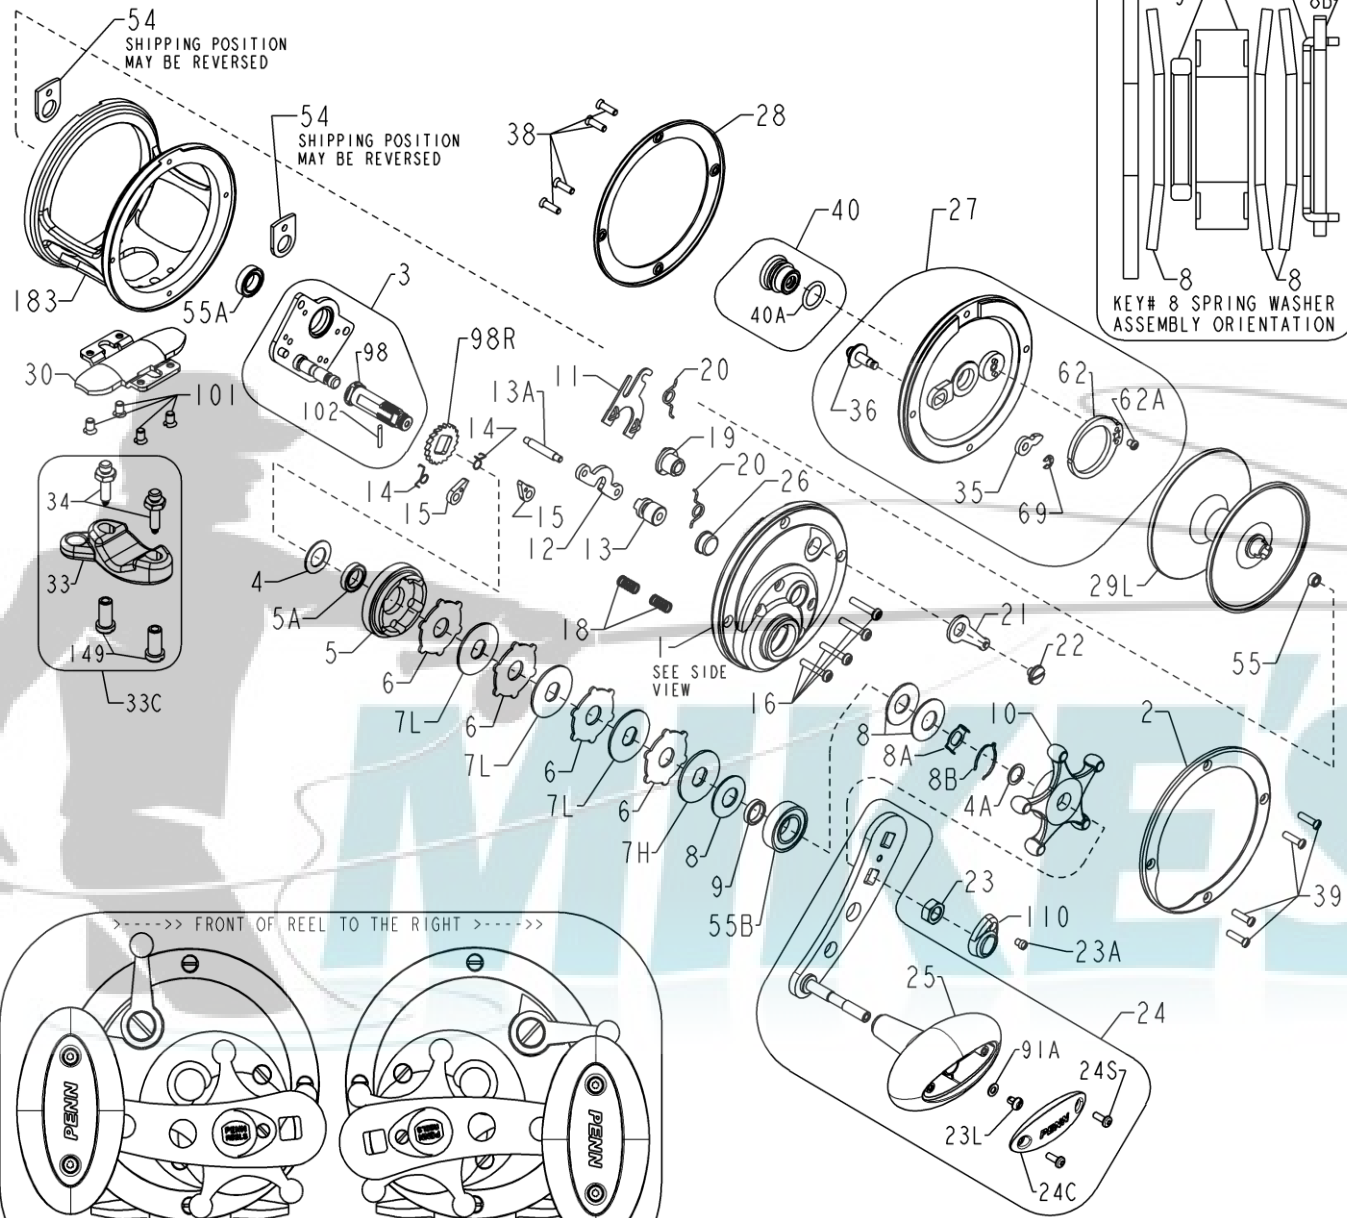

PARTS FOR US113 (1338208) US113N (1338207) US113W (1338209)

KEY NO.	PENN STYLE NO.	DESCRIPTION	PART NO.
9	9-113HN	Spacing Sleeve	1181151
10	10-300T	Star Drag Wheel	1181193
11	11-113	Eccentric Jack	1181233
12	12-113HN	Pinion Yoke	1181261
13	13-113HNSS	Pinion	1181319
13A	13A-113HN	Pinion Sub Shaft	1181364
14	14-15KG	Dog Spring (2 req)	1181387
15	15-113HN	Dog (2 req)	1181436
16	16-113HN	Bridge Screw (4 req)	1181571
18	18-60	Clutch Spring (2 req.)	1181615
19	19-113HN	Eccentric	1181663
20	20-267	Eccentric Spring (2 req)	1181775
21	21-113HN	Eccentric Lever	1181844
22	22-60CH	Eccentric Screw	1181908
23	23-555	Handle Nut	1181950
23A	32-15	Handle Lock Screw	1182708
23L	23L-750	Knob Screw	1191283
24	24S-113HN	Handle Assembly	1192667
24C	24C-SQL50LW	Knob Cap	1286717
24S	24S-TRQ40NLD2	Screw (2 req)	1265021
25	25-SQL50	Handle Knob	1286716
26	26-113HN	R.S. Bearing	1182117
27	27-US113	Left Side Plate Asm	1344323
28	28-113HNO	Left Side Ring	1182372
29L	29L-US113	Spool	1339942
29L	29L-US113N	Spool	1339943
29L	29L-US113W	Spool	1339944
30	30-12LT	Stand	1182597
33	33-113	Rod Clamp	1182754
33C	33C-113HN	Rod Clamp Kit	1182774
34	34-975	Clamp Scrw (2 req)(Stndrd)	1182839
*	*34-113HN	Clamp Scrw (2 req)(Optnl)	*1191623
35	35-60	Click Tongue	1182901
36	36-113	Click Button	1182989
38	32-17	Left Side Plate Screw (4 req)	1182710
39	39-3	Right Side Plate Screw (4 req)	1183178
40	40N-113HL	L.S. Bearing Assembly	1197542
40A	120-113H	O-Ring	1184522
54	54-113HN	Harness Lug (2 req)	1192018
55	55-910	Bearing	1183894
55A	26A-25FR	Bearing	1182133
55B	55-12H	Bearing	1183873
62	62-309	Click Spring	1184028
62A	63-209	Click Spring Screw	1184048
69	69B-600	Retaining Ring	1184129
91A	91A-TRQ40NLD2	Washer	1277514
98	98-113HN	Gear Sleeve	1184333
98R	98R-113HN	Antireverse Ratchet	1184390
101	101-80ST	Stand Screw (4 req)	1184405
102	102-60	Gear Sleeve Pin	1184408
110	110A-555	Handle Nut Cap	1184442
149	149-45	Rod Clamp Nut (2 req) (Stndrd)	1184702
*	*149-113HN	Rod Clamp Nut (2 req) (Optnl)	*1202076
183	183-US113	Frame	1339951
183	183-US113N	Frame	1339952
183	183-US113W	Frame	1339953

407-US113 Rev -
(1344369)
ECN none 3-18-14

KEY NO.	PENN STYLE NO.	DESCRIPTION	PART NO.
1	1 113HN	Right Side Plate	1180453
2	2 113HNO	Right Side Ring	1180614
3	3 113HN	Bridge w/Sleeve	1180702
4	4 155	Fiber Washer	1180772
4A	4 300T	Graphite Washer	1180770

KEY NO.	PENN STYLE NO.	DESCRIPTION	PART NO.
5	5-113HNSS	Main Gear	1180845
5A	55-113HN	Main Gear Bearing	1183881
6	6-525MAG	Drag Washer (4 req)	1180922
7H	86-49H	Metal Drag Washer	1184250
7L	7-113HN	Metal Drag Washer (3 req)	1181009
8	18-505	Tension Spring Washer (3req)	1181623
8A	8-113HN	Click Spring Retainer	1181066
8B	10C-113HN	Detent Spring	1181219

* Not Shown