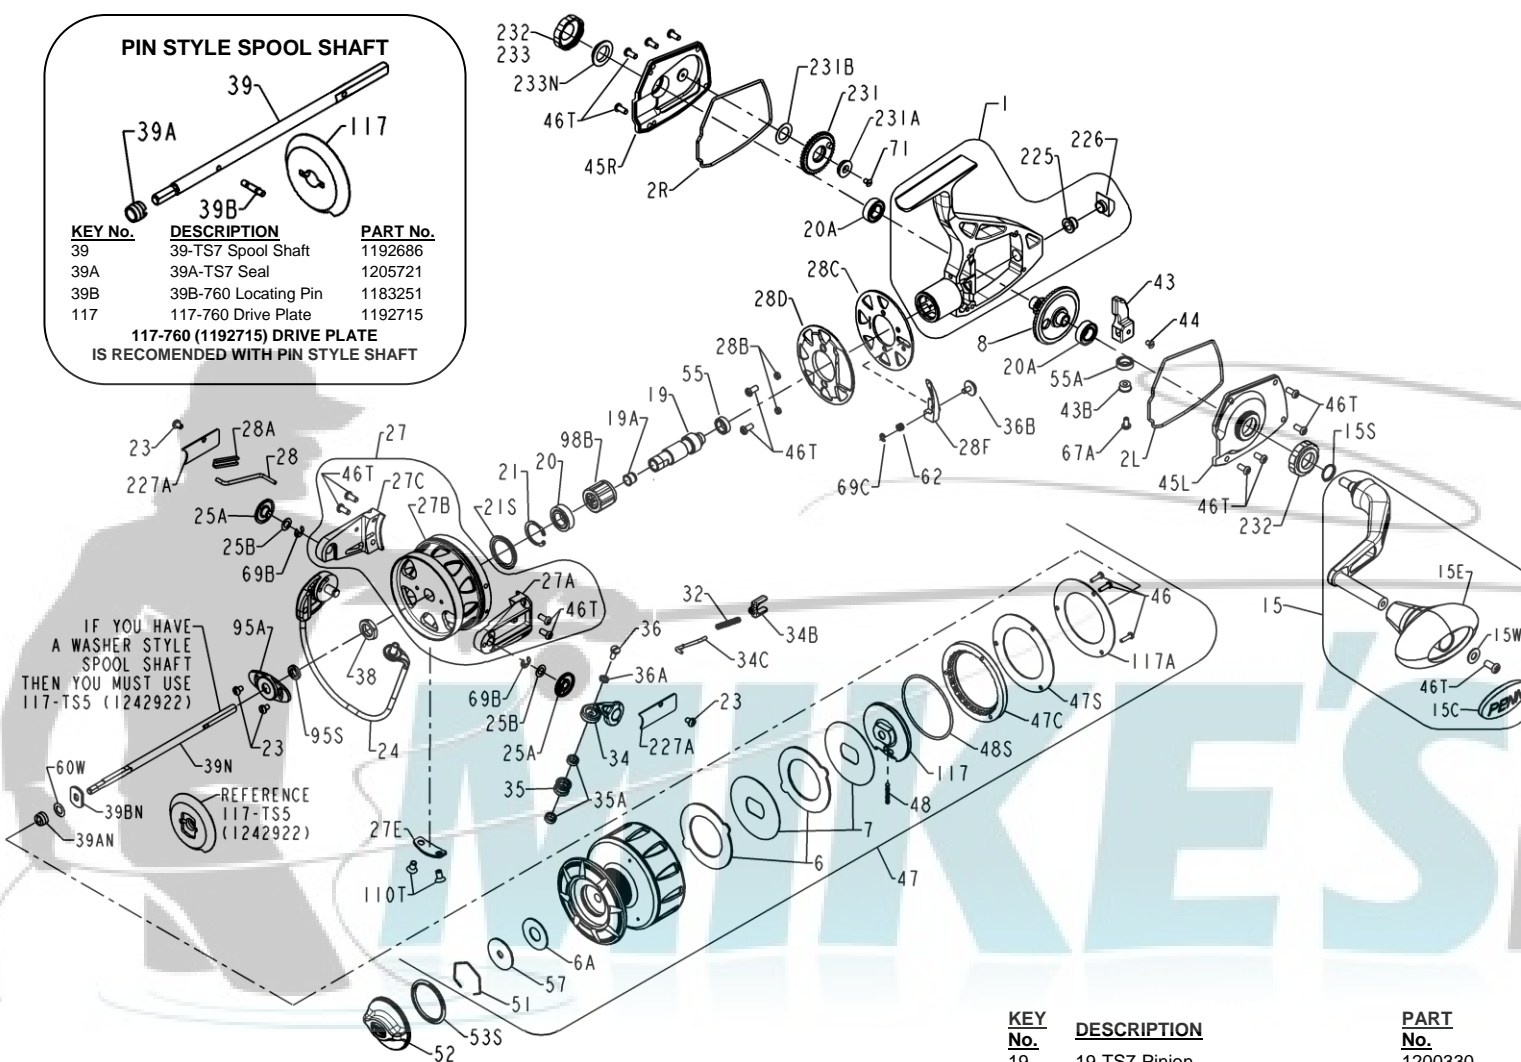

**PARTS LIST FOR MODELS TRQS9-B (Black) & TRQS9-G (Gold)**  
**REEL ASM NO'S 1227756 (TRQS9-B) & 1227759 (TRQS9-G)**

**PIN STYLE SPOOL SHAFT**

KEY No.	DESCRIPTION	PART No.
39	39-TS7 Spool Shaft	1192686
39A	39A-TS7 Seal	1205721
39B	39B-760 Locating Pin	1183251
117	117-760 Drive Plate	1192715

**117-760 (1192715) DRIVE PLATE**  
**IS RECOMENDED WITH PIN STYLE SHAFT**

IF YOU HAVE  
 A WASHER STYLE  
 SPOOL SHAFT  
 THEN YOU MUST USE  
 117-TS5 (1242922)

KEY No.	DESCRIPTION	PART No.
1	1-TS7B Housing Asm (Black)	1200324
1	1-TS7G Housing Asm (Gold)	1200325
2L	2L-TS7 Left Housing Gasket	1200326
2R	2R-TS7 Right Housing Gasket	1200327
6	6-950M Eared Drag Washer (2 req)	1190981
6A	6-309 Drag Washer	1180917
7	7-TS7 Keyed Drag Washer (2 req)	1192588
8	8-TS7 Gear Assembly	1192589
15	15-TS7B Handle Asm (Black)	1200328
15	15-TS7G Handle Asm (Gold)	1200329
15C	15C-TS7 Handle Knob Cap	1226716
15E	15E-TS7 Knob	1229393
15S	15S-TS7 Handle Seal	1200419
15W	15W-TS7 Washer	1229399

KEY No.	DESCRIPTION	PART No.
19	19-TS7 Pinion	1200330
19A	19A-TS7 Pinion Bushing	1192606
20	20-TS7 Pinion Ball Bearing	1191260
20A	20A-TS7 Gear Ball Bearing (2 req)	1191263
21	21-TS7 Retaining Ring	1192641
21S	21S-TS7 Rotor Seal	1191276
23	23-750 Cover Screw (4 req)	1181953
24	24-TS9 Bail Wire Assembly	1191330
25A	25A-TS7 Bail Bushing (2 req)	1200331
25B	25B-TS7 Bail Washer (2 req)	1200332
27	27-TS9B Rotor Assembly (Black)	1200408
27	27-TS9G Rotor Assembly (Gold)	1200409
27A	27A-TS9BP Roller Arm (Black)	1280973
27A	27A-TS9GP Roller Arm (Gold)	1280974
27B	27B-TS9B Rotor Cup (Black)	1229741
27B	27B-TS9G Rotor Cup (Gold)	1229742
27C	27C-TS9B Cam Arm (Black)	1229752
27C	27C-TS9G Cam Arm (Gold)	1229753
27E	27E-TS9 Balance Weight	1200410