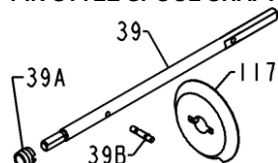

**PARTS LIST FOR MODELS TRQS9-B (Black) & TRQS9-G (Gold)**  
**REEL ASM NO'S 1227756 (TRQS9-B) & 1227759 (TRQS9-G)**

**PIN STYLE SPOOL SHAFT**

KEY No.	DESCRIPTION	PART No.
39	39-TS7 Spool Shaft	1192686
39A	39A-TS7 Seal	1205721
39B	39B-760 Locating Pin	1183251
117	117-760 Drive Plate	1192715

**117-760 (1192715) DRIVE PLATE**  
**IS RECOMENDED WITH PIN STYLE SHAFT**

IF YOU HAVE  
 A WASHER STYLE  
 SPOOL SHAFT  
 THEN YOU MUST USE  
 117-TS5 (1242922)

KEY No.	DESCRIPTION	PART No.
1	1-TS7B Housing Asm (Black)	1200324
1	1-TS7G Housing Asm (Gold)	1200325
2L	2L-TS7 Left Housing Gasket	1200326
2R	2R-TS7 Right Housing Gasket	1200327
6	6-950M Eared Drag Washer (2 req)	1190981
6A	6-309 Drag Washer	1180917
7	7-TS7 Keyed Drag Washer (2 req)	1192588
8	8-TS7 Gear Assembly	1192589
15	15-TS7B Handle Asm (Black)	1200328
15	15-TS7G Handle Asm (Gold)	1200329
15C	15C-TS7 Handle Knob Cap	1226716
15E	15E-TS7 Knob	1229393
15S	15S-TS7 Handle Seal	1200419
15W	15W-TS7 Washer	1229399

KEY No.	DESCRIPTION	PART No.
19	19-TS7 Pinion	1200330
19A	19A-TS7 Pinion Bushing	1192606
20	20-TS7 Pinion Ball Bearing	1191260
20A	20A-TS7 Gear Ball Bearing (2 req)	1191263
21	21-TS7 Retaining Ring	1192641
21S	21S-TS7 Rotor Seal	1191276
23	23-750 Cover Screw (4 req)	1181953
24	24-TS9 Bail Wire Assembly	1191330
25A	25A-TS7 Bail Bushing (2 req)	1200331
25B	25B-TS7 Bail Washer (2 req)	1200332
27	27-TS9B Rotor Assembly (Black)	1200408
27	27-TS9G Rotor Assembly (Gold)	1200409
27A	27A-TS9BP Roller Arm (Black)	1280973
27A	27A-TS9GP Roller Arm (Gold)	1280974
27B	27B-TS9B Rotor Cup (Black)	1229741
27B	27B-TS9G Rotor Cup (Gold)	1229742
27C	27C-TS9B Cam Arm (Black)	1229752
27C	27C-TS9G Cam Arm (Gold)	1229753
27E	27E-TS9 Balance Weight	1200410