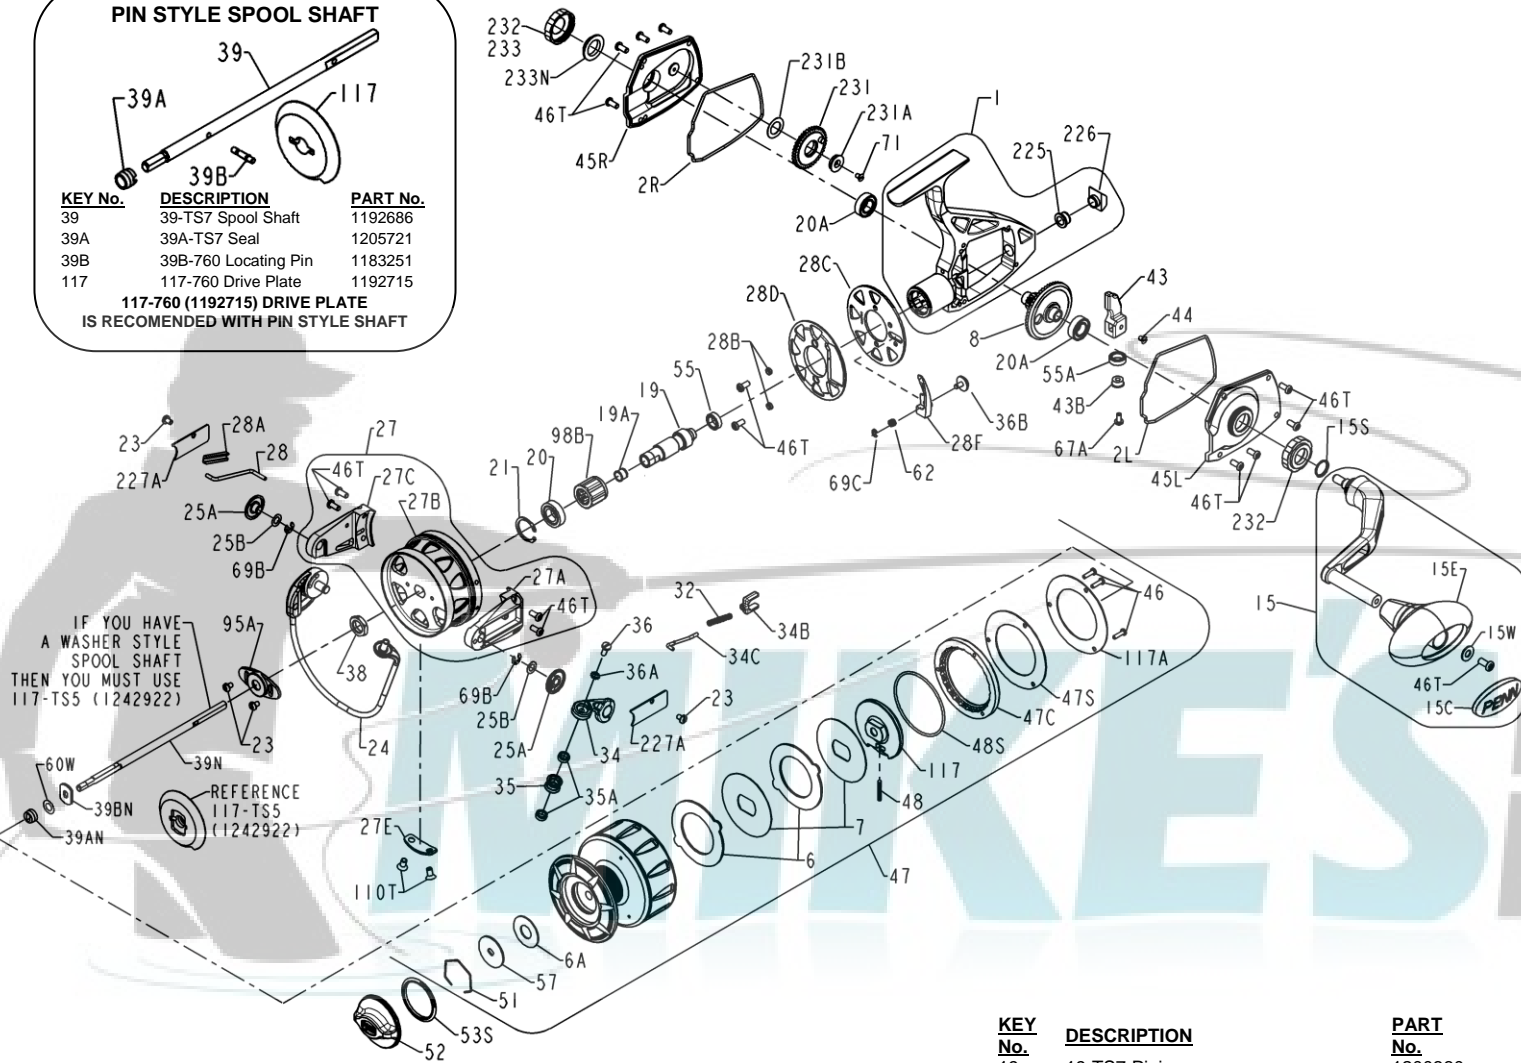

PARTS LIST FOR MODELS TRQS9E-B (Black) & TRQS9E-G (Gold)
REEL ASM NO'S 1233560 (TRQS9E-B) & 1227758 (TRQS9E-G)

PIN STYLE SPOOL SHAFT

KEY No.	DESCRIPTION	PART No.
39	39-TS7 Spool Shaft	1192686
39A	39A-TS7 Seal	1205721
39B	39B-760 Locating Pin	1183251
117	117-760 Drive Plate	1192715

117-760 (1192715) DRIVE PLATE
 IS RECOMENDED WITH PIN STYLE SHAFT

IF YOU HAVE
 A WASHER STYLE
 SPOOL SHAFT
 THEN YOU MUST USE
 117-TS5 (1242922)

REFERENCE
 117-TS5
 (1242922)

KEY No.	DESCRIPTION	PART No.
1	1-TS7B Housing Asm (Black)	1200324
1	1-TS7G Housing Asm (Gold)	1200325
2L	2L-TS7 Left Housing Gasket	1200326
2R	2R-TS7 Right Housing Gasket	1200327
6	6-950M Eared Drag Washer (2 req)	1190981
6A	6-309 Drag Washer	1180917
7	7-TS7 Keyed Drag Washer (2 req)	1192588
8	8-TS7 Gear Assembly	1192589
15	15-TS7B Handle Asm (Black)	1200328
15	15-TS7G Handle Asm (Gold)	1200329
15C	15C-TS7 Handle Knob Cap	1226716
15E	15E-TS7 Handle Knob	1229393
15S	15S-TS7 Handle Seal	1200419
15W	15W-TS7 Washer	1229399

KEY No.	DESCRIPTION	PART No.
19	19-TS7 Pinion	1200330
19A	19A-TS7 Pinion Bushing	1192606
20	20-TS7 Pinion Ball Bearing	1191260
20A	20A-TS7 Gear Ball Bearing (2 req)	1191263
21	21-TS7 Retaining Ring	1192641
23	23-750 Cover Screw (4 req)	1181953
24	24-TS9 Bail Wire Assembly	1191330
25A	25A-TS7 Bail Bushing (2 req)	1200331
25B	25B-TS7 Bail Washer (2 req)	1200332
27	27-TS9B Rotor Assembly (Black)	1200408
27	27-TS9G Rotor Assembly (Gold)	1200409
27A	27A-TS9BP Roller Arm (Black)	1280973
27A	27A-TS9GP Roller Arm (Gold)	1280974
27B	27B-TS9B Rotor Cup (Black)	1229741
27B	27B-TS9G Rotor Cup (Gold)	1229742
27C	27C-TS9B Cam Arm (Black)	1229752
27C	27C-TS9G Cam Arm (Gold)	1229753
27E	27E-TS9 Balance Weight	1200410