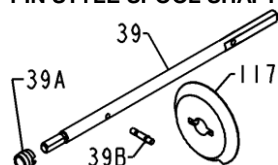

PARTS LIST FOR MODELS TRQS9E-B (Black) & TRQS9E-G (Gold)
REEL ASM NO'S 1233560 (TRQS9E-B) & 1227758 (TRQS9E-G)

PIN STYLE SPOOL SHAFT

KEY No.	DESCRIPTION	PART No.
39	39-TS7 Spool Shaft	1192686
39A	39A-TS7 Seal	1205721
39B	39B-760 Locating Pin	1183251
117	117-760 Drive Plate	1192715

117-760 (1192715) DRIVE PLATE
 IS RECOMENDED WITH PIN STYLE SHAFT

IF YOU HAVE
 A WASHER STYLE
 SPOOL SHAFT
 THEN YOU MUST USE
 117-TS5 (1242922)

REFERENCE
 117-TS5
 (1242922)

KEY No.	DESCRIPTION	PART No.
1	1-TS7B Housing Asm (Black)	1200324
1	1-TS7G Housing Asm (Gold)	1200325
2L	2L-TS7 Left Housing Gasket	1200326
2R	2R-TS7 Right Housing Gasket	1200327
6	6-950M Eared Drag Washer (2 req)	1190981
6A	6-309 Drag Washer	1180917
7	7-TS7 Keyed Drag Washer (2 req)	1192588
8	8-TS7 Gear Assembly	1192589
15	15-TS7B Handle Asm (Black)	1200328
15	15-TS7G Handle Asm (Gold)	1200329
15C	15C-TS7 Handle Knob Cap	1226716
15E	15E-TS7 Handle Knob	1229393
15S	15S-TS7 Handle Seal	1200419
15W	15W-TS7 Washer	1229399

KEY No.	DESCRIPTION	PART No.
19	19-TS7 Pinion	1200330
19A	19A-TS7 Pinion Bushing	1192606
20	20-TS7 Pinion Ball Bearing	1191260
20A	20A-TS7 Gear Ball Bearing (2 req)	1191263
21	21-TS7 Retaining Ring	1192641
23	23-750 Cover Screw (4 req)	1181953
24	24-TS9 Bail Wire Assembly	1191330
25A	25A-TS7 Bail Bushing (2 req)	1200331
25B	25B-TS7 Bail Washer (2 req)	1200332
27	27-TS9B Rotor Assembly (Black)	1200408
27	27-TS9G Rotor Assembly (Gold)	1200409
27A	27A-TS9BP Roller Arm (Black)	1280973
27A	27A-TS9GP Roller Arm (Gold)	1280974
27B	27B-TS9B Rotor Cup (Black)	1229741
27B	27B-TS9G Rotor Cup (Gold)	1229742
27C	27C-TS9B Cam Arm (Black)	1229752
27C	27C-TS9G Cam Arm (Gold)	1229753
27E	27E-TS9 Balance Weight	1200410