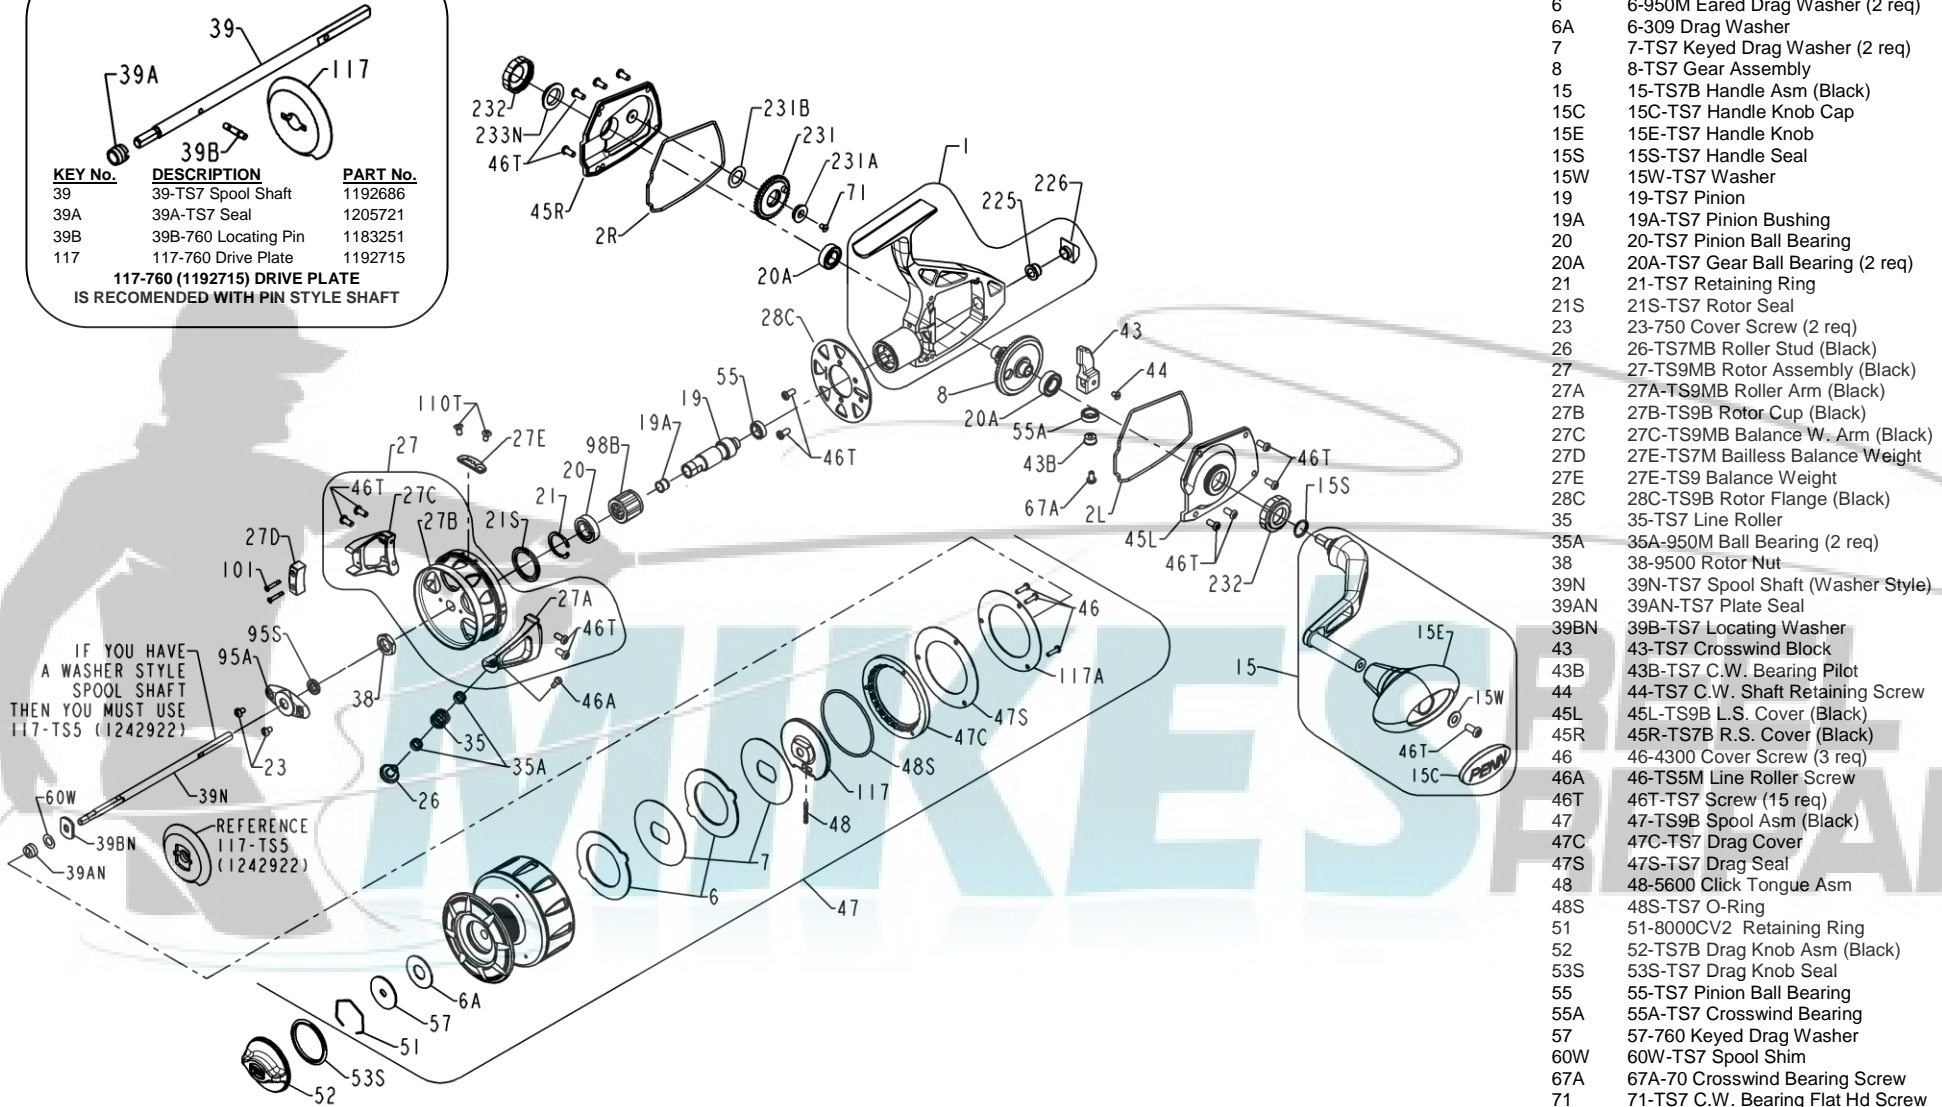

PENN PARTS LIST FOR MODEL TRQS9-BBLS (Bailless Rotor)

REEL ASSEMBLY NO 1227757

PIN STYLE SPOOL SHAFT

KEY No.	DESCRIPTION	PART No.
39	39-TS7 Spool Shaft	1192686
39A	39A-TS7 Seal	1205721
39B	39B-760 Locating Pin	1183251
117	117-760 Drive Plate	1192715

117-760 (1192715) DRIVE PLATE IS RECOMENDED WITH PIN STYLE SHAFT

IF YOU HAVE A WASHER STYLE SPOOL SHAFT THEN YOU MUST USE 117-TS5 (1242922)

REFERENCE 117-TS5 (1242922)

KEY No.	DESCRIPTION	PART No.
1	1-TS7B Housing Asm (Black)	1200324
2L	2L-TS7 Left Housing Gasket	1200326
2R	2R-TS7 Right Housing Gasket	1200327
6	6-950M Eared Drag Washer (2 req)	1190981
6A	6-309 Drag Washer	1180917
7	7-TS7 Keyed Drag Washer (2 req)	1192588
8	8-TS7 Gear Assembly	1192589
15	15-TS7B Handle Asm (Black)	1200328
15C	15C-TS7 Handle Knob Cap	1226716
15E	15E-TS7 Handle Knob	1229393
15S	15S-TS7 Handle Seal	1200419
15W	15W-TS7 Washer	1229399
19	19-TS7 Pinion	1200330
19A	19A-TS7 Pinion Bushing	1192606
20	20-TS7 Pinion Ball Bearing	1191260
20A	20A-TS7 Gear Ball Bearing (2 req)	1191263
21	21-TS7 Retaining Ring	1192641
21S	21S-TS7 Rotor Seal	1191276
23	23-750 Cover Screw (2 req)	1181953
26	26-TS7MB Roller Stud (Black)	1225787
27	27-TS9MB Rotor Assembly (Black)	1225800
27A	27A-TS9MB Roller Arm (Black)	1229731
27B	27B-TS9B Rotor Cup (Black)	1229741
27C	27C-TS9MB Balance W. Arm (Black)	1229754
27D	27E-TS7M Bailless Balance Weight	1225788
27E	27E-TS9 Balance Weight	1200410
28C	28C-TS9B Rotor Flange (Black)	1200411
35	35-TS7 Line Roller	1205239
35A	35A-950M Ball Bearing (2 req)	1182951
38	38-9500 Rotor Nut	1183160
39N	39N-TS7 Spool Shaft (Washer Style)	1251997
39AN	39AN-TS7 Plate Seal	1251999
39BN	39B-TS7 Locating Washer	1241979
43	43-TS7 Crosswind Block	1191815
43B	43B-TS7 C.W. Bearing Pilot	1192690
44	44-TS7 C.W. Shaft Retaining Screw	1225769
45L	45L-TS9B L.S. Cover (Black)	1200415
45R	45R-TS7B R.S. Cover (Black)	1200347
46	46-4300 Cover Screw (3 req)	1183567
46A	46-TS5M Line Roller Screw	1225782
46T	46T-TS7 Screw (15 req)	1191914
47	47-TS9B Spool Asm (Black)	1200417
47C	47C-TS7 Drag Cover	1192691
47S	47S-TS7 Drag Seal	1191959
48	48-5600 Click Tongue Asm	1183710
48S	48S-TS7 O-Ring	1211091
51	51-8000CV2 Retaining Ring	1245795
52	52-TS7B Drag Knob Asm (Black)	1200351
53S	53S-TS7 Drag Knob Seal	1211093
55	55-TS7 Pinion Ball Bearing	1192029
55A	55A-TS7 Crosswind Bearing	1203081
57	57-760 Keyed Drag Washer	1192695
60W	60W-TS7 Spool Shim	1242146
67A	67A-70 Crosswind Bearing Screw	1184111
71	71-TS7 C.W. Bearing Flat Hd Screw	1200354
95A	95A-TS7 Rotor Nut Cover	1192704
95S	95S-TS7 Spool Shaft Seal	1192188
98B	98B-760 Clutch Bearing	1200355
101	101-TS5M Screw (2 req)	1225783
110T	110T-50 Screw (2 req)	1184449
117	117-TS7 Drive Plate	1242923
117A	117A-TS7 Seal Cover	1192717
225	225-TS7 Rear Bushing	1192739
226	226-TS7 Rear Cap	1192470
231	231-TS7 Crosswind Gear Asm	1192740
231A	231A-TS7 Crosswind Gear Bushing	1192741
231B	231B-TS7 Crosswind Gear Washer	1192742
232	232-TS7B Brg Cover (Black) (2 req)	1200358
233N	233N-TS7B Bearing Cap (Black)	1253566