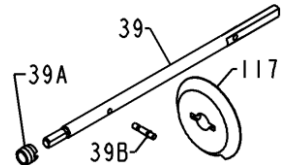

PENN PARTS LIST FOR MODEL TRQS9-BBLS (Bailless Rotor)

REEL ASSEMBLY NO 1227757

PIN STYLE SPOOL SHAFT

KEY No.	DESCRIPTION	PART No.
39	39-TS7 Spool Shaft	1192686
39A	39A-TS7 Seal	1205721
39B	39B-760 Locating Pin	1183251
117	117-760 Drive Plate	1192715