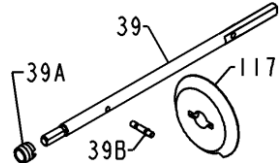

**PARTS LIST FOR MODELS TRQS7-B (Black) & TRQS7-G (Gold)**  
**REEL ASM NO'S 1227751 (TRQS7-B) & 1227755 (TRQS7-G)**

**PIN STYLE SPOOL SHAFT**

KEY No.	DESCRIPTION	PART No.
39	39-TS7 Spool Shaft	1192686
39A	39A-TS7 Seal	1205721
39B	39B-760 Locating Pin	1183251
117	117-760 Drive Plate	1192715

KEY No.	DESCRIPTION	PART No.
1	1-TS7B Housing Asm (Black)	1200324
1	1-TS7G Housing Asm (Gold)	1200325
2L	2L-TS7 Left Housing Gasket	1200326
2R	2R-TS7 Right Housing Gasket	1200327
6	6-950M Eared Drag Washer (2 req)	1190981
6A	6-309 Drag Washer	1180917
7	7-TS7 Keyed Drag Washer (2 req)	1192588
8	8-TS7 Gear Assembly	1192589
15	15-TS7B Handle Asm (Black)	1200328
15	15-TS7G Handle Asm (Gold)	1200329
15C	15C-TS7 Handle Knob Cap	1226716
15E	15E-TS7 Knob	1229393
15S	15S-TS7 Handle Seal	1200419
15W	15W-TS7 Washer	1229399

KEY No.	DESCRIPTION	PART No.
19	19-TS7 Pinion	1200330
19A	19A-TS7 Pinion Bushing	1192606
20	20-TS7 Pinion Ball Bearing	1191260
20A	20A-TS7 Gear Ball Bearing (2 req)	1191263
21	21-TS7 Retaining Ring	1192641
21S	21S-TS7 Rotor Seal	1191276
23	23-750 Cover Screw (4 req)	1181953
24	24-TS7 Bail Wire Assembly	1191329
25A	25A-TS7 Bail Bushing (2 req)	1200331
25B	25B-TS7 Bail Washer (2 req)	1200332
27	27-TS7B Rotor Assembly (Black)	1200333
27	27-TS7G Rotor Assembly (Gold)	1200334
27A	27A-TS7BP Roller Arm (Black)	1280971
27A	27A-TS7GP Roller Arm (Gold)	1280972
27B	27B-TS7B Rotor Cup (Black)	1229737
27B	27B-TS7G Rotor Cup (Gold)	1229738
27C	27C-TS7B Cam Arm (Black)	1229749
27C	27C-TS7G Cam Arm (Gold)	1229750
27E	27E-TS7 Balance Weight	1200335