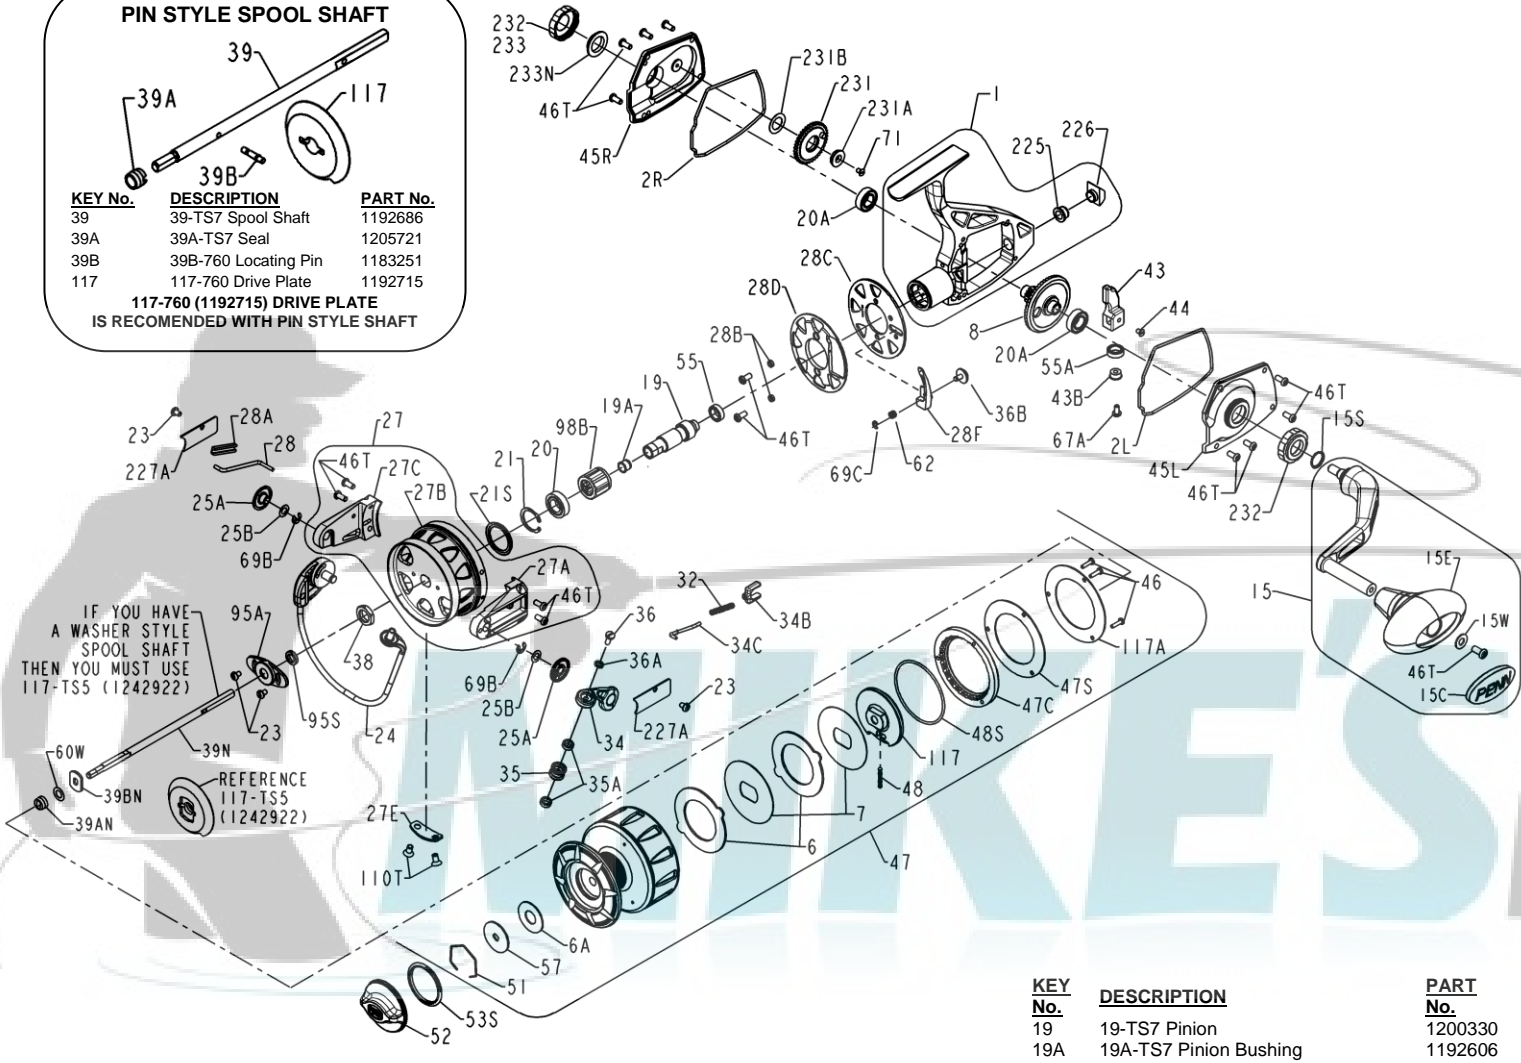

PARTS LIST FOR MODELS TRQS7-B (Black) & TRQS7-G (Gold)
REEL ASM NO'S 1227751 (TRQS7-B) & 1227755 (TRQS7-G)

PIN STYLE SPOOL SHAFT

KEY No.	DESCRIPTION	PART No.
39	39-TS7 Spool Shaft	1192686
39A	39A-TS7 Seal	1205721
39B	39B-760 Locating Pin	1183251
117	117-760 Drive Plate	1192715

117-760 (1192715) DRIVE PLATE
IS RECOMENDED WITH PIN STYLE SHAFT

IF YOU HAVE
A WASHER STYLE
SPOOL SHAFT
THEN YOU MUST USE
117-TS5 (1242922)

KEY No.	DESCRIPTION	PART No.
28	28-TS7 Trip Lever	1200336
28A	28A-TS7 Trip Lever Guide	1200337
28B	28B-TS7 Friction Ring Bushing (2 req)	1200338
28C	28C-TS7B Rotor Flange (Black)	1200339
28C	28C-TS7G Rotor Flange (Gold)	1200340
28D	28D-TS7 Friction Ring	1200341
28F	28F-TS7 Trip Ramp	1200342
32	32-950M Bail Spring	1182741
34	34-TS7 Bail Arm Assembly	1191639
34B	34B-TS7 Pivot Support	1200343
34C	34C-760 Pivot Arm	1191658
35	35-TS7 Line Roller	1205239
35A	35A-950M Ball Bearing (2 req)	1182951
36	36-750 Line Roller Screw	1183016
36A	36A-TS5 Lock Washer	1221606
36B	36-TS7 Trip Switch	1200344
38	38-9500 Rotor Nut	1183160
39N	39N-TS7 Spool Shaft (Washer Style)	1251997
39AN	39AN-TS7 Drive Plate Seal	1251999
39BN	39B-TS7 Locating Washer	1241979
43	43-TS7 Crosswind Block	1191815
43B	43B-TS7 C.W. Bearing Pilot	1192690
44	44-TS7 C.W. Shaft Retaining Screw	1225769
45L	45L-TS7B L.S. Cover (Black)	1200345
45L	45L-TS7G L.S. Cover (Gold)	1200346
45R	45R-TS7B R.S. Cover (Black)	1200347
45R	45R-TS7G R.S. Cover (Gold)	1200348
46	46-4300 Cover Screw (3 req)	1183567
46T	46T-TS7 Screw (15 req)	1191914
47	47-TS7B Spool Asm (Black)	1200349
47	47-TS7G Spool Asm (Gold)	1200350
47C	47C-TS7 Drag Cover	1192691
47S	47S-TS7 Drag Seal	1191959
48	48-5600 Click Tongue Asm	1183710
48S	48S-TS7 O-Ring	1211091
51	51-8000CV2 Retaining Ring	1245795
52	52-TS7B Drag Knob Asm (Black)	1200351
52	52-TS7G Drag Knob Asm (Gold)	1200352
53S	53S-TS7 Drag Knob Seal	1211093
55	55-TS7 Ball Bearing	1192029
55A	55A-TS7 Bearing	1203081
57	57-760 Keyed Drag Washer	1192695
60W	60W-TS7 Spool Shim	1242146
62	62-TS7 Trip Switch Spring	1200353
67A	67A-70 Screw	1184111
69B	69B-4400 Retaining Ring (2 req)	1184128
69C	69B-50 Trip Retaining Ring	1184125
71	71-TS7 Flat Hd Screw	1200354
95A	95A-TS7 Rotor Nut Cover	1192704
95S	95S-TS7 Spool Shaft Seal	1192188
98B	98B-760 Clutch Bearing	1200355
110T	110T-50 Screw (2 req)	1184449
117	117-TS7 Drive Plate	1242923
117A	117A-TS7 Seal Cover	1192717
225	225-TS7 Rear Bushing	1192739
226	226-TS7 Rear Cap	1192470
227A	227A-TS7B Arm Cover (Black) (2 req)	1200356
227A	227A-TS7G Arm Cover (Gold) (2 req)	1200357
231	231-TS7 Crosswind Gear Asm	1192740
231A	231A-TS7 Crosswind Gear Bushing	1192741
231B	231B-TS7 Crosswind Gear Washer	1192742
232	232-TS7B Open Cover (Black) (2 req)	1200358
232	232-TS7G Open Cover (Gold) (2 req)	1200359
*233	*233-TS7G Closed Cover (Gold)	*1200361
233N	233N-TS7B Bearing Cap (Black)	1253566
233N	233N-TS7G Bearing Cap (Gold)	1253568
*	Optional - Closed Cover (Gold) ONLY	
*Note	If you are replacing a Closed Cover with an Open Cover then you must also order a Cap.