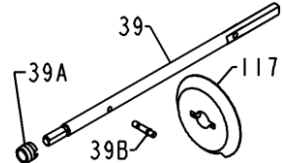

PENN PARTS LIST FOR MODEL TRQS7-BBLS (Bailless Rotor)

REEL ASSEMBLY NO 1227752

PIN STYLE SPOOL SHAFT

KEY No.	DESCRIPTION	PART No.
39	39-TS7 Spool Shaft	1192686
39A	39A-TS7 Seal	1205721
39B	39B-760 Locating Pin	1183251
117	117-760 Drive Plate	1192715