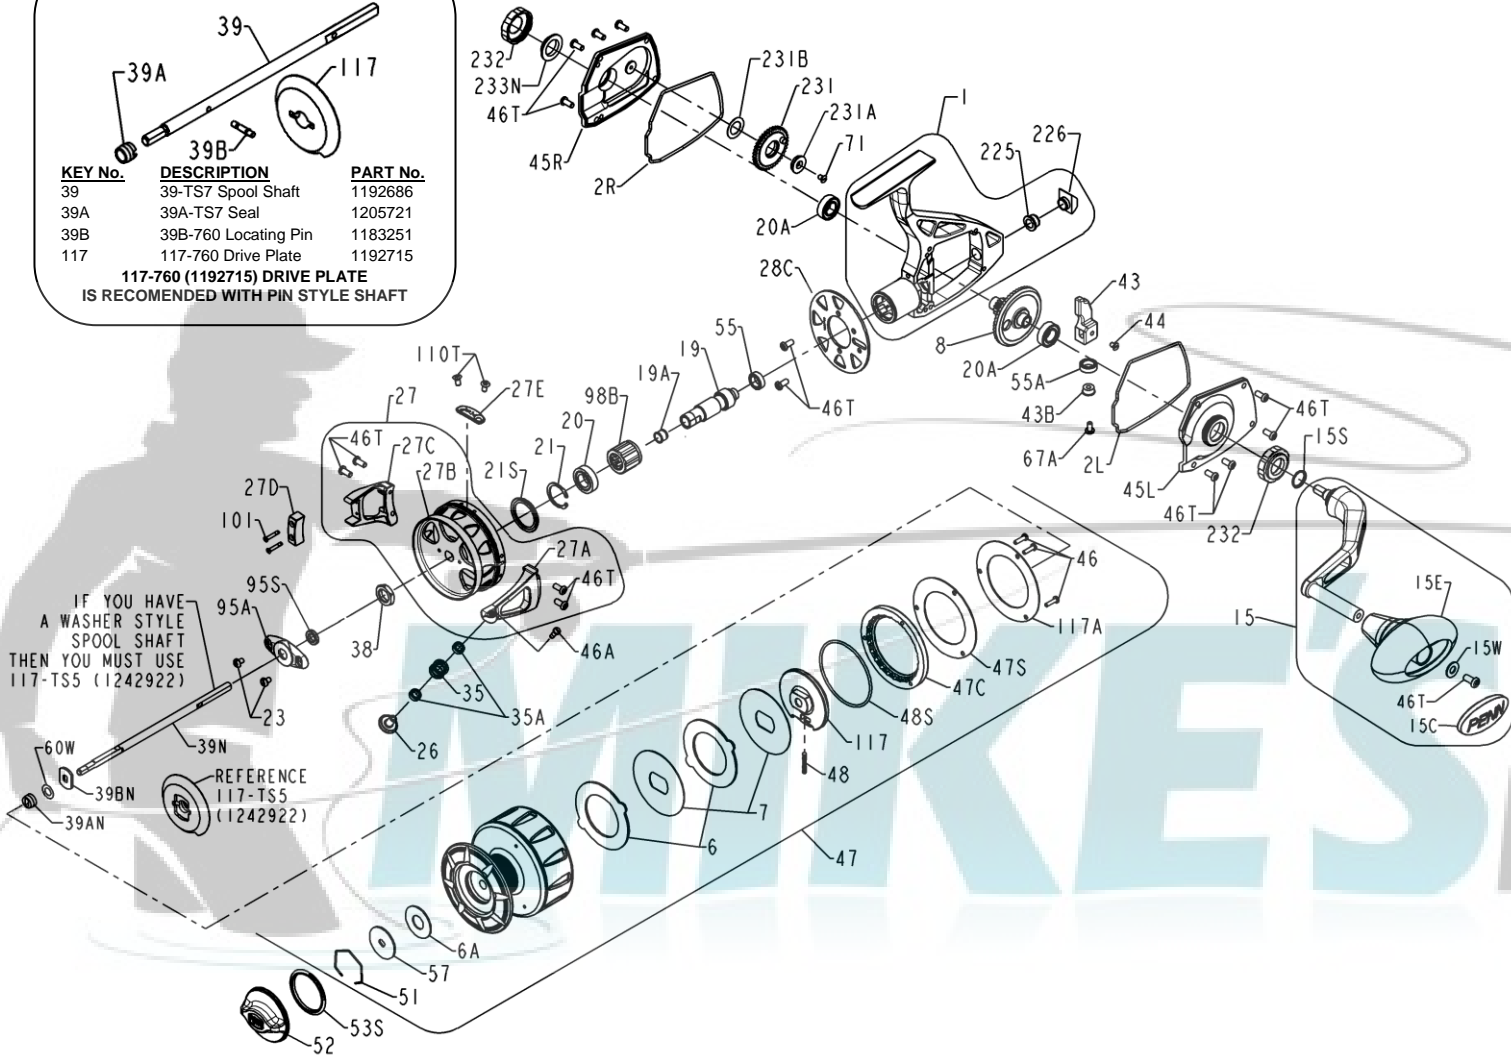

PENN PARTS LIST FOR MODEL TRQS7-BBLS (Bailless Rotor)

REEL ASSEMBLY NO 1227752

PIN STYLE SPOOL SHAFT

KEY No.	DESCRIPTION	PART No.
39	39-TS7 Spool Shaft	1192686
39A	39A-TS7 Seal	1205721
39B	39B-760 Locating Pin	1183251
117	117-760 Drive Plate	1192715

117-760 (1192715) DRIVE PLATE IS RECOMENDED WITH PIN STYLE SHAFT

IF YOU HAVE A WASHER STYLE SPOOL SHAFT THEN YOU MUST USE 117-TS5 (1242922)

REFERENCE 117-TS5 (1242922)

KEY No.	DESCRIPTION	PART No.
1	1-TS7B Housing Asm (Black)	1200324
2L	2L-TS7 Left Housing Gasket	1200326
2R	2R-TS7 Right Housing Gasket	1200327
6	6-950M Eared Drag Washer (2 req)	1190981
6A	6-309 Drag Washer	1180917
7	7-TS7 Keyed Drag Washer (2 req)	1192588
8	8-TS7 Gear Assembly	1192589
15	15-TS7B Handle Asm (Black)	1200328
15C	15C-TS7 Handle Knob Cap	1226716
15E	15E-TS7 Handle Knob	1229393
15S	15S-TS7 Handle Seal	1200419
15W	15W-TS7 Washer	1229399
19	19-TS7 Pinion	1200330
19A	19A-TS7 Pinion Bushing	1192606
20	20-TS7 Pinion Ball Bearing	1191260
20A	20A-TS7 Gear Ball Bearing (2 req)	1191263
21	21-TS7 Retaining Ring	1192641
21S	21S-TS7 Rotor Seal	1191276
23	23-750 Cover Screw (2 req)	1181953
26	26-TS7MB Roller Stud (Black)	1225787
27	27-TS7MB Rotor Assembly (Black)	1225799
27A	27A-TS7MB Roller Arm (Black)	1229728
27B	27B-TS7B Rotor Cup (Black)	1229737
27C	27C-TS7MB Balance W. Arm (Black)	1229751
27D	27E-TS7M Bailless Balance Weight	1225788
27E	27E-TS7 Balance Weight	1200335
28C	28C-TS7B Rotor Flange (Black)	1200339
35	35-TS7 Line Roller	1205239
35A	35A-950M Ball Bearing (2 req)	1182951
38	38-9500 Rotor Nut	1183160
39N	39N-TS7 Spool Shaft (Washer Style)	1251997
39AN	39AN-TS7 Plate Seal	1251999
39BN	39B-TS7 Locating Washer	1241979
43	43-TS7 Crosswind Block	1191815
43B	43B-TS7 C.W. Bearing Pilot	1192690
44	44-TS7 C.W. Shaft Retaining Screw	1225769
45L	45L-TS7B L.S. Cover (Black)	1200345
45R	45R-TS7B R.S. Cover (Black)	1200347
46	46-4300 Cover Screw (3 req)	1183567
46A	46-TS5M Line Roller Screw	1225782
46T	46T-TS7 Screw (15 req)	1191914
47	47-TS7B Spool Asm (Black)	1200349
47C	47C-TS7 Drag Cover	1192691
47S	47S-TS7 Drag Seal	1191959
48	48-5600 Click Tongue Asm	1183710
48S	48S-TS7 O-Ring	1211091
51	51-8000CV2 Retaining Ring	1245795
52	52-TS7B Drag Knob Asm (Black)	1200351
53S	53S-TS7 Drag Knob Seal	1211093
55	55-TS7 Ball Bearing	1192029
55A	55A-TS7 C.W. Bearing	1203081
57	57-760 Keyed Drag Washer	1192695
60W	60W-TS7 Spool Shim	1242146
67A	67A-70 C.W. Bearing Screw	1184111
71	71-TS7 Main Gear Flat Hd Screw	1200354
95A	95A-TS7 Rotor Nut Cover	1192704
95S	95S-TS7 Spool Shaft Seal	1192188
98B	98B-760 Clutch Bearing	1200355
101	101-TS5M Screw (2 req)	1225783
110T	110T-50 Screw (2 req)	1184449
117	117-TS7 Drive Plate	1242923
117A	117A-TS7 Seal Cover	1192717
225	225-TS7 Rear Bushing	1192739
226	226-TS7 Rear Cap	1192470
231	231-TS7 Crosswind Gear Asm	1192740
231A	231A-TS7 Crosswind Gear Bushing	1192741
231B	231B-TS7 Crosswind Gear Washer	1192742
232	232-TS7B Brg Cover (Black) (2 req)	1200358
233N	233N-TS7B Bearing Cap (Black)	1253566