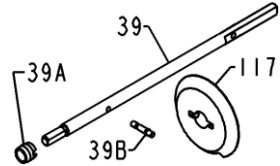

PENN PARTS LIST FOR MODELS TRQS5-B (Black) & TRQS5-G (Gold)

REEL ASM NO's 1227747 (TRQS5-B) & 1227750 (TRQS5-G)

PIN STYLE SPOOL SHAFT

KEY No.	DESCRIPTION	PART No.
39	39-TS5 Spool Shaft	1200385
39A	39A-TS5 Seal	1205720
39B	39B-5600 Locating Pin	1183251
117	117-5600 Drive Plate	1184487

117-5600 (1184487) DRIVE PLATE IS RECOMMENDED WITH PIN STYLE SHAFT

OPTIONAL POWER KNOB

KEY No.	DESCRIPTION	PART No.
15C	15C-TS7 Knob Cap	1226716
15E	15E-TS7 Knob	1229393

IF YOU HAVE A WASHER STYLE SPOOL SHAFT THEN YOU MUST USE 117-TS5 (1242922)

KEY No.	DESCRIPTION	PART No.
1	1-TS5B Housing Asm (Black)	1200362
1	1-TS5G Housing Asm (Gold)	1200363
2L	2L-TS5 Left Housing Gasket	1200364
2R	2R-TS5 Right Housing Gasket	1200365
6	6-5600 Eared Drag Washer (2 req)	1180923
6A	6-155 Drag Washer	1180915
7	7-5600 Keyed Drag Washer (2 req)	1181019
8	8-TS5 Gear Assembly	1191026
15	15-TS5B Handle Asm (Black)	1200366
15	15-TS5G Handle Asm (Gold)	1200367
15E	15E-TS5 Knob	1229392
15S	15S-TS7 Handle Seal	1200419
15W	15W-TS7 Washer	1229399

KEY No.	DESCRIPTION	PART No.
19	19-TS5 Pinion	1200368
19A	19A-TS5 Pinion Bushing	1200369
20	20-TS7 Pinion Ball Bearing	1191260
20A	20-TS5 Gear Ball Bearing (2 req)	1200370
21	21-TS7 Retaining Ring	1192641
21S	21S-TS7 Rotor Seal	1191276
23	23-750 Cover Screw (2 req)	1181953
24	24-TS5 Bail Wire Assembly	1191328
24C	24C-525MAG2 Knob Cap	1239041
25A	25A-TS7 Bail Bushing (2 req)	1200331
25B	25B-TS7 Bail Washer (2 req)	1200332
27	27-TS5-B Rotor Asm (Black)	1200371
27	27-TS5-G Rotor Asm (Gold)	1200372
27A	27A-TS5BP Roller Arm (Black)	1280969
27A	27A-TS5GP Roller Arm (Gold)	1280970
27B	27B-TS5B Rotor Cup (Black)	1229734
27B	27B-TS5G Rotor Cup (Gold)	1229735
27C	27C-TS5B Cam Arm (Black)	1229746
27C	27C-TS5G Cam Arm (Gold)	1229747
27E	27E-TS5 Balance Weight	1200373