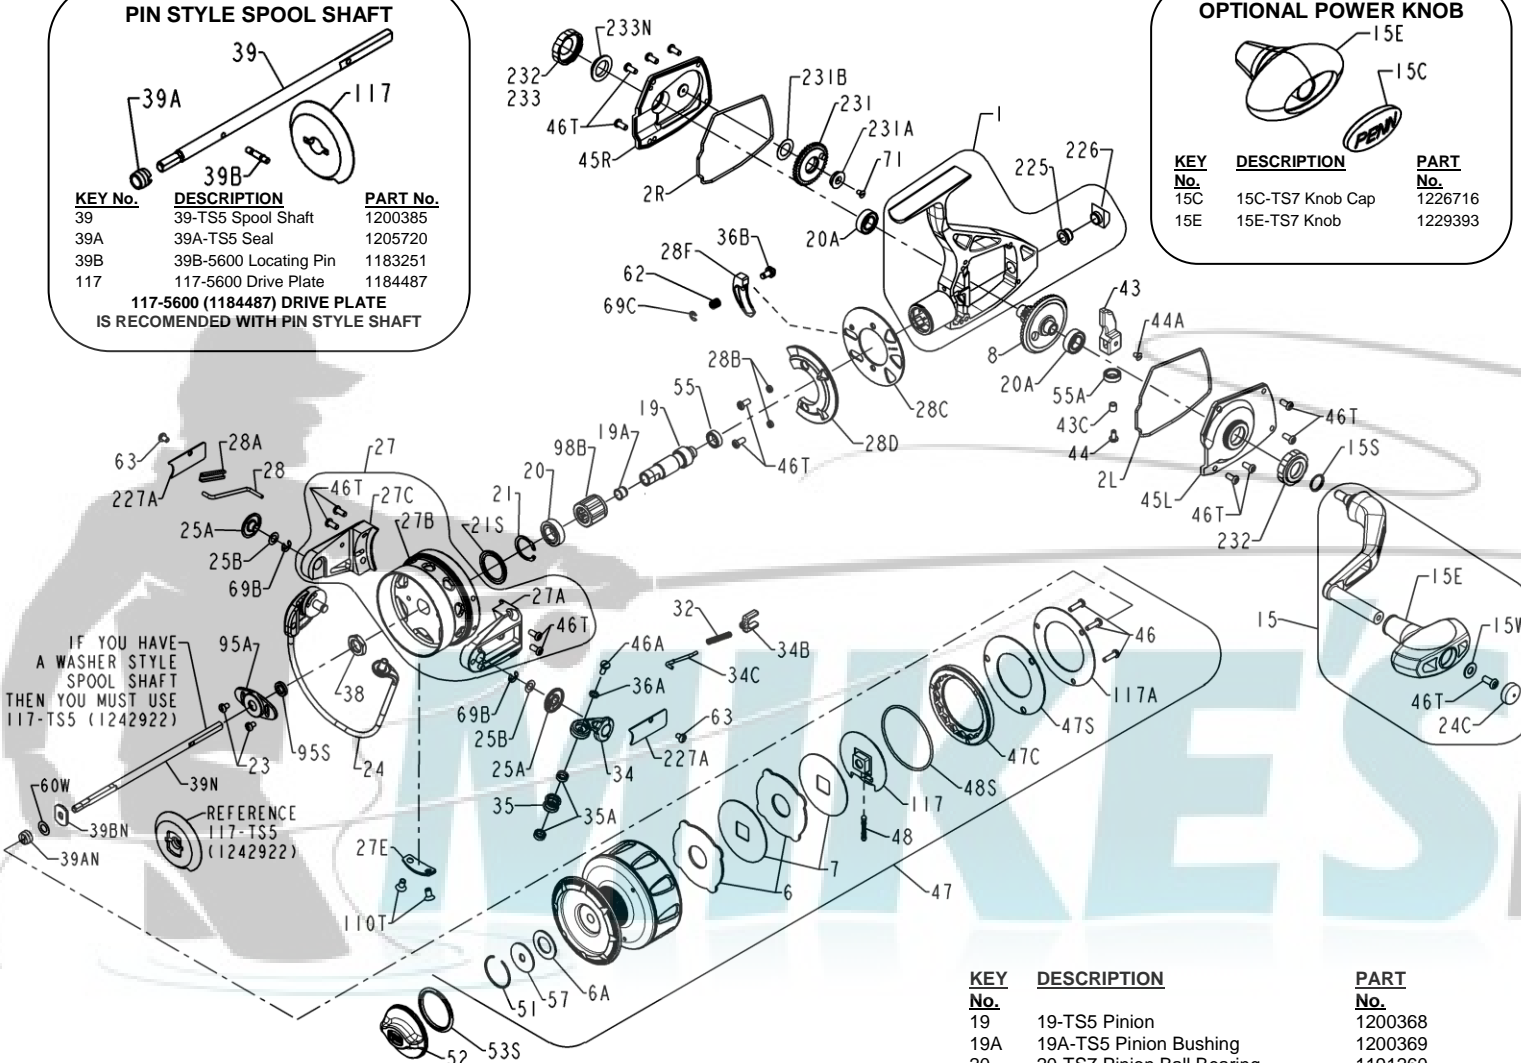

PENN PARTS LIST FOR MODELS TRQS5-B (Black) & TRQS5-G (Gold)

REEL ASM NO's 1227747 (TRQS5-B) & 1227750 (TRQS5-G)

PIN STYLE SPOOL SHAFT

KEY No.	DESCRIPTION	PART No.
39	39-TS5 Spool Shaft	1200385
39A	39A-TS5 Seal	1205720
39B	39B-5600 Locating Pin	1183251
117	117-5600 Drive Plate	1184487

117-5600 (1184487) DRIVE PLATE IS RECOMMENDED WITH PIN STYLE SHAFT

OPTIONAL POWER KNOB

KEY No.	DESCRIPTION	PART No.
15C	15C-TS7 Knob Cap	1226716
15E	15E-TS7 Knob	1229393

IF YOU HAVE A WASHER STYLE SPOOL SHAFT THEN YOU MUST USE 117-TS5 (1242922)

KEY No.	DESCRIPTION	PART No.
1	1-TS5B Housing Asm (Black)	1200362
1	1-TS5G Housing Asm (Gold)	1200363
2L	2L-TS5 Left Housing Gasket	1200364
2R	2R-TS5 Right Housing Gasket	1200365
6	6-5600 Eared Drag Washer (2 req)	1180923
6A	6-155 Drag Washer	1180915
7	7-5600 Keyed Drag Washer (2 req)	1181019
8	8-TS5 Gear Assembly	1191026
15	15-TS5B Handle Asm (Black)	1200366
15	15-TS5G Handle Asm (Gold)	1200367
15E	15E-TS5 Knob	1229392
15S	15S-TS7 Handle Seal	1200419
15W	15W-TS7 Washer	1229399

KEY No.	DESCRIPTION	PART No.
19	19-TS5 Pinion	1200368
19A	19A-TS5 Pinion Bushing	1200369
20	20-TS7 Pinion Ball Bearing	1191260
20A	20-TS5 Gear Ball Bearing (2 req)	1200370
21	21-TS7 Retaining Ring	1192641
21S	21S-TS7 Rotor Seal	1191276
23	23-750 Cover Screw (2 req)	1181953
24	24-TS5 Bail Wire Assembly	1191328
24C	24C-525MAG2 Knob Cap	1239041
25A	25A-TS7 Bail Bushing (2 req)	1200331
25B	25B-TS7 Bail Washer (2 req)	1200332
27	27-TS5-B Rotor Asm (Black)	1200371
27	27-TS5-G Rotor Asm (Gold)	1200372
27A	27A-TS5BP Roller Arm (Black)	1280969
27A	27A-TS5GP Roller Arm (Gold)	1280970
27B	27B-TS5B Rotor Cup (Black)	1229734
27B	27B-TS5G Rotor Cup (Gold)	1229735
27C	27C-TS5B Cam Arm (Black)	1229746
27C	27C-TS5G Cam Arm (Gold)	1229747
27E	27E-TS5 Balance Weight	1200373