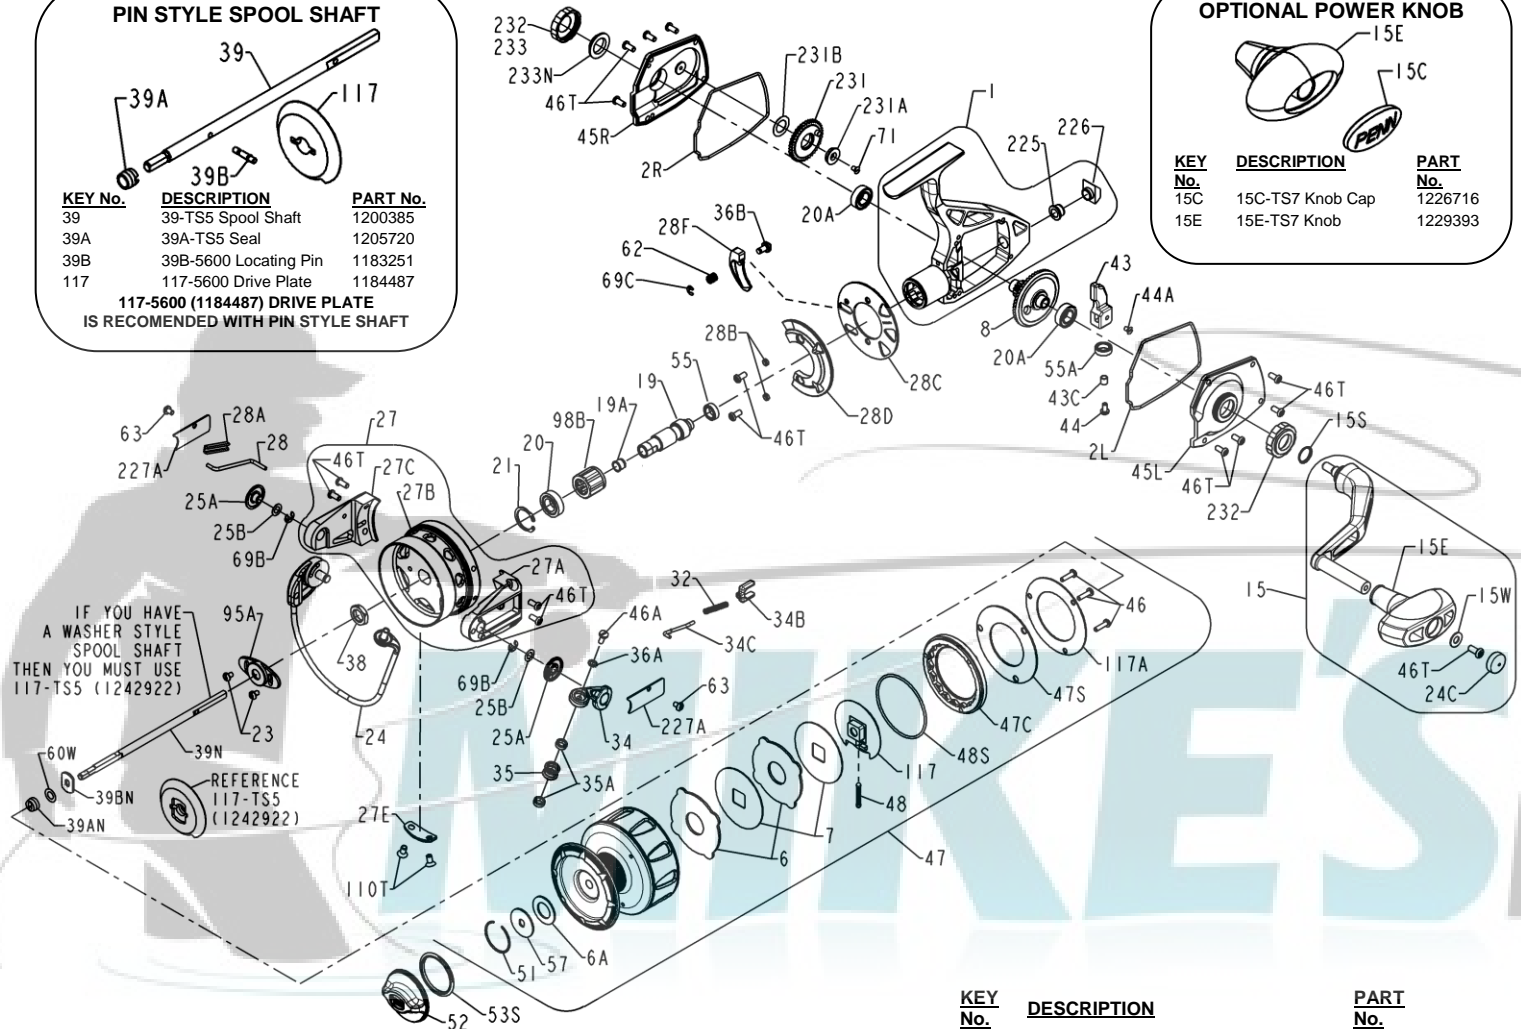

PARTS LIST FOR MODELS TRQS5E-B (Black) & TRQS5E-G (Gold)

REEL ASM NO's 1227749 (TRQS5E-B) & 1233558 (TRQS5E-G)

PIN STYLE SPOOL SHAFT

KEY No.	DESCRIPTION	PART No.
39	39-TS5 Spool Shaft	1200385
39A	39A-TS5 Seal	1205720
39B	39B-5600 Locating Pin	1183251
117	117-5600 Drive Plate	1184487

117-5600 (1184487) DRIVE PLATE IS RECOMENDED WITH PIN STYLE SHAFT

OPTIONAL POWER KNOB

KEY No.	DESCRIPTION	PART No.
15C	15C-TS7 Knob Cap	1226716
15E	15E-TS7 Knob	1229393

IF YOU HAVE A WASHER STYLE SPOOL SHAFT THEN YOU MUST USE 117-TS5 (1242922)

REFERENCE 117-TS5 (1242922)

KEY No.	DESCRIPTION	PART No.
1	1-TS5B Housing Asm (Black)	1200362
1	1-TS5G Housing Asm (Gold)	1200363
2L	2L-TS5 Left Housing Gasket	1200364
2R	2R-TS5 Right Housing Gasket	1200365
6	6-5600 Eared Drag Washer (2 req)	1180923
6A	6-155 Drag Washer	1180915
7	7-5600 Keyed Drag Washer (2 req)	1181019
8	8-TS5 Gear Assembly	1191026
15	15-TS5B Handle Asm (Black)	1200366
15	15-TS5G Handle Asm (Gold)	1200367
15E	15E-TS5 Knob	1229392
15S	15S-TS7 Handle Seal	1200419
15W	15W-TS7 Washer	1229399

KEY No.	DESCRIPTION	PART No.
19	19-TS5 Pinion	1200368
19A	19A-TS5 Pinion Bushing	1200369
20	20-TS7 Pinion Ball Bearing	1191260
20A	20-TS5 Gear Ball Bearing (2 req)	1200370
21	21-TS7 Retaining Ring	1192641
23	23-750 Cover Screw (2 req)	1181953
24	24-TS5 Bail Wire Assembly	1191328
24C	24C-525MAG2 Knob Cap	1239041
25A	25A-TS7 Bail Bushing (2 req)	1200331
25B	25B-TS7 Bail Washer (2 req)	1200332
27	27-TS5-B Rotor Asm (Black)	1200371
27	27-TS5G Rotor Asm (Gold)	1200372
27A	27A-TS5BP Roller Arm (Black)	1280969
27A	27A-TS5GP Roller Arm (Gold)	1280970
27B	27B-TS5B Rotor Cup (Black)	1229734
27B	27B-TS5G Rotor Cup (Gold)	1229735
27C	27C-TS5B Cam Arm (Black)	1229746
27C	27C-TS5G Cam Arm (Gold)	1229747
27E	27E-TS5 Balance Weight	1200373