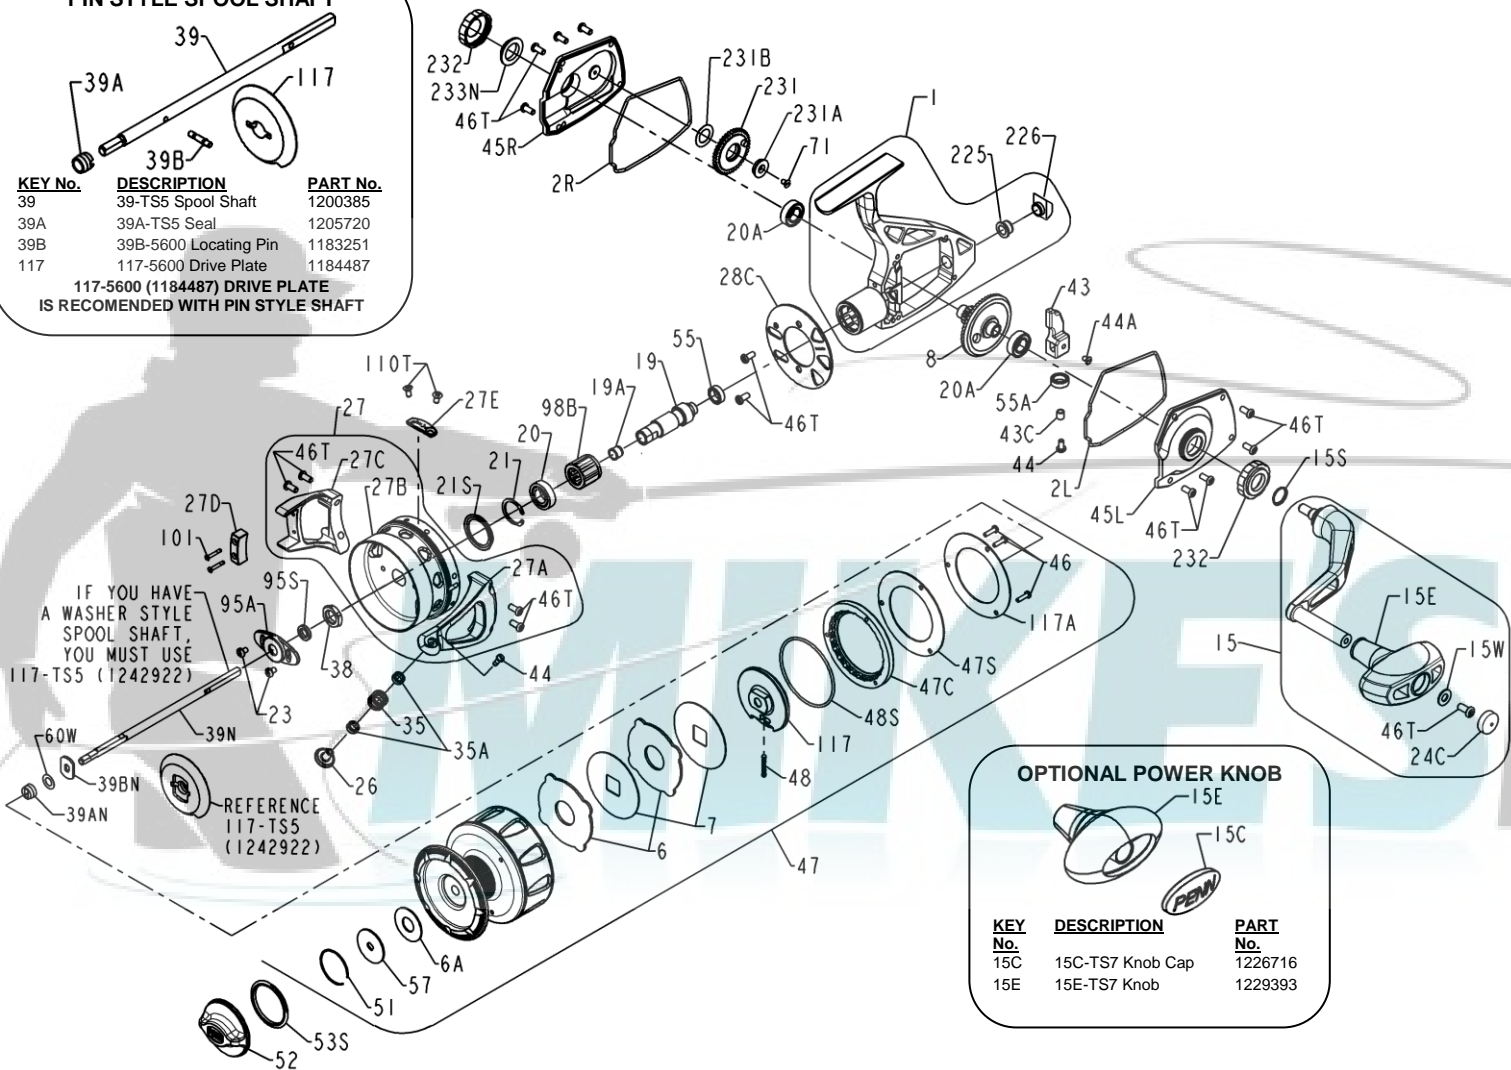

PENN PARTS LIST FOR MODELS TRQS5-BBLS (Bailless Rotor)

REEL ASSEMBLY NO 1227748.

PIN STYLE SPOOL SHAFT

KEY No.	DESCRIPTION	PART No.
39	39-TS5 Spool Shaft	1200385
39A	39A-TS5 Seal	1205720
39B	39B-5600 Locating Pin	1183251
117	117-5600 Drive Plate	1184487

117-5600 (1184487) DRIVE PLATE IS RECOMMENDED WITH PIN STYLE SHAFT

IF YOU HAVE A WASHER STYLE SPOOL SHAFT, YOU MUST USE 117-TS5 (1242922)

REFERENCE 117-TS5 (1242922)

OPTIONAL POWER KNOB

KEY No.	DESCRIPTION	PART No.
15C	15C-TS7 Knob Cap	1226716
15E	15E-TS7 Knob	1229393