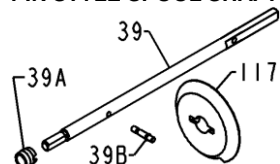

PENN PARTS LIST FOR MODELS TRQS5-BBLS (Bailless Rotor)

REEL ASSEMBLY NO 1227748.

PIN STYLE SPOOL SHAFT

KEY No.	DESCRIPTION	PART No.
39	39-TS5 Spool Shaft	1200385
39A	39A-TS5 Seal	1205720
39B	39B-5600 Locating Pin	1183251
117	117-5600 Drive Plate	1184487

117-5600 (1184487) DRIVE PLATE IS RECOMMENDED WITH PIN STYLE SHAFT

IF YOU HAVE A WASHER STYLE SPOOL SHAFT, YOU MUST USE 117-TS5 (1242922)

REFERENCE 117-TS5 (1242922)

OPTIONAL POWER KNOB

KEY No.	DESCRIPTION	PART No.
15C	15C-TS7 Knob Cap	1226716
15E	15E-TS7 Knob	1229393