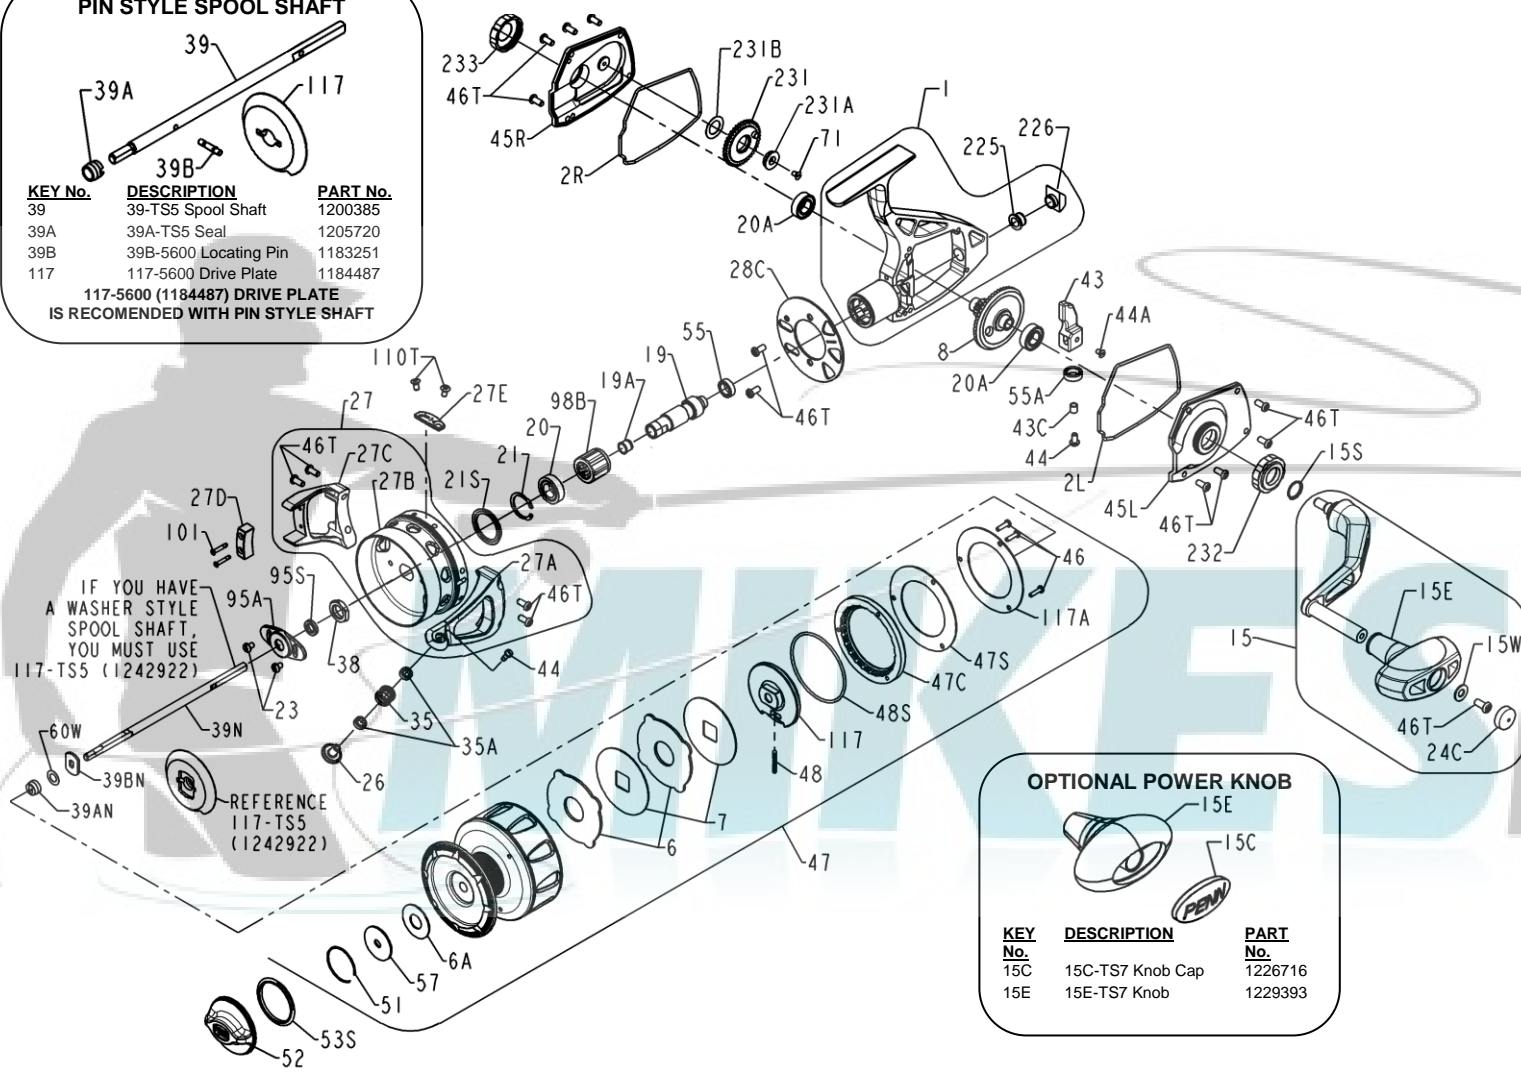

PENN PARTS LIST FOR MODELS TRQS5-BBLS (Bailless Rotor)

REEL ASSEMBLY NO 1227748.

PIN STYLE SPOOL SHAFT

KEY No.	DESCRIPTION	PART No.
39	39-TS5 Spool Shaft	1200385
39A	39A-TS5 Seal	1205720
39B	39B-5600 Locating Pin	1183251
117	117-5600 Drive Plate	1184487

117-5600 (1184487) DRIVE PLATE IS RECOMENDED WITH PIN STYLE SHAFT

IF YOU HAVE A WASHER STYLE SPOOL SHAFT, YOU MUST USE 117-TS5 (1242922)

REFERENCE 117-TS5 (1242922)

OPTIONAL POWER KNOB

KEY No.	DESCRIPTION	PART No.
15C	15C-TS7 Knob Cap	1226716
15E	15E-TS7 Knob	1229393