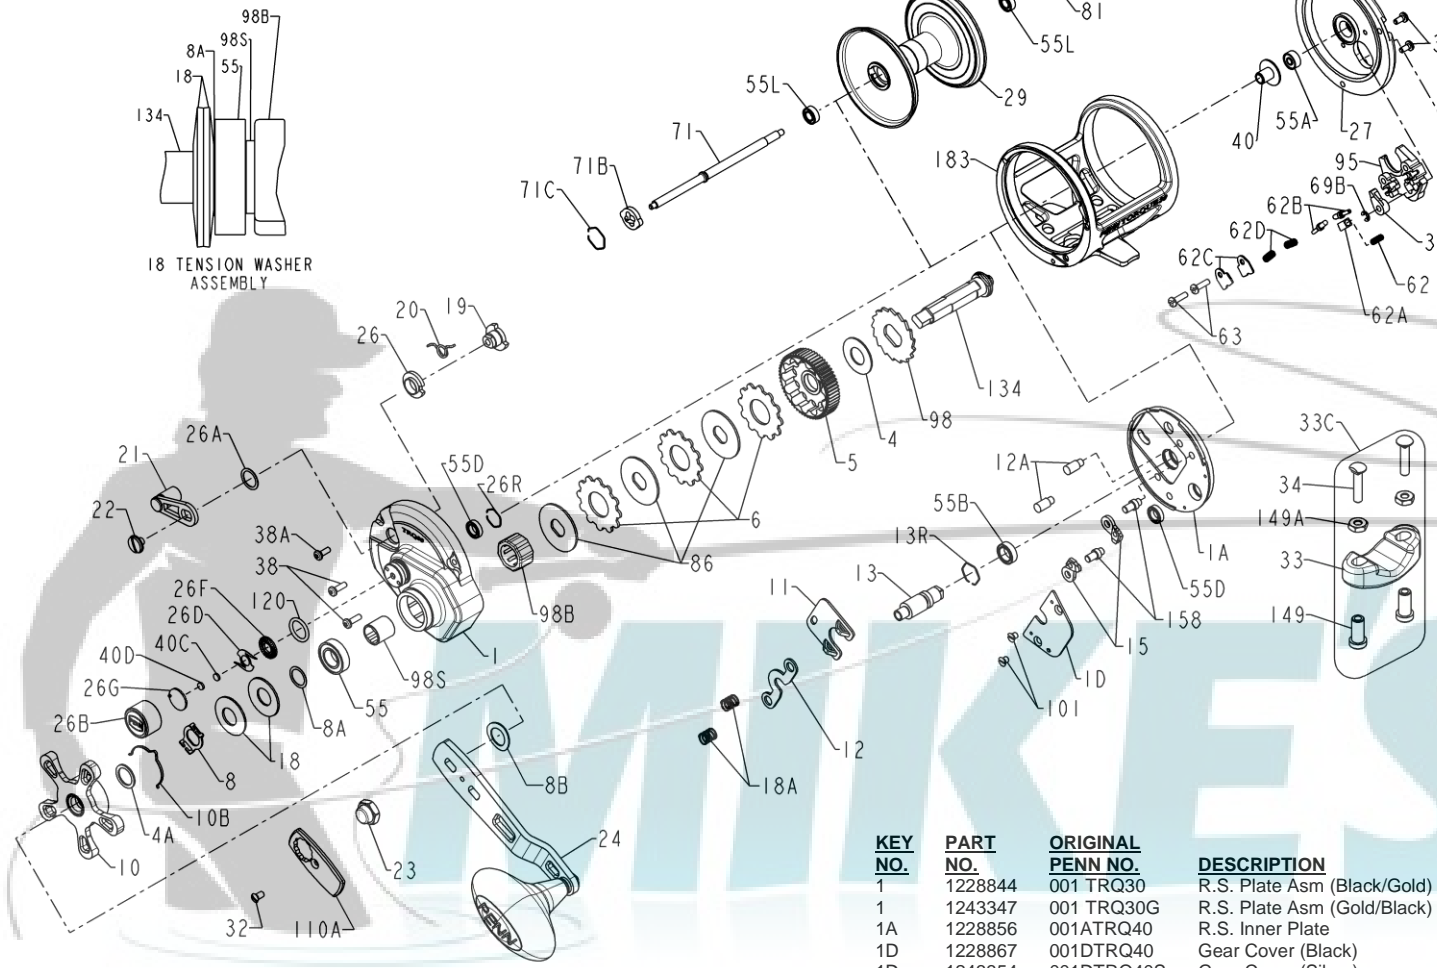

# PARTS LIST FOR MODELS TRQ30B & TRQ30G & TRQ30BEU

REEL ASM NOS. 1206074 & 1236679 & 1207744

18 TENSION WASHER ASSEMBLY

| KEY NO. | PART NO. | ORIGINAL PENN NO. | DESCRIPTION                 |
|---------|----------|-------------------|-----------------------------|
| 1       | 1228844  | 001 TRQ30         | R.S. Plate Asm (Black/Gold) |
| 1       | 1243347  | 001 TRQ30G        | R.S. Plate Asm (Gold/Black) |
| 1A      | 1228856  | 001ATRQ40         | R.S. Inner Plate            |
| 1D      | 1228867  | 001DTRQ40         | Gear Cover (Black)          |
| 1D      | 1243354  | 001DTRQ40S        | Gear Cover (Silver)         |
| 4       | 1180755  | 004 060           | Graphite Washer             |
| 4A      | 1180770  | 004 300T          | Graphite Washer             |
| 5       | 1229005  | 005 TRQ15         | Main Gear Asm               |
| 6       | 1237037  | 006 TRQ40         | Drag Washer, Tab (3 req)    |
| 8       | 1229041  | 008 TRQ40         | Detent Spring Retainer      |
| 8A      | 1229050  | 008ATS7-8         | Shim                        |
| 8B      | 1181056  | 008 060           | Tension Washer              |
| 10      | 1229306  | 010 TRQ40         | Drag Star Asm (Black)       |
| 10      | 1243355  | 010 TRQ40G        | Drag Star Asm (Gold/Silver) |
| 10B     | 1181218  | 010B2.5FR         | Detent Spring               |
| 11      | 1229316  | 011 TRQ40         | Jack                        |
| 12      | 1181271  | 012 555           | Yoke                        |
| 12A     | 1229319  | 012ATRQ40         | Yoke Pin (2 req)            |
| 13      | 1229339  | 013 TRQ15         | Pinion                      |
| 13R     | 1229364  | 013RTRQ40         | Retaining Ring              |
| 15      | 1229374  | 015 TRQ40         | Dog Asm (2 req)             |
| 18      | 1181623  | 018 505           | Tension Washer (2 req)      |
| 18A     | 1181624  | 018 525           | Yoke Spring (2 req)         |
| 19      | 1229430  | 019 TRQ40         | Eccentric                   |