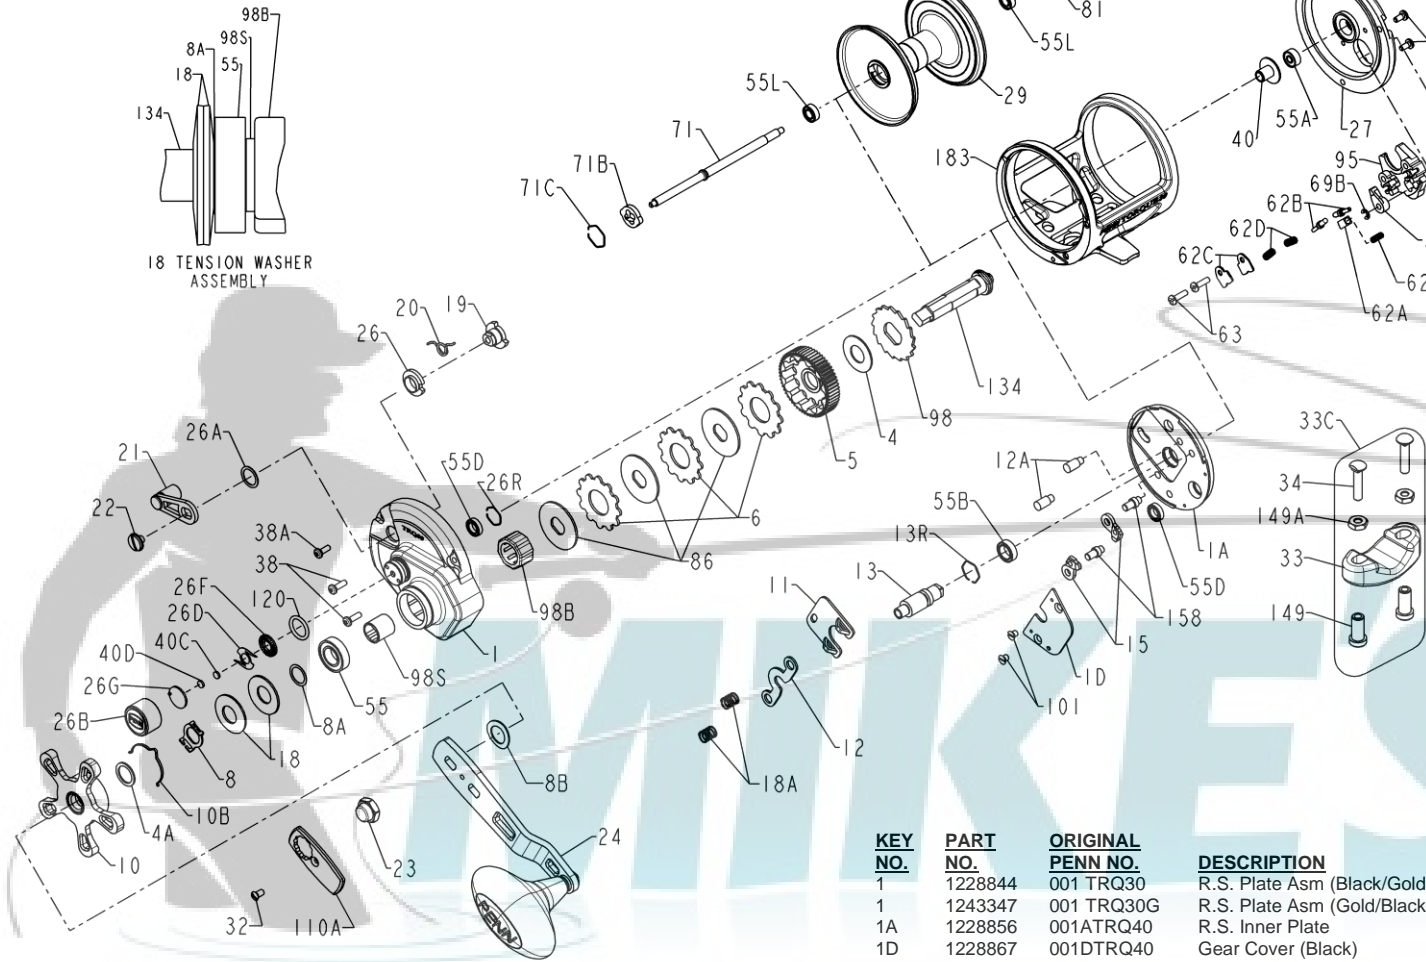

PARTS LIST FOR MODELS TRQ30B & TRQ30G & TRQ30BEU

REEL ASM NOS. 1206074 & 1236679 & 1207744

KEY NO.	PART NO.	ORIGINAL PENN NO.	DESCRIPTION
1	1228844	001 TRQ30	R.S. Plate Asm (Black/Gold)
1	1243347	001 TRQ30G	R.S. Plate Asm (Gold/Black)
1A	1228856	001ATRQ40	R.S. Inner Plate
1D	1228867	001DTRQ40	Gear Cover (Black)
1D	1243354	001DTRQ40S	Gear Cover (Silver)
4	1180755	004 060	Graphite Washer
4A	1180770	004 300T	Graphite Washer
5	1229005	005 TRQ15	Main Gear Asm
6	1237037	006 TRQ40	Drag Washer, Tab (3 req)
8	1229041	008 TRQ40	Detent Spring Retainer
8A	1229050	008ATS7-8	Shim
8B	1181056	008 060	Tension Washer
10	1229306	010 TRQ40	Drag Star Asm (Black)
10	1243355	010 TRQ40G	Drag Star Asm (Gold/Silver)
10B	1181218	010B2.5FR	Detent Spring
11	1229316	011 TRQ40	Jack
12	1181271	012 555	Yoke
12A	1229319	012ATRQ40	Yoke Pin (2 req)
13	1229339	013 TRQ15	Pinion
13R	1229364	013RTRQ40	Retaining Ring
15	1229374	015 TRQ40	Dog Asm (2 req)
18	1181623	018 505	Tension Washer (2 req)
18A	1181624	018 525	Yoke Spring (2 req)
19	1229430	019 TRQ40	Eccentric