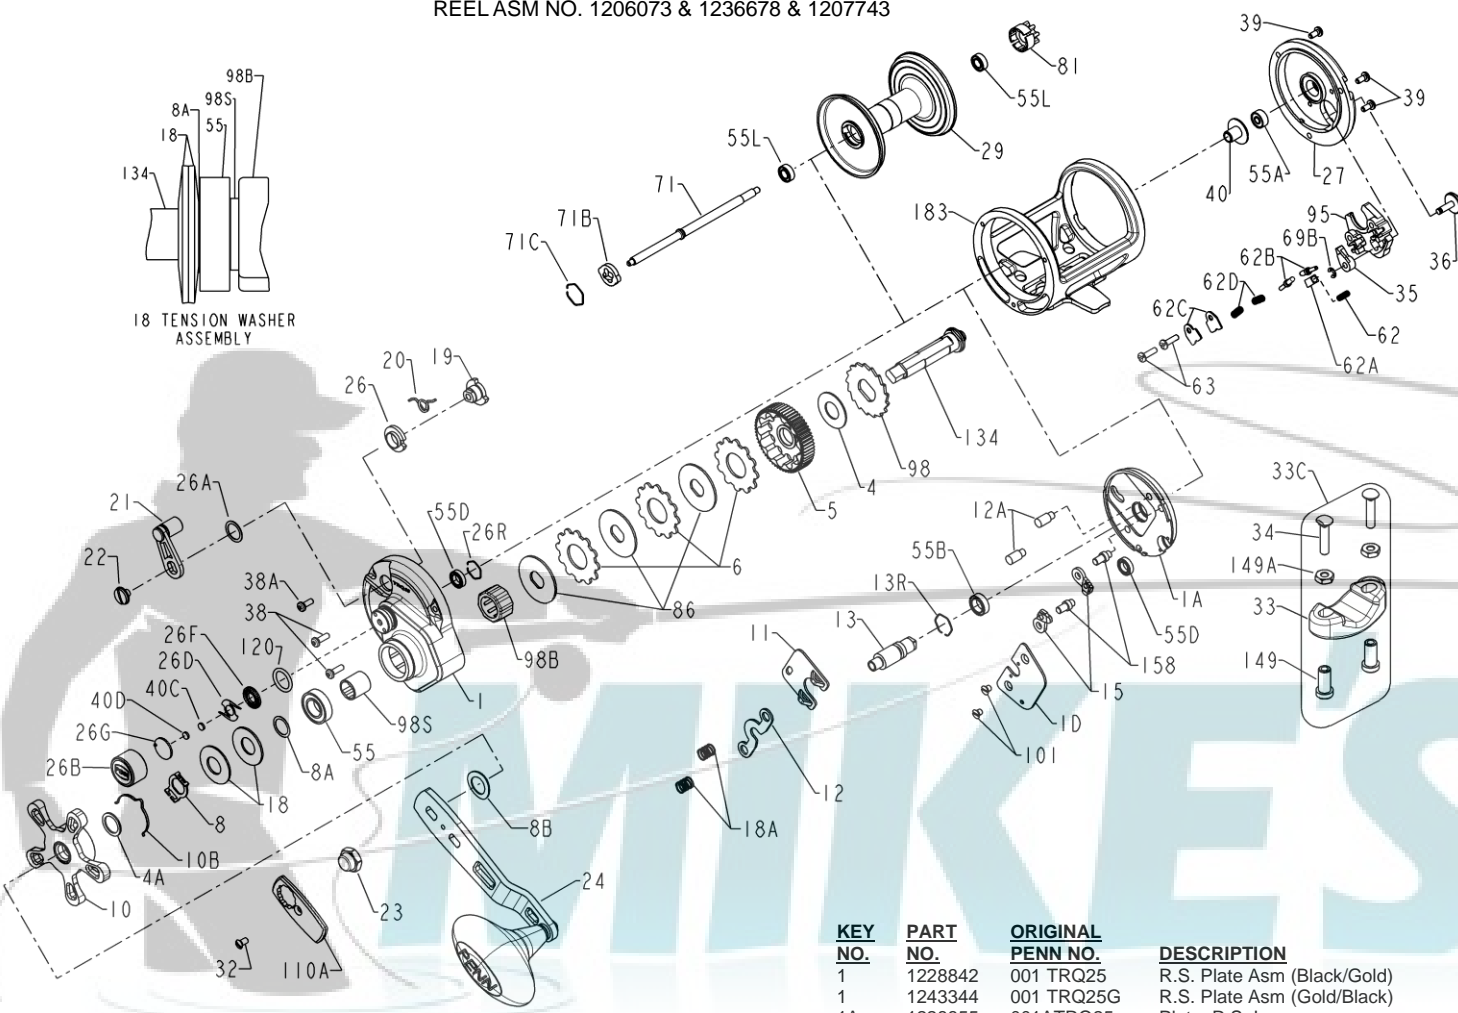

# PARTS LIST FOR MODEL TRQ25B & TRQ25G & TRQ25BEU

REEL ASM NO. 1206073 & 1236678 & 1207743

| KEY NO. | PART NO. | ORIGINAL PENN NO. | DESCRIPTION                   |
|---------|----------|-------------------|-------------------------------|
| 20      | 1181785  | 020 525           | Eccentric Spring              |
| 21      | 1229448  | 021 TRQ25         | Ecc Lever Asm (Black/Gold)    |
| 21      | 1243360  | 021 TRQ25G        | Ecc Lever Asm (Gold/Silver)   |
| 22      | 1229457  | 022 TRQ40         | Sems Screw (Black)            |
| 22      | 1181908  | 022 060CH         | Sems Screw (Silver)           |
| 23      | 1229462  | 023 TRQ40         | Handle Nut (Black)            |
| 23      | 1243364  | 023 TRQ40S        | Nut, Handle (Silver)          |
| 24      | 1229501  | 024 TRQ40         | Handle Asm (Black)            |
| 24      | 1241383  | 024 TRQ40G        | Handle Asm (Gold/Silver)      |
| 26      | 1229579  | 026 TRQ25         | Eccentric Bushing             |
| 26A     | 1229583  | 026ATRQ40         | Lever Washer                  |
| 26B     | 1214706  | 026B525MAG2       | Spool Tension Cap             |
| 26D     | 1125769  | 026D525MAG2       | Click Spring                  |
| 26F     | 1125768  | 026F525MAG2       | Click Plate A                 |
| 26G     | 1125772  | 026G525MAG2       | Click Plate B                 |
| 26R     | 1214654  | 026R525MAG2       | Retaining Ring                |
| 27      | 1229715  | 027 TRQ25         | L.S. Plate (Black/Gold)       |
| 27      | 1243376  | 027 TRQ25G        | L.S. Plate (Gold/Black)       |
| 29      | 1229806  | 029 TRQ25         | Spool (Black/Gold)            |
| 29      | 1243387  | 029 TRQ25G        | Spool (Gold/Silver)           |
| 32      | 1214707  | 032 525MAG2       | 5-40 Screw (Black)            |
| 32      | 1184436  | 110 050           | 5-40 Screw (Silver)           |
| 33      | 1182754  | 033 113           | Rod Clamp                     |
| 33C     | 1229936  | 033CTRQ40         | Rod Clamp Kit                 |
| 34      | 1182788  | 034 045           | 10-24 Screw (2 req)           |
| 35      | 1229949  | 035 TRQ40         | Click Tongue                  |
| 36      | 1229953  | 036 TRQ40         | Click Button (Black)          |
| 36      | 1243392  | 036 TRQ40S        | Click Button (Silver)         |
| 38      | 1229971  | 038 TRQ40         | Screw (Black) (2 req)         |
| 38      | 1243393  | 038 TRQ40S        | Screw (Silver) (2 req)        |
| 38A     | 1229973  | 038ATRQ40         | Screw (Black)                 |
| 38A     | 1243394  | 038ATRQ40S        | Screw (Silver)                |
| 39      | 1229994  | 039 TRQ40         | Screw (Black) (3 req)         |
| 39      | 1243395  | 039 TRQ40S        | Screw (Silver) (3 req)        |
| 40      | 1230004  | 040 TRQ40         | Bushing, L.S. Spool           |
| 40C     | 1208115  | 040C525MAG2       | Washer, Metal Thrust          |
| 40D     | 1125771  | 040D525MAG2       | Washer, Rubber Thrust         |
| 55      | 1183873  | 055 012H          | Ball Bearing                  |
| 55A     | 1183880  | 055 113H          | Ball Bearing                  |
| 55B     | 1214665  | 055 525MAG2       | Ball Bearing (12X8X3.5)       |
| 55D     | 1214666  | 055A525MAG2       | Ball Bearing (2 req)          |
| 55L     | 1192031  | 055L965           | Ball Bearing (2 req)          |
| 62      | 1236596  | 062 TRQ40         | Click Locator Spring          |
| 62A     | 1230189  | 062ATRQ40         | Click Button Locator          |
| 62B     | 1184036  | 062B310           | Click Pin (2 req)             |
| 62C     | 1184041  | 062C321LH         | Spring Cover (2 req)          |
| 62D     | 1184033  | 062A310           | Click Spring (2 req)          |
| 63      | 1230192  | 063 TRQ40         | Screw, Pan Hd (2 req)         |
| 69B     | 1184125  | 069B050           | Retaining Ring                |
| 71      | 1230215  | 071 TRQ25         | Spool Spindle                 |
| 71B     | 1230226  | 071BTRQ40         | Spool Driver                  |
| 71C     | 1230227  | 071CTRQ40         | Retaining Ring                |
| 81      | 1230303  | 081 TRQ40         | Click Ratchet                 |
| 86      | 1184251  | 086 049L          | Drag Washer, Keyed (3 req)    |
| 95      | 1230373  | 095 TRQ40         | Click Housing                 |
| 98      | 1230412  | 098 TRQ40         | Anti-Reverse Ratchet          |
| 98B     | 1200401  | 098B750M          | Anti-Reverse Bearing          |
| 98S     | 1230425  | 098STRQ40         | Bearing Sleeve                |
| 101     | 1184404  | 101 050S          | 5-40 Screw (2 req)            |
| 110A    | 1230439  | 110ATRQ40         | Handle Nut Lock (Black/Gold)  |
| 110A    | 1242335  | 110ATRQ40G        | Handle Nut Lock (Gold/Silver) |
| 120     | 1184522  | 120 113H          | O-Ring                        |
| 134     | 1230592  | 134 TRQ40         | Gear Stud                     |
| 149     | 1184702  | 149 045           | Rod Clamp Nut (2 req)         |
| 149A    | 1184706  | 149 200           | Hex Nut (2 req)               |
| 158     | 1230647  | 158 TRQ40         | Dog Pin (2 req)               |
| 183     | 1230752  | 183 TRQ25         | Frame Asm (Black/Gold)        |
| 183     | 1243407  | 183 TRQ25G        | Frame Asm (Gold/Black)        |
| 183     | 1243405  | 183 TRQ25BEU      | Frame Asm (Blk/Gld Euro)      |