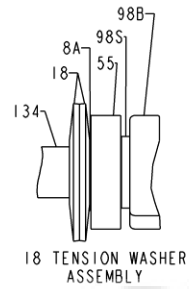

# PARTS LIST FOR MODEL TRQ25B & TRQ25G & TRQ25BEU

REEL ASM NO. 1206073 & 1236678 & 1207743

| KEY NO. | PART NO. | ORIGINAL PENN NO. | DESCRIPTION                   |
|---------|----------|-------------------|-------------------------------|
| 20      | 1181785  | 020 525           | Eccentric Spring              |
| 21      | 1229448  | 021 TRQ25         | Ecc Lever Asm (Black/Gold)    |
| 21      | 1243360  | 021 TRQ25G        | Ecc Lever Asm (Gold/Silver)   |
| 22      | 1229457  | 022 TRQ40         | Sems Screw (Black)            |
| 22      | 1181908  | 022 060CH         | Sems Screw (Silver)           |
| 23      | 1229462  | 023 TRQ40         | Handle Nut (Black)            |
| 23      | 1243364  | 023 TRQ40S        | Nut, Handle (Silver)          |
| 24      | 1229501  | 024 TRQ40         | Handle Asm (Black)            |
| 24      | 1241383  | 024 TRQ40G        | Handle Asm (Gold/Silver)      |
| 26      | 1229579  | 026 TRQ25         | Eccentric Bushing             |
| 26A     | 1229583  | 026ATRQ40         | Lever Washer                  |
| 26B     | 1214706  | 026B525MAG2       | Spool Tension Cap             |
| 26D     | 1125769  | 026D525MAG2       | Click Spring                  |
| 26F     | 1125768  | 026F525MAG2       | Click Plate A                 |
| 26G     | 1125772  | 026G525MAG2       | Click Plate B                 |
| 26R     | 1214654  | 026R525MAG2       | Retaining Ring                |
| 27      | 1229715  | 027 TRQ25         | L.S. Plate (Black/Gold)       |
| 27      | 1243376  | 027 TRQ25G        | L.S. Plate (Gold/Black)       |
| 29      | 1229806  | 029 TRQ25         | Spool (Black/Gold)            |
| 29      | 1243387  | 029 TRQ25G        | Spool (Gold/Silver)           |
| 32      | 1214707  | 032 525MAG2       | 5-40 Screw (Black)            |
| 32      | 1184436  | 110 050           | 5-40 Screw (Silver)           |
| 33      | 1182754  | 033 113           | Rod Clamp                     |
| 33C     | 1229936  | 033CTRQ40         | Rod Clamp Kit                 |
| 34      | 1182788  | 034 045           | 10-24 Screw (2 req)           |
| 35      | 1229949  | 035 TRQ40         | Click Tongue                  |
| 36      | 1229953  | 036 TRQ40         | Click Button (Black)          |
| 36      | 1243392  | 036 TRQ40S        | Click Button (Silver)         |
| 38      | 1229971  | 038 TRQ40         | Screw (Black) (2 req)         |
| 38      | 1243393  | 038 TRQ40S        | Screw (Silver) (2 req)        |
| 38A     | 1229973  | 038ATRQ40         | Screw (Black)                 |
| 38A     | 1243394  | 038ATRQ40S        | Screw (Silver)                |
| 39      | 1229994  | 039 TRQ40         | Screw (Black) (3 req)         |
| 39      | 1243395  | 039 TRQ40S        | Screw (Silver) (3 req)        |
| 40      | 1230004  | 040 TRQ40         | Bushing, L.S. Spool           |
| 40C     | 1208115  | 040C525MAG2       | Washer, Metal Thrust          |
| 40D     | 1125771  | 040D525MAG2       | Washer, Rubber Thrust         |
| 55      | 1183873  | 055 012H          | Ball Bearing                  |
| 55A     | 1183880  | 055 113H          | Ball Bearing                  |
| 55B     | 1214665  | 055 525MAG2       | Ball Bearing (12X8X3.5)       |
| 55D     | 1214666  | 055A525MAG2       | Ball Bearing (2 req)          |
| 55L     | 1192031  | 055L965           | Ball Bearing (2 req)          |
| 62      | 1236596  | 062 TRQ40         | Click Locator Spring          |
| 62A     | 1230189  | 062ATRQ40         | Click Button Locator          |
| 62B     | 1184036  | 062B310           | Click Pin (2 req)             |
| 62C     | 1184041  | 062C321LH         | Spring Cover (2 req)          |
| 62D     | 1184033  | 062A310           | Click Spring (2 req)          |
| 63      | 1230192  | 063 TRQ40         | Screw, Pan Hd (2 req)         |
| 69B     | 1184125  | 069B050           | Retaining Ring                |
| 71      | 1230215  | 071 TRQ25         | Spool Spindle                 |
| 71B     | 1230226  | 071BTRQ40         | Spool Driver                  |
| 71C     | 1230227  | 071CTRQ40         | Retaining Ring                |
| 81      | 1230303  | 081 TRQ40         | Click Ratchet                 |
| 86      | 1184251  | 086 049L          | Drag Washer, Keyed (3 req)    |
| 95      | 1230373  | 095 TRQ40         | Click Housing                 |
| 98      | 1230412  | 098 TRQ40         | Anti-Reverse Ratchet          |
| 98B     | 1200401  | 098B750M          | Anti-Reverse Bearing          |
| 98S     | 1230425  | 098STRQ40         | Bearing Sleeve                |
| 101     | 1184404  | 101 050S          | 5-40 Screw (2 req)            |
| 110A    | 1230439  | 110ATRQ40         | Handle Nut Lock (Black/Gold)  |
| 110A    | 1242335  | 110ATRQ40G        | Handle Nut Lock (Gold/Silver) |
| 120     | 1184522  | 120 113H          | O-Ring                        |
| 134     | 1230592  | 134 TRQ40         | Gear Stud                     |
| 149     | 1184702  | 149 045           | Rod Clamp Nut (2 req)         |
| 149A    | 1184706  | 149 200           | Hex Nut (2 req)               |
| 158     | 1230647  | 158 TRQ40         | Dog Pin (2 req)               |
| 183     | 1230752  | 183 TRQ25         | Frame Asm (Black/Gold)        |
| 183     | 1243407  | 183 TRQ25G        | Frame Asm (Gold/Black)        |
| 183     | 1243405  | 183 TRQ25BEU      | Frame Asm (Blk/Gld Euro)      |