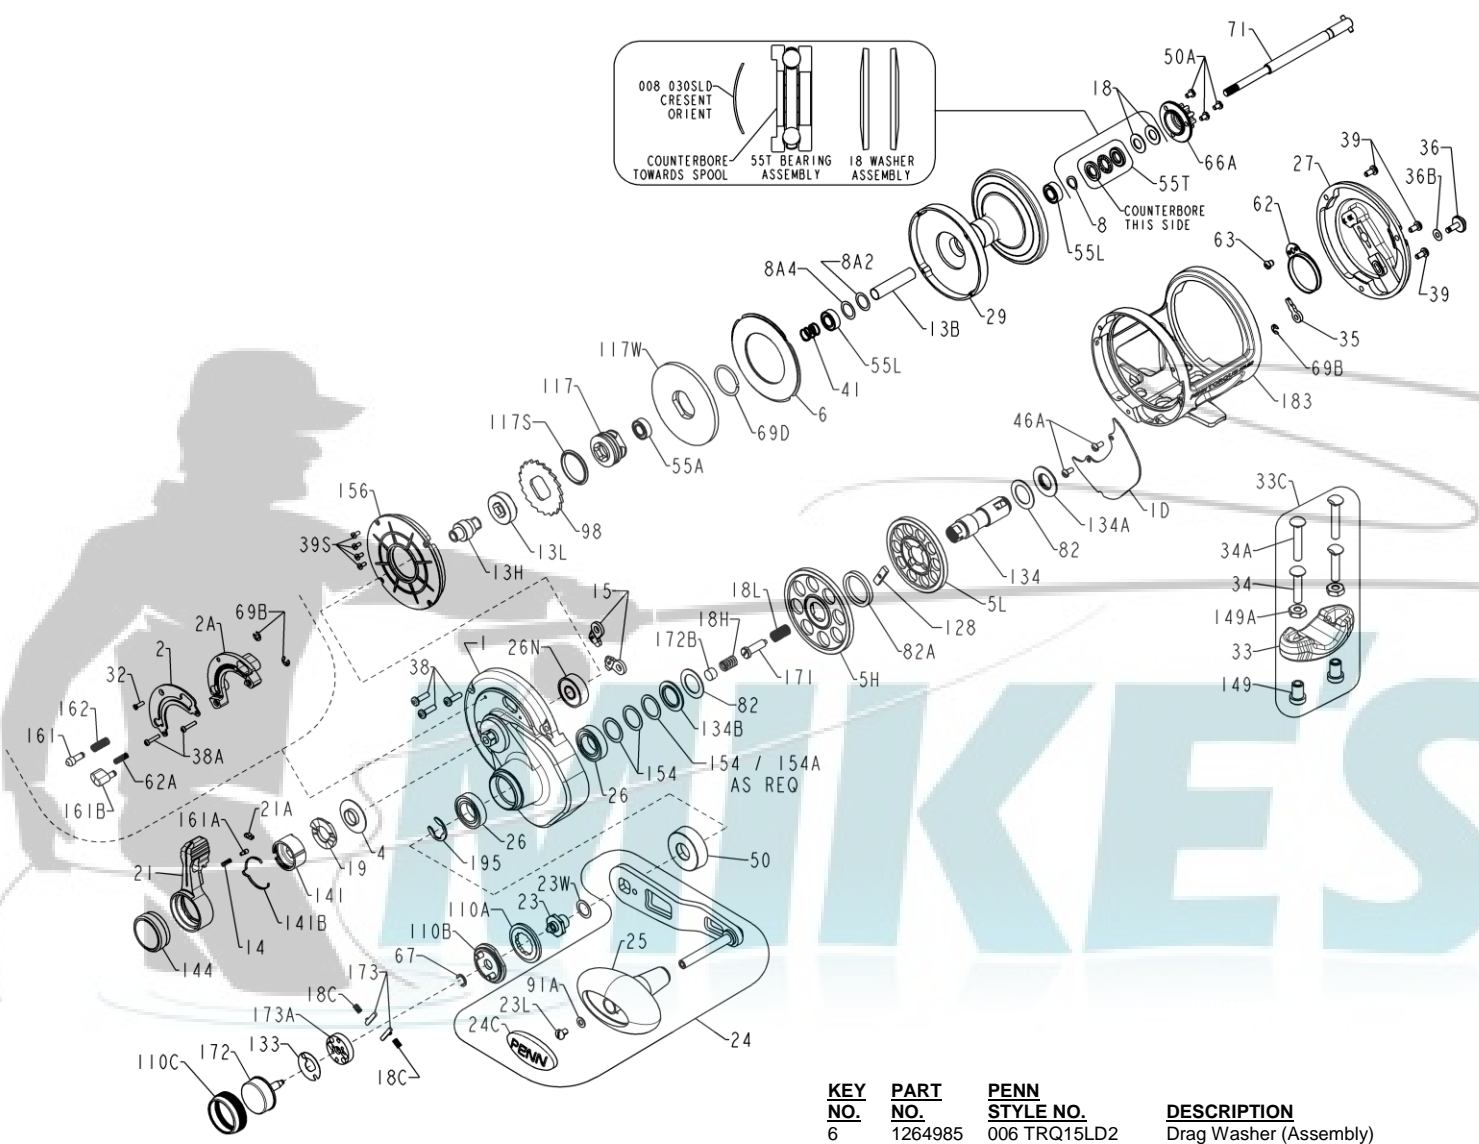

# PARTS LIST FOR MODEL TRQ15LD2G

REEL ASSEMBLY NO 1206027

KEY NO.	PART NO.	PENN STYLE NO.	DESCRIPTION
1	1264955	001 TRQ15LD2G	R.S. Plate Asm (Gold)
1D	1264966	001DTRQ15LD2G	Gear Cover (Gold)
2	1264971	002 TRQ30LD2B	Quadrant, (Black)
2A	1264975	002ATRQ15LD2	Drag Lever Ratchet
4	1264978	004 TRQ15LD2	Washer, Drag Lever
5H	1264979	005 FTH15LD2HS	Gear, High Speed Main
5L	1264980	005 FTH15LD2LS	Gear, Low Speed Main

KEY NO.	PART NO.	PENN STYLE NO.	DESCRIPTION
6	1264985	006 TRQ15LD2	Drag Washer (Assembly)
8	1257843	008 030SLD	Washer, Crescent
8A2	1229045	008ATS5-2	Shim, Spool (As required)
8A4	1229046	008ATS5-4	Shim, Spool (As required)
13B	1264997	013BTRQ15LD2	Spool Sleeve
13H	1264991	013 FTH15LD2HS	Pinion, High Speed
13L	1264992	013 FTH15LD2LS	Pinion, Low Speed
14	1181406	014 535	Spring, Drag Lever Pin
15	1229374	015 TRQ40	Dog Asm (2 req)
18	1265001	018 TRQ40NLD2	Washer, Spring (2 Req)
18C	1181632	018C015KG	Spring, Shift Catch (2 req)
18H	1265002	018H30SLD2	Spring, Shift, Heavy
18L	1265003	018L30SLD2	Spring, Shift, Light
19	1296248	019 TRQ40NLD2	Drag Cam
21	1271007	021 TRQ15LD2G	Drag Lever (Gold)
21A	1265011	021ATRQ30LD2	Lever/Quadrant Spacer