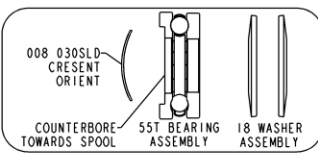

# PARTS LIST FOR MODEL TRQ15LD2G

REEL ASSEMBLY NO 1206027

KEY NO.	PART NO.	PENN STYLE NO.	DESCRIPTION
1	1264955	001 TRQ15LD2G	R.S. Plate Asm (Gold)
1D	1264966	001DTRQ15LD2G	Gear Cover (Gold)
2	1264971	002 TRQ30LD2B	Quadrant, (Black)
2A	1264975	002ATRQ15LD2	Drag Lever Ratchet
4	1264978	004 TRQ15LD2	Washer, Drag Lever
5H	1264979	005 FTH15LD2HS	Gear, High Speed Main
5L	1264980	005 FTH15LD2LS	Gear, Low Speed Main

KEY NO.	PART NO.	PENN STYLE NO.	DESCRIPTION
6	1264985	006 TRQ15LD2	Drag Washer (Assembly)
8	1257843	008 030SLD	Washer, Crescent
8A2	1229045	008ATS5-2	Shim, Spool (As required)
8A4	1229046	008ATS5-4	Shim, Spool (As required)
13B	1264997	013BTRQ15LD2	Spool Sleeve
13H	1264991	013 FTH15LD2HS	Pinion, High Speed
13L	1264992	013 FTH15LD2LS	Pinion, Low Speed
14	1181406	014 535	Spring, Drag Lever Pin
15	1229374	015 TRQ40	Dog Asm (2 req)
18	1265001	018 TRQ40NLD2	Washer, Spring (2 Req)
18C	1181632	018C015KG	Spring, Shift Catch (2 req)
18H	1265002	018H30SLD2	Spring, Shift, Heavy
18L	1265003	018L30SLD2	Spring, Shift, Light
19	1296248	019 TRQ40NLD2	Drag Cam
21	1271007	021 TRQ15LD2G	Drag Lever (Gold)
21A	1265011	021ATRQ30LD2	Lever/Quadrant Spacer