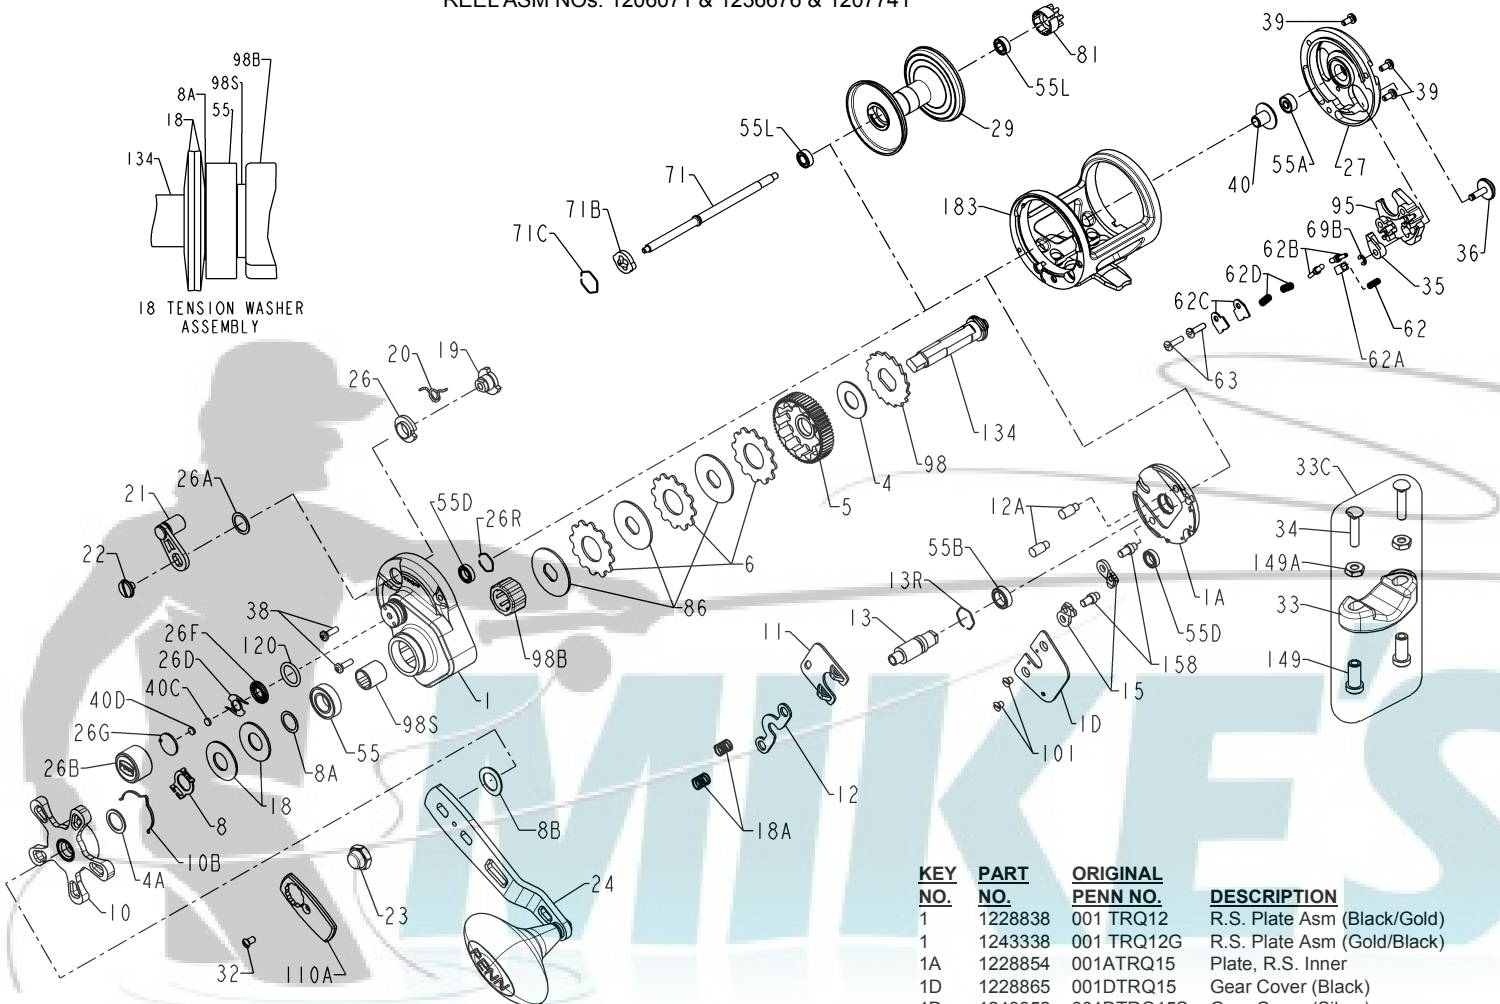

PARTS LIST FOR MODEL TRQ12B & TRQ12G & TRQ12BEU

REEL ASM NOS. 1206071 & 1236676 & 1207741

| KEY NO. | PART NO. | ORIGINAL PENN NO. | DESCRIPTION |
|---------|----------|-------------------|-------------------------------|
| 20 | 1181785 | 020 525 | Eccentric Spring |
| 21 | 1229446 | 021 TRQ15 | Ecc Lever Asm (Black/Silver) |
| 21 | 1243358 | 021 TRQ15G | Ecc Lever Asm (Gold/Silver) |
| 22 | 1229457 | 022 TRQ40 | Sems Screw (Black) |
| 22 | 1181908 | 022 060CH | Sems Screw (Silver) |
| 23 | 1229462 | 023 TRQ40 | Handle Nut (Black) |
| 23 | 1243364 | 023 TRQ40S | Handle Nut (Silver) |
| 24 | 1229501 | 024 TRQ40 | Handle Asm (Black/Gold) |
| 24 | 1241383 | 024 TRQ40G | Handle Asm (Gold/Silver) |
| 26 | 1229579 | 026 TRQ25 | Eccentric Bushing |
| 26A | 1229583 | 026ATRQ40 | Lever Washer |
| 26B | 1214706 | 026B525MAG2 | Spool Tension Cap |
| 26D | 1125769 | 026D525MAG2 | Click Spring |
| 26F | 1125768 | 026F525MAG2 | Click Plate A |
| 26G | 1125772 | 026G525MAG2 | Click Plate B |
| 26R | 1214654 | 026R525MAG2 | Retaining Ring |
| 27 | 1229713 | 027 TRQ12 | L.S. Plate (Black/Gold) |
| 27 | 1243368 | 027 TRQ12G | L.S. Plate (Gold/Black) |
| 27 | 1243366 | 027 TRQ12BEU | L.S. Plate (Black/Gold Euro) |
| 29 | 1229804 | 029 TRQ12 | Spool (Black/Gold) |
| 29 | 1243385 | 029 TRQ12G | Spool (Gold/Silver) |
| 32 | 1214707 | 032 525MAG2 | 5-40 Screw (Black) |
| 32 | 1184436 | 110 050 | 5-40 Screw (Silver) |
| 33 | 1182754 | 033 113 | Rod Clamp |
| 33C | 1229935 | 033CTRQ15 | Rod Clamp Kit |
| *34 | *1229940 | *034 TRQ15 | *Rod Clamp Screw (2 in kit) |
| 34 | 1182788 | 034 045 | Rod Clamp Screw 7/8 (2 req) |
| 35 | 1229949 | 035 TRQ40 | Click Tongue |
| 36 | 1229953 | 036 TRQ40 | Click Button (Black) |
| 36 | 1243392 | 036 TRQ40S | Click Button (Silver) |
| 38 | 1229971 | 038 TRQ40 | Screw (Black) (2 req) |
| 38 | 1243393 | 038 TRQ40S | Screw (Silver) (2 req) |
| 39 | 1229994 | 039 TRQ40 | Screw (Black) (3 req) |
| 39 | 1243395 | 039 TRQ40S | Screw (Silver) (3 req) |
| 40 | 1230004 | 040 TRQ40 | Bushing, L.S. Spool |
| 40C | 1208115 | 040C525MAG2 | Washer, Metal Thrust |
| 40D | 1125771 | 040D525MAG2 | Washer, Rubber Thrust |
| 55 | 1183873 | 055 012H | Ball Bearing |
| 55A | 1183880 | 055 113H | Ball Bearing |
| 55B | 1214665 | 055 525MAG2 | Ball Bearing (12X8X3.5) |
| 55D | 1214666 | 055A525MAG2 | Ball Bearing (2 req) |
| 55L | 1192031 | 055L965 | Ball Bearing (2 req) |
| 62 | 1236596 | 062 TRQ40 | Click Locator Spring |
| 62A | 1230189 | 062ATRQ40 | Click Button Locator |
| 62B | 1184036 | 062B310 | Click Pin (2 req) |
| 62C | 1184041 | 062C321LH | Spring Cover (2 req) |
| 62D | 1184033 | 062A310 | Click Spring (2 req) |
| 63 | 1230192 | 063 TRQ40 | Screw, Pan Hd (2 req) |
| 69B | 1184125 | 069B050 | Retaining Ring |
| 71 | 1230214 | 071 TRQ15 | Spool Spindle |
| 71B | 1230226 | 071BTRQ40 | Spool Driver |
| 71C | 1230227 | 071CTRQ40 | Retaining Ring |
| 81 | 1230303 | 081 TRQ40 | Click Ratchet |
| 86 | 1184251 | 086 049L | Drag Washer, Keyed (3 req) |
| 95 | 1230373 | 095 TRQ40 | Click Housing |
| 98 | 1230412 | 098 TRQ40 | Anti-Reverse Ratchet |
| 98B | 1200401 | 098B750M | Anti-Reverse Bearing |
| 98S | 1230425 | 098STRQ40 | Bearing Sleeve |
| 101 | 1184404 | 101 050S | 5-40 Screw (2 req) |
| 110A | 1230439 | 110ATRQ40 | Handle Nut Lock (Black/Gold) |
| 110A | 1242335 | 110ATRQ40G | Handle Nut Lock (Gold/Silver) |
| 120 | 1184522 | 120 113H | O-Ring |
| 134 | 1230592 | 134 TRQ40 | Gear Stud |
| 149 | 1230616 | 149 TRQ15 | Rod Clamp Nut (2 req) |
| 149A | 1184706 | 149 200 | Hex Nut (2 req) |
| 158 | 1230647 | 158 TRQ40 | Dog Pin (2 req) |
| 183 | 1230748 | 183 TRQ12 | Frame Asm (Black/Gold) |
| 183 | 1243399 | 183 TRQ12G | Frame Asm (Gold/Black) |
| 183 | 1243397 | 183 TRQ12BEU | Frame Asm (Blk/Gld Euro) |