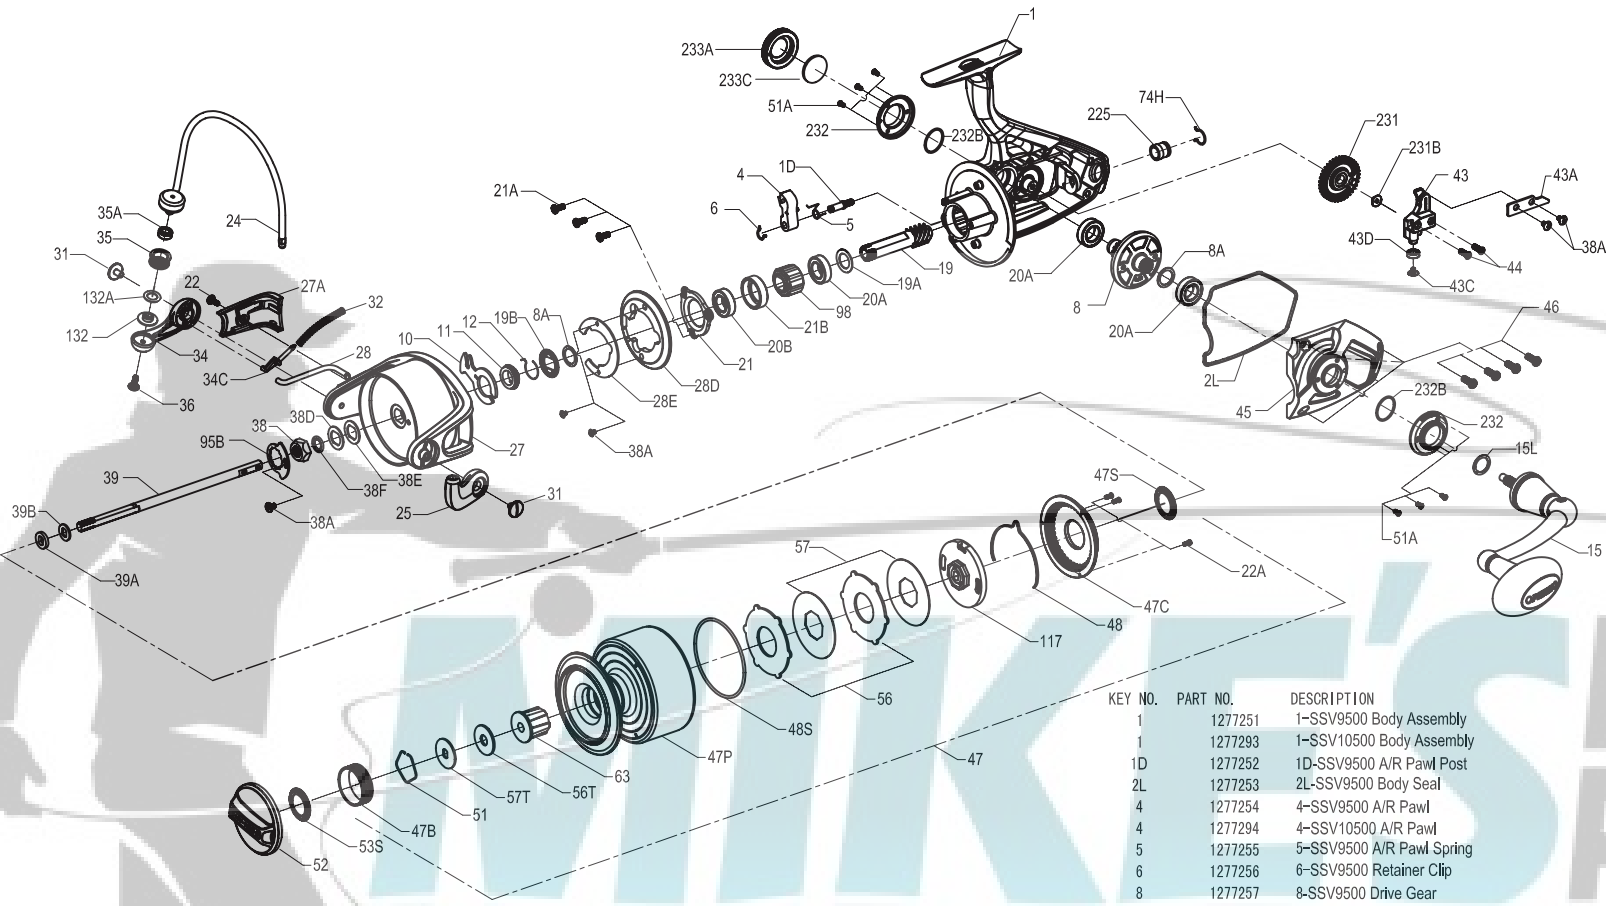

PARTS LIST FOR MODEL SSV9500/SSV10500

KEY NO.	PART NO.	DESCRIPTION
27	1277296	27-SSV10500 Rotor
27A	1277266	27A-SSV9500 Rotor Cover
28	1277267	28-SSV9500 Bail Trip Lever
28D	1277268	28D-SSV9500 Rotor Brake
28D	1277297	28D-SSV10500 Rotor Brake
28E	1294661	28E-SSV9500 Rotor Brake Cover
28E	1294662	28E-SSV10500 Rotor Brake Cover
31	1277055	31-SSV5500 Bail Arm Screw (2req)
32	1277270	32-SSV9500 Bail Spring
34	1277163	34-SSV7500 Bail Arm
34C	1277164	34C-SSV7500 Pivot Arm
35	1277165	35-SSV7500 Line Roller
35A	1277060	35A-SSV5500 Line Roller Ball Bearing
36	1277166	36-SSV7500 Line Roller Screw
38	1309004	38-SSV9500 Rotor Nut
38A	1277063	38A-SSV5500 Rotor Nut Lock Plate Screw(5req)
38D	1277168	38D-SSV7500 Rotor Washer
38E	1309005	38E-SSV9500 Pinion Washer
38F	1309006	38F-SSV9500 Mainshaft Seal
39	1277271	39-SSV9500 Main Shaft
39A	1288190	39A-SSV9500 Spool Adjust Washer
39B	1288191	39B-SSV9500 Mainshaft Washer
43	1277272	43-SSV9500 Oscillation Slider
43A	1277273	43A-SSV9500 Oscillation Slider Guide
43C	1277071	43C-SSV5500 Oscillation Slider Bushing Screw
43D	1279457	43D-SSV3500 Oscillation Slider Bushing
44	1277174	44-SSV7500 Main Shaft Screw (2req)
45	1277274	45-SSV9500 Body Cover
45	1277298	45-SSV10500 Body Cover
46	1277275	46-SSV9500 Body Cover Screw (4req)
47	1277276	47-SSV9500 Spool Assembly
47	1277299	47-SSV10500 Spool Assembly
47B	1277208	47B-SSV8500 Spool Band
47C	1277277	47C-SSV9500 Drag Cover
47P	1277279	47P-SSV9500 Spool
47P	1277301	47P-SSV10500 Spool
47S	1277280	47S-SSV9500 Drag Drive Plate Seal
48	1277281	48-SSV9500 Spool Clicker
48S	1277282	48S-SSV9500 Drag Cover Seal
51	1277085	51-SSV5500 Drag Washer Retainer
51A	1277183	51A-SSV7500 Bearing Retainer Screw (6req)
52	1277283	52-SSV9500 Drag Knob Assembly
52	1277302	52-SSV10500 Drag Knob Assembly
53S	1293253	53S-SSV7500 Drag Knob Seal
56	1277284	56-SSV9500 Drag Friction Washer (2req)
56T	1277089	56T-SSV5500 Drag Friction Washer
57	1277285	57-SSV9500 Keyed Drag Washer (2req)
57T	1277187	57T-SSV7500 Keyed Drag Washer
63	1277286	63-SSV9500 Spool Bushing
74H	1277287	74H-SSV9500 Rear Bushing E-Clip
95B	1277189	95B-SSV7500 Rotor Nut Locking Plate
98	1277190	98-SSV7500 Clutch / Sleeve Assembly
117	1277288	117-SSV9500 Drag Drive Plate
132	1277192	132-SSV7500 Line Roller Collar
132A	1277097	132A-SSV5500 Line Roller Washer
225	1277289	225-SSV9500 Rear Bushing
231	1277290	231-SSV9500 Oscillation Gear
231B	1277100	231B-SSV5500 Oscillation Gear Screw
232	1277292	232-SSV9500 Bearing Retainer (2req)
232	1277303	232-SSV10500 Bearing Retainer (2req)
232B	1277195	232B-SSV7500 O-Ring (2req)
233A	1277196	233A-SSV7500 Handle Cap
233C	1277197	233C-SSV7500 Handle Cap Washer