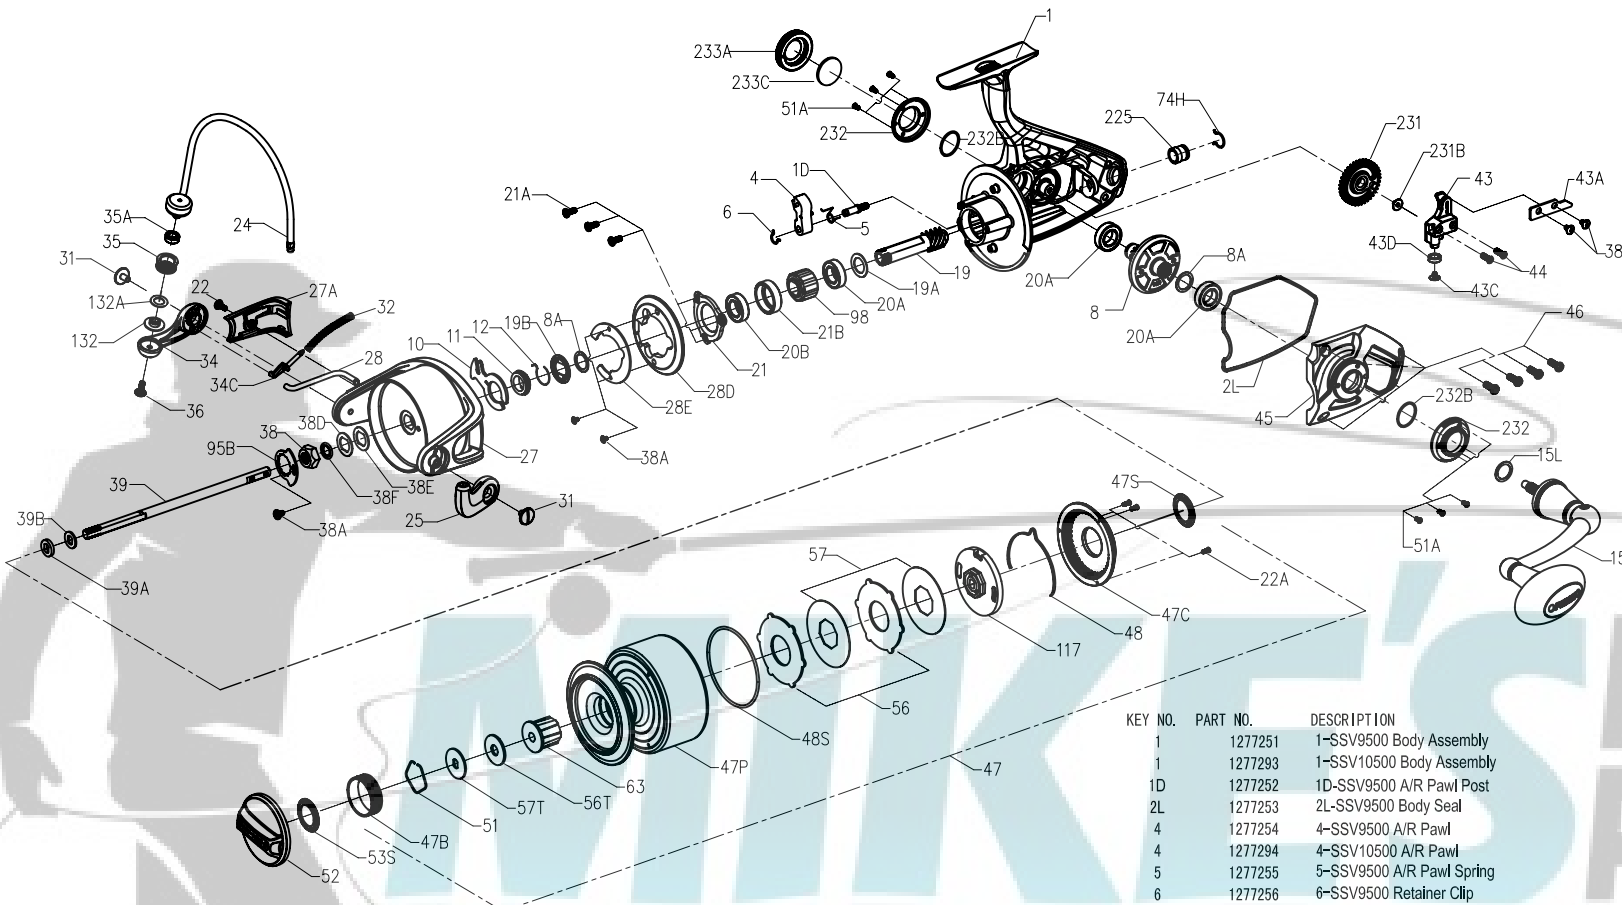

PARTS LIST FOR MODEL SSV9500/SSV10500

KEY NO.	PART NO.	DESCRIPTION
27	1277265	27-SSV9500 Rotor
27	1277296	27-SSV10500 Rotor
27A	1277266	27A-SSV9500 Rotor Cover
28	1277267	28-SSV9500 Bail Trip Lever
28D	1277268	28D-SSV9500 Rotor Brake
28D	1277297	28D-SSV10500 Rotor Brake
28E	1294661	28E-SSV9500 Rotor Brake Cover
28E	1294662	28E-SSV10500 Rotor Brake Cover
31	1277055	31-SSV5500 Bail Arm Screw (2req)
32	1277270	32-SSV9500 Bail Spring
34	1277163	34-SSV7500 Bail Arm
34C	1277164	34C-SSV7500 Pivot Arm
35	1277165	35-SSV7500 Line Roller
35A	1277060	35A-SSV5500 Line Roller Ball Bearing
36	1277166	36-SSV7500 Line Roller Screw
38	1309004	38-SSV9500 Rotor Nut
38A	1277063	38A-SSV5500 Rotor Nut Lock Plate Screw(5req)
38D	1277168	38D-SSV7500 Rotor Washer
38E	1309005	38E-SSV9500 Pinion Washer
38F	1309006	38F-SSV9500 Mainshaft Seal
39	1277271	39-SSV9500 Main Shaft
39A	1288190	39A-SSV9500 Spool Adjust Washer
39B	1288191	39B-SSV9500 Mainshaft Washer
43	1277272	43-SSV9500 Oscillation Slider
43A	1277273	43A-SSV9500 Oscillation Slider Guide
43C	1277071	43C-SSV5500 Oscillation Slider Bushing Screw
43D	1279457	43D-SSV3500 Oscillation Slider Bushing
44	1277174	44-SSV7500 Main Shaft Screw (2req)
45	1277274	45-SSV9500 Body Cover
45	1277298	45-SSV10500 Body Cover
46	1277275	46-SSV9500 Body Cover Screw (4req)
47	1277276	47-SSV9500 Spool Assembly
47	1277299	47-SSV10500 Spool Assembly
47B	1277208	47B-SSV8500 Spool Band
47C	1277277	47C-SSV9500 Drag Cover
47P	1277279	47P-SSV9500 Spool
47P	1277301	47P-SSV10500 Spool
47S	1277280	47S-SSV9500 Drag Drive Plate Seal
48	1277281	48-SSV9500 Spool Clicker
48S	1277282	48S-SSV9500 Drag Cover Seal
51	1277085	51-SSV5500 Drag Washer Retainer
51A	1277183	51A-SSV7500 Bearing Retainer Screw (6req)
52	1277283	52-SSV9500 Drag Knob Assembly
52	1277302	52-SSV10500 Drag Knob Assembly
53S	1293253	53S-SSV7500 Drag Knob Seal
56	1277284	56-SSV9500 Drag Friction Washer (2req)
56T	1277089	56T-SSV5500 Drag Friction Washer
57	1277285	57-SSV9500 Keyed Drag Washer (2req)
57T	1277187	57T-SSV7500 Keyed Drag Washer
63	1277286	63-SSV9500 Spool Bushing
74H	1277287	74H-SSV9500 Rear Bushing E-Clip
95B	1277189	95B-SSV7500 Rotor Nut Locking Plate
98	1277190	98-SSV7500 Clutch / Sleeve Assembly
117	1277288	117-SSV9500 Drag Drive Plate
132	1277192	132-SSV7500 Line Roller Collar
132A	1277097	132A-SSV5500 Line Roller Washer
225	1277289	225-SSV9500 Rear Bushing
231	1277290	231-SSV9500 Oscillation Gear
231B	1277100	231B-SSV5500 Oscillation Gear Screw
232	1277292	232-SSV9500 Bearing Retainer (2req)
232	1277303	232-SSV10500 Bearing Retainer (2req)
232B	1302503	232B-SSV7500 Bearing Retainer O - Ring (2 req.)
233A	1277196	233A-SSV7500 Handle Cap
233C	1277197	233C-SSV7500 Handle Cap Washer