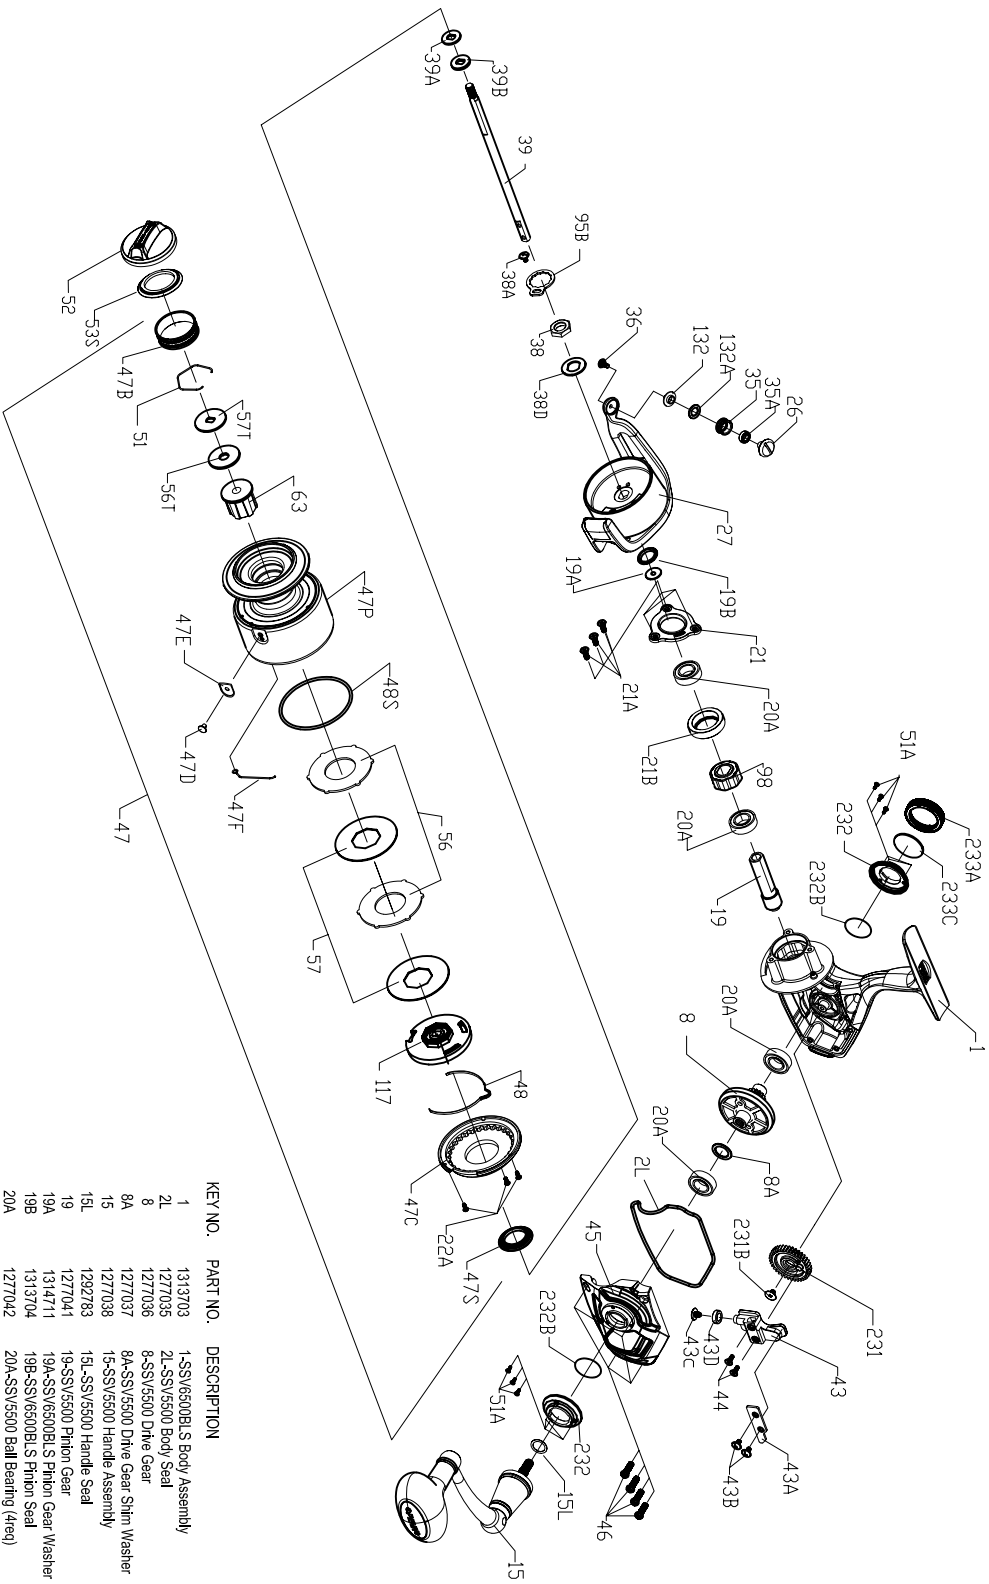

PARTS LIST FOR MODEL SSV6500BLS

407-SSV6500BLS Rev1 04-01-13
1292946

KEY NO.	PART NO.	DESCRIPTION	KEY NO.	PART NO.	DESCRIPTION
1	1313703	1-SSV6500BLS Body Assembly	35	1313708	35-SSV6500BLS Line Roller
2L	1277035	2L-SSV6500 Body Seal	35A	1277060	35A-SSV6500 Line Roller Ball Bearing
8	1277036	8-SSV6500 Drive Gear	36	1277061	36-SSV6500 Line Roller Screw
8A	1277037	8A-SSV6500 Drive Gear Spin Washer	38	1277062	38-SSV6500 Rotor Nut
15	1277038	15-SSV6500 Handle Assembly	39A	1277063	39A-SSV6500 Rotor Nut Lock Plate Screw
15L	1292783	15L-SSV6500 Handle Seal	39D	1277064	39D-SSV6500 Rotor Washer
19	1277041	19-SSV6500 Pinion Gear	39	1277065	39-SSV6500 Main Shaft
19A	1314711	19A-SSV6500BLS Pinion Gear Washer	39A	1277066	39A-SSV6500 Spool Adjust Washer
19B	1313704	19B-SSV6500BLS Pinion Seal	39B	1277067	39B-SSV6500 Main Shaft Washer
20A	1277042	20A-SSV6500 Ball Bearing (4req)	43	1277068	43-SSV6500 Oscillation Slider
21	1313705	21-SSV6500BLS Pinion Bearing Retainer	43A	1277069	43A-SSV6500 Oscillation Slider Guide
21A	1277044	21A-SSV6500 Pinion Bearing Retainer Screw (3req)	43B	1277070	43B-SSV6500 Oscillation Slider Guide Screw (2req)
21B	1277045	21B-SSV6500 Pinion Ball Bearing Collar	43C	1277071	43C-SSV6500 Oscillation Slider Busting Screw
22A	1277047	22A-SSV			