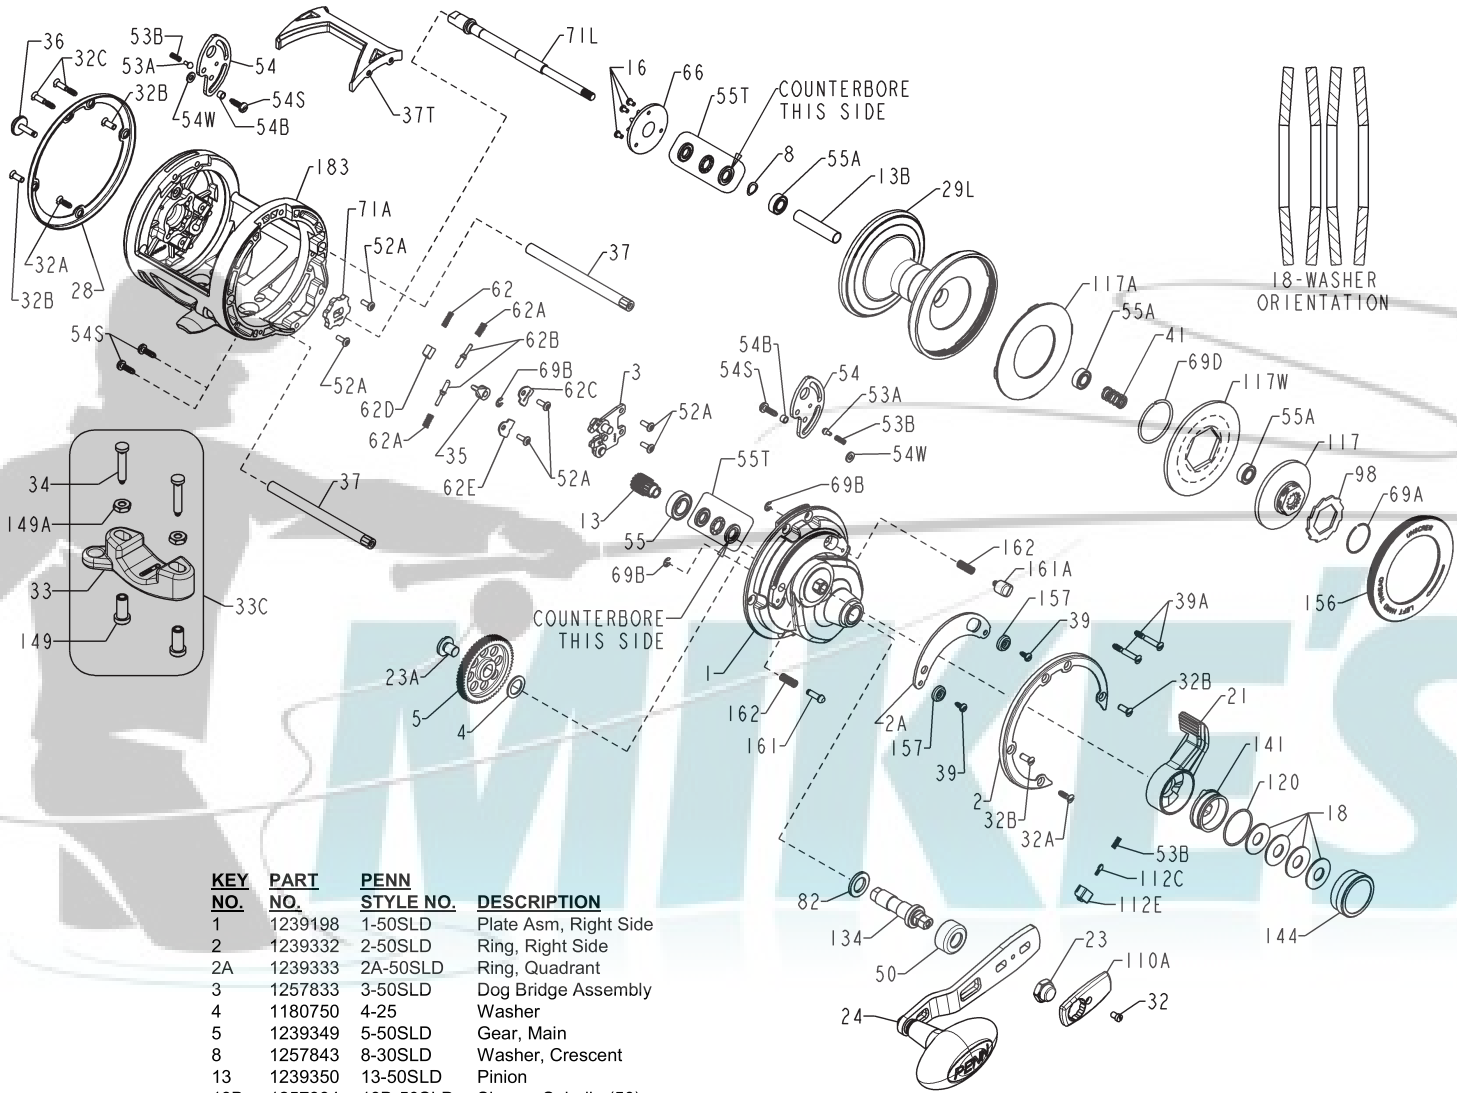

PARTS LIST FOR MODEL SQL50LD & SQL60LD

REEL ASM NOS. 1206095 (SQL50LD) & 1206096 (SQL60LD)

KEY NO.	PART NO.	PENN STYLE NO.	DESCRIPTION
1	1239198	1-50SLD	Plate Asm, Right Side
2	1239332	2-50SLD	Ring, Right Side
2A	1239333	2A-50SLD	Ring, Quadrant
3	1257833	3-50SLD	Dog Bridge Assembly
4	1180750	4-25	Washer
5	1239349	5-50SLD	Gear, Main
8	1257843	8-30SLD	Washer, Crescent
13	1239350	13-50SLD	Pinion
13B	1257834	13B-50SLD	Sleeve, Spindle (50)
13B	1257838	13B-60SLD	Sleeve, Spindle (60)
16	1181587	16-975LD	Screw (3 Req)
18	1239352	18-50SLD	Washer, (50) (4 Req)
18	1239425	18-60SLD	Washer, (60) (4 Req)
21	1239353	21-50SLD	Lever, Drag
23	1229462	23-TRQ40	Nut, Handle
23A	1181930	23-6CH	Screw, Main Gear
24	1229501	24-TRQ40	Assembly, Handle
28	1239357	28-50SLD	Ring, Left Side