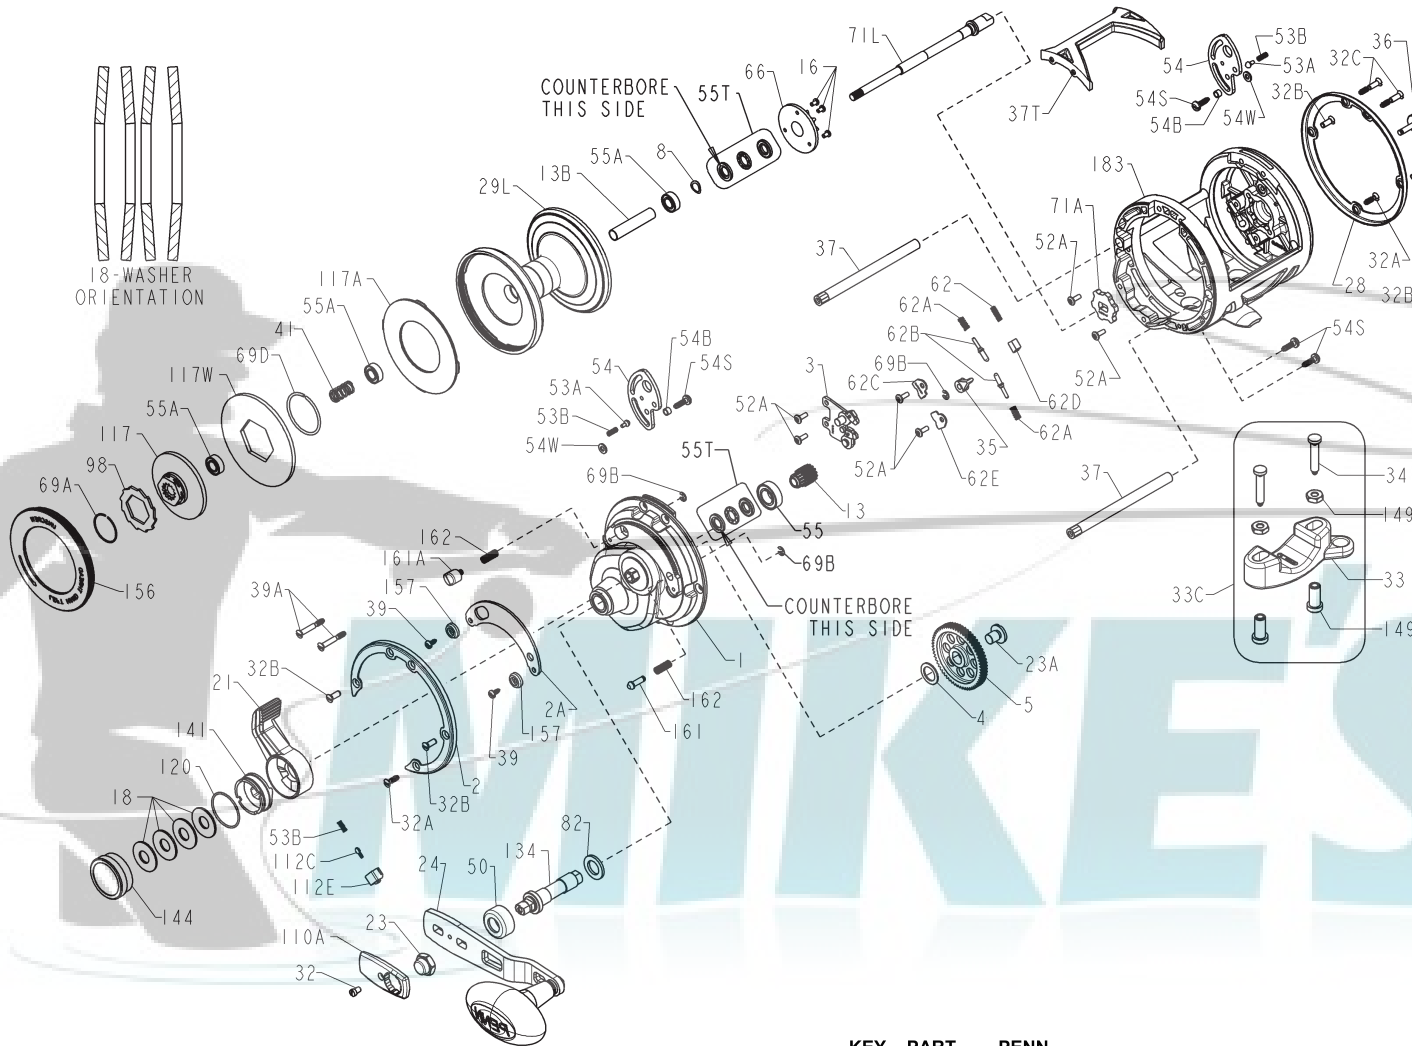

PARTS LIST FOR MODEL SQL60LDLH

REEL ASM NO 1238642

KEY NO.	PART NO.	PENN STYLE NO.	DESCRIPTION
21	1260194	21-60SLDLH	Lever- LH Drag
23	1229462	23-TRQ40	Nut, Handle
23A	1181930	23-6CH	Screw, Main Gear
24	1229501	24-TRQ40	Assembly, Handle
28	1239357	28-50SLD	Ring, Left Side
29L	1260196	29L-60SLDLH	Spool- LH
32	1182708	32-15	Screw, Handle Lock
32A	1238924	32-30SLD	Screw (2 Req)
32B	1182722	32-310	Screw (4 Req)
32C	1239359	32-50SLD	Screw (2 Req)
33	1197532	33-114H2	Rod Clamp
33C	1197534	33C-114H2	Rod Clamp Kit
34	1182786	34-16VS	Screw, Rod Clamp (2 Req)
35	1238939	35-30SLD	Tongue, Click
36	1238940	36-30SLD	Button, Click
37	1239426	37-60SLD	Bar, Spacer (2 Req)
37T	1239427	37T-60SLD	Bar, Top Spacer
39	1238942	39-30SLD	Screw, Thread Cutting (2 Req)
39A	1239362	39-50SLD	Screw (2 Req)
41	1238943	41-30SLD	Spring
50	1238944	50-30SLD	Shield, Gear Stud
52A	1183843	52A-260	Screw (6 Req)
53A	1183846	53A-5600	Pin, Lug Locating (2 Req)
53B	1183848	53B-5600	Spring, Lug (2) & Drag Click (1)
54	1239363	54-50SLD	Lug, Harness (2 Req)
54B	1239364	54B-50SLD	Bushing, Lug (2 Req)
54S	1238946	54S-50SLD	Screw, Thread Cutting (4 Req)
54W	1239365	54W-50SLD	Washer, Lug (2 Req)
55	1239366	55-50SLD	Bearing (17x9x5)
55A	1238912	55A-50SLD	Bearing (12x6x4) (3 Req)
55T	1239368	55T-50SLD	Bearing Assembly (2 Req)
62	1236596	62-TRQ40	Spring
62A	1184033	62A-310	Spring (2 Req)
62B	1184037	62B-525	Pin, Click (2 Req)
62C	1238914	62C-30SLD	Plate, Click Retaining
62D	1230189	62A-TRQ40	Block, Click Button Locator
62E	1184041	62C-321LH	Plate, Click Retaining
66	1238915	66-30SLD	Ratchet, Click
69A	1238916	69A-30SLD	Ring, Retaining, Round
69B	1184125	69B-50	Ring, Retaining, "E" (3 Req)
69D	1239369	69D-50SLD	Ring, Retaining, Round
71A	1239370	71A-50SLD	Plate, Spindle Locking
71L	1239428	71L-60SLD	Spindle
82	1184220	82-25	Washer
98	1238980	98-30SLD	Ratchet
110A	1238983	110A-30SLD	Plate, Handle Nut Locking
112C	1238984	112C-30SLD	Pin, Click
112E	1238985	112E-30SLD	Housing, Lever Click
117	1239375	117-50SLD-1	Drive Plate
117A	1239402	117A-50SLD	Drag Washer, Assembly
117W	1239406	117W-50SLD	Drag Washer, Metal
120	1239407	120-50SLD	O-Ring
134	1239408	134-50SLD	Gear Stud
141	1260198	141-60SLDLH	Follower- LH Cam
144	1239414	144-50SLD	Knob, Preset
149	1184702	149-45	Rod Clamp Nut (2 Req)
149A	1184706	149-200	Nut, Hex (2 Req)
156	1260200	156-60SLDLH	Cover- LH Drag
157	1239002	157-30SLD	Bushing, Quadrant (2 Req)
161	1239011	161-30SLD	Button, Free Spool
161A	1184787	161-40	Button Asm., Strike
162	1318280	162-TRQ40NLD2	Spring (2 Req)
183	1260202	183-60SLDLH	Frame Asm- LH

KEY NO.	PART NO.	PENN STYLE NO.	DESCRIPTION
1	1260188	1-60SLDLH	Plate Asm- LH R.S.
2	1260190	2-60SLDLH	Ring- LH Right Side
2A	1239333	2A-50SLD	Ring, Quadrant
3	1260192	3-60SLDLH	LH Dog Bridge Asm
4	1180750	4-25	Washer
5	1239349	5-50SLD	Gear, Main
8	1257843	8-30SLD	Washer, Crescent
13	1239350	13-50SLD	Pinion
13B	1257838	13B-60SLD	Sleeve, Spindle
16	1181587	16-975LD	Screw (3 Req)
18	1239425	18-60SLD	Washer, (4 Req)