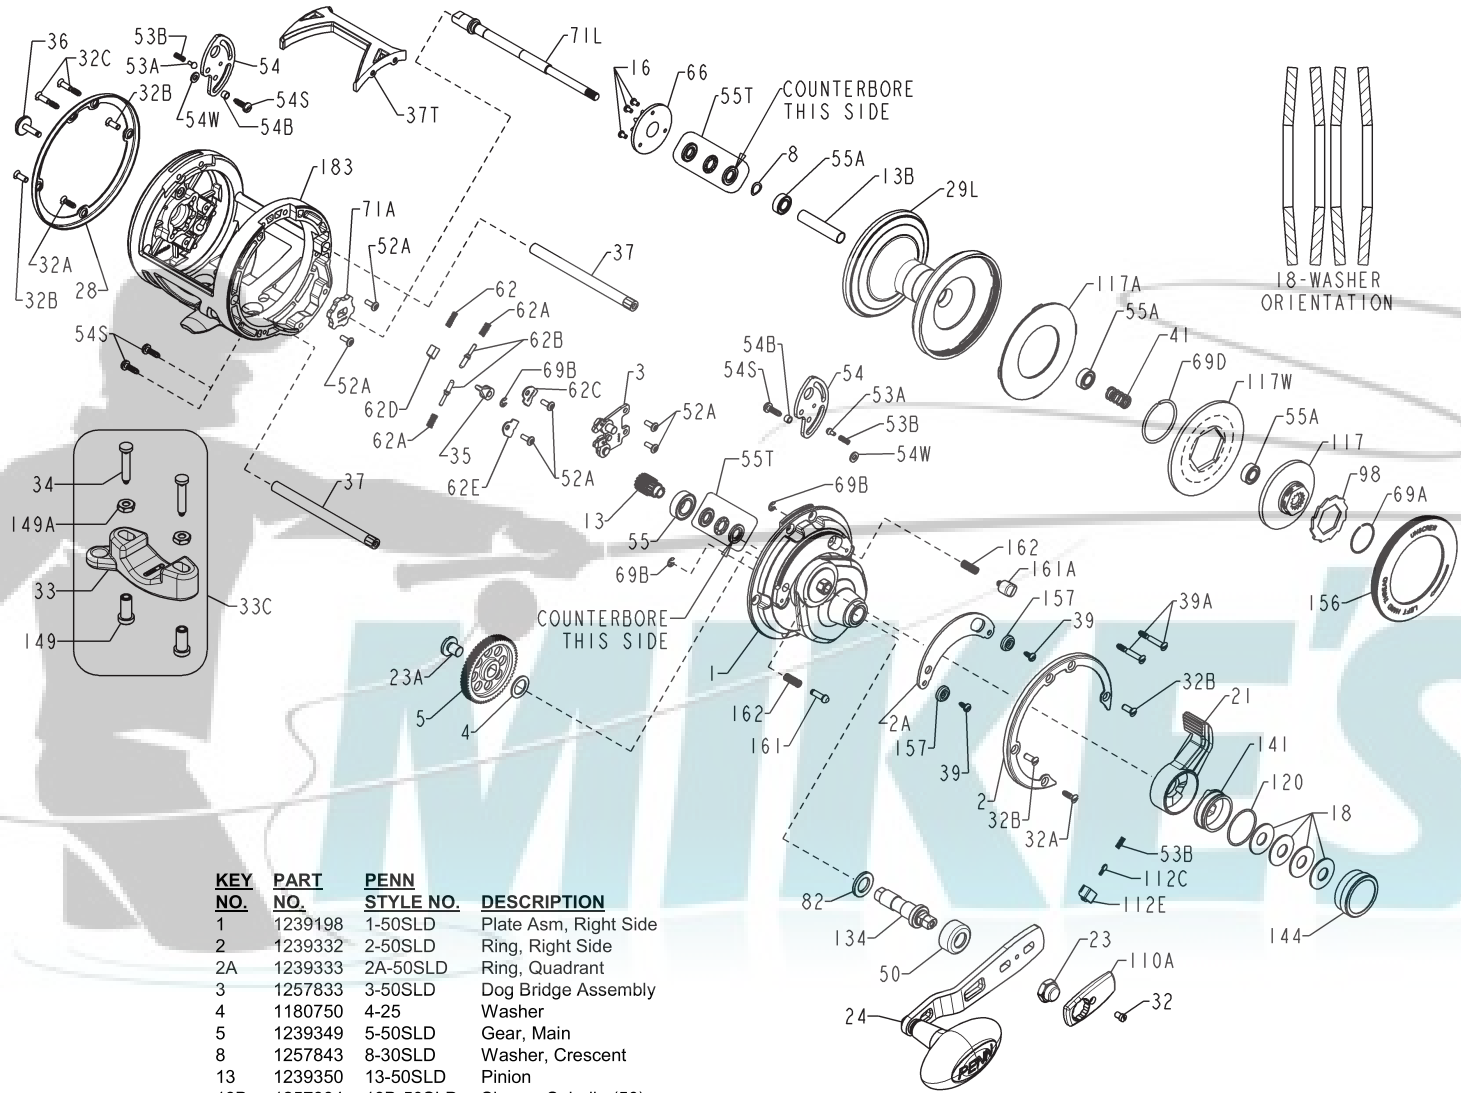

PARTS LIST FOR MODEL SQL50LD & SQL60LD

REEL ASM NOS. 1206095 (SQL50LD) & 1206096 (SQL60LD)

KEY NO.	PART NO.	PENN STYLE NO.	DESCRIPTION
1	1239198	1-50SLD	Plate Asm, Right Side
2	1239332	2-50SLD	Ring, Right Side
2A	1239333	2A-50SLD	Ring, Quadrant
3	1257833	3-50SLD	Dog Bridge Assembly
4	1180750	4-25	Washer
5	1239349	5-50SLD	Gear, Main
8	1257843	8-30SLD	Washer, Crescent
13	1239350	13-50SLD	Pinion
13B	1257834	13B-50SLD	Sleeve, Spindle (50)
13B	1257838	13B-60SLD	Sleeve, Spindle (60)
16	1181587	16-975LD	Screw (3 Req)
18	1239352	18-50SLD	Washer, (50) (4 Req)
18	1239425	18-60SLD	Washer, (60) (4 Req)
21	1239353	21-50SLD	Lever, Drag
23	1229462	23-TRQ40	Nut, Handle
23A	1181930	23-6CH	Screw, Main Gear
24	1229501	24-TRQ40	Assembly, Handle
28	1239357	28-50SLD	Ring, Left Side