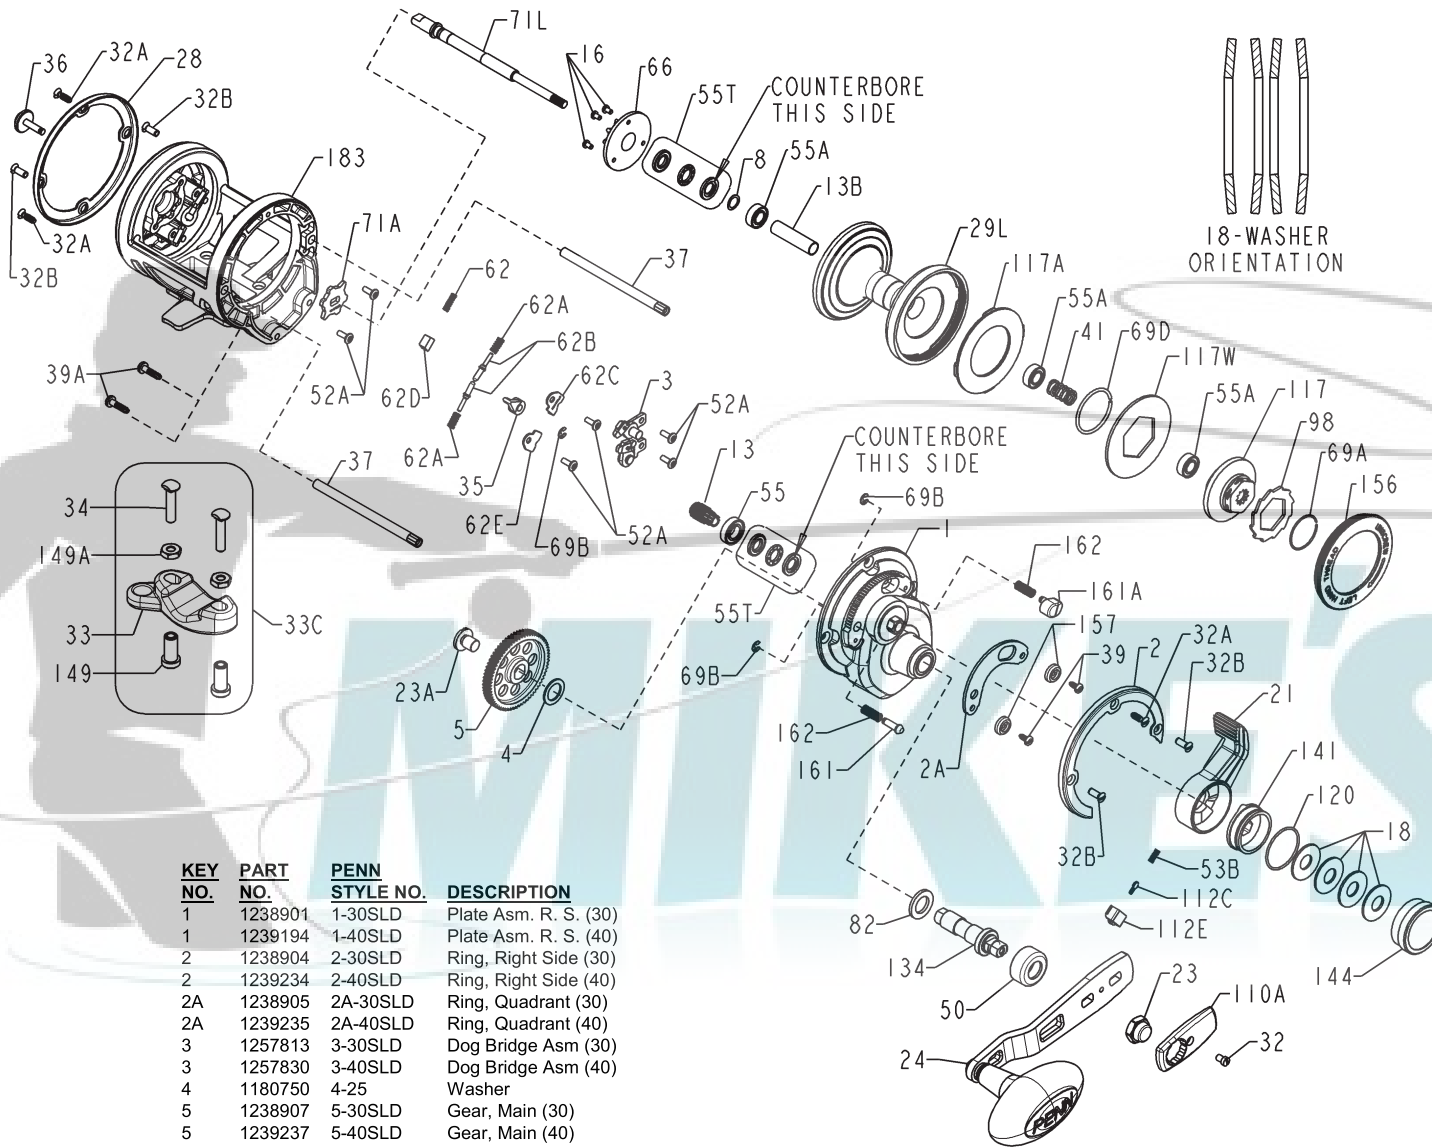

PARTS LIST FOR MODEL SQL30LD & SQL40LD

REEL ASM NOs. 1206093 (SQL30LD) & 1206094 (SQL40LD)

KEY NO.	PART NO.	PENN STYLE NO.	DESCRIPTION
1	1238901	1-30SLD	Plate Asm. R. S. (30)
1	1239194	1-40SLD	Plate Asm. R. S. (40)
2	1238904	2-30SLD	Ring, Right Side (30)
2	1239234	2-40SLD	Ring, Right Side (40)
2A	1238905	2A-30SLD	Ring, Quadrant (30)
2A	1239235	2A-40SLD	Ring, Quadrant (40)
3	1257813	3-30SLD	Dog Bridge Asm (30)
3	1257830	3-40SLD	Dog Bridge Asm (40)
4	1180750	4-25	Washer
5	1238907	5-30SLD	Gear, Main (30)
5	1239237	5-40SLD	Gear, Main (40)
8	1257843	8-30SLD	Washer, Crescent
13	1238908	13-30SLD	Pinion (30)
13	1239238	13-40SLD	Pinion (40)
13B	1257816	13B-30SLD	Sleeve, Spindle
16	1181587	16-975LD	Screw (3 Req)
18	1238909	18-30SLD	Washer, Spring (30) (4 Req)
18	1239239	18-40SLD	Washer, Spring (40) (4 Req)