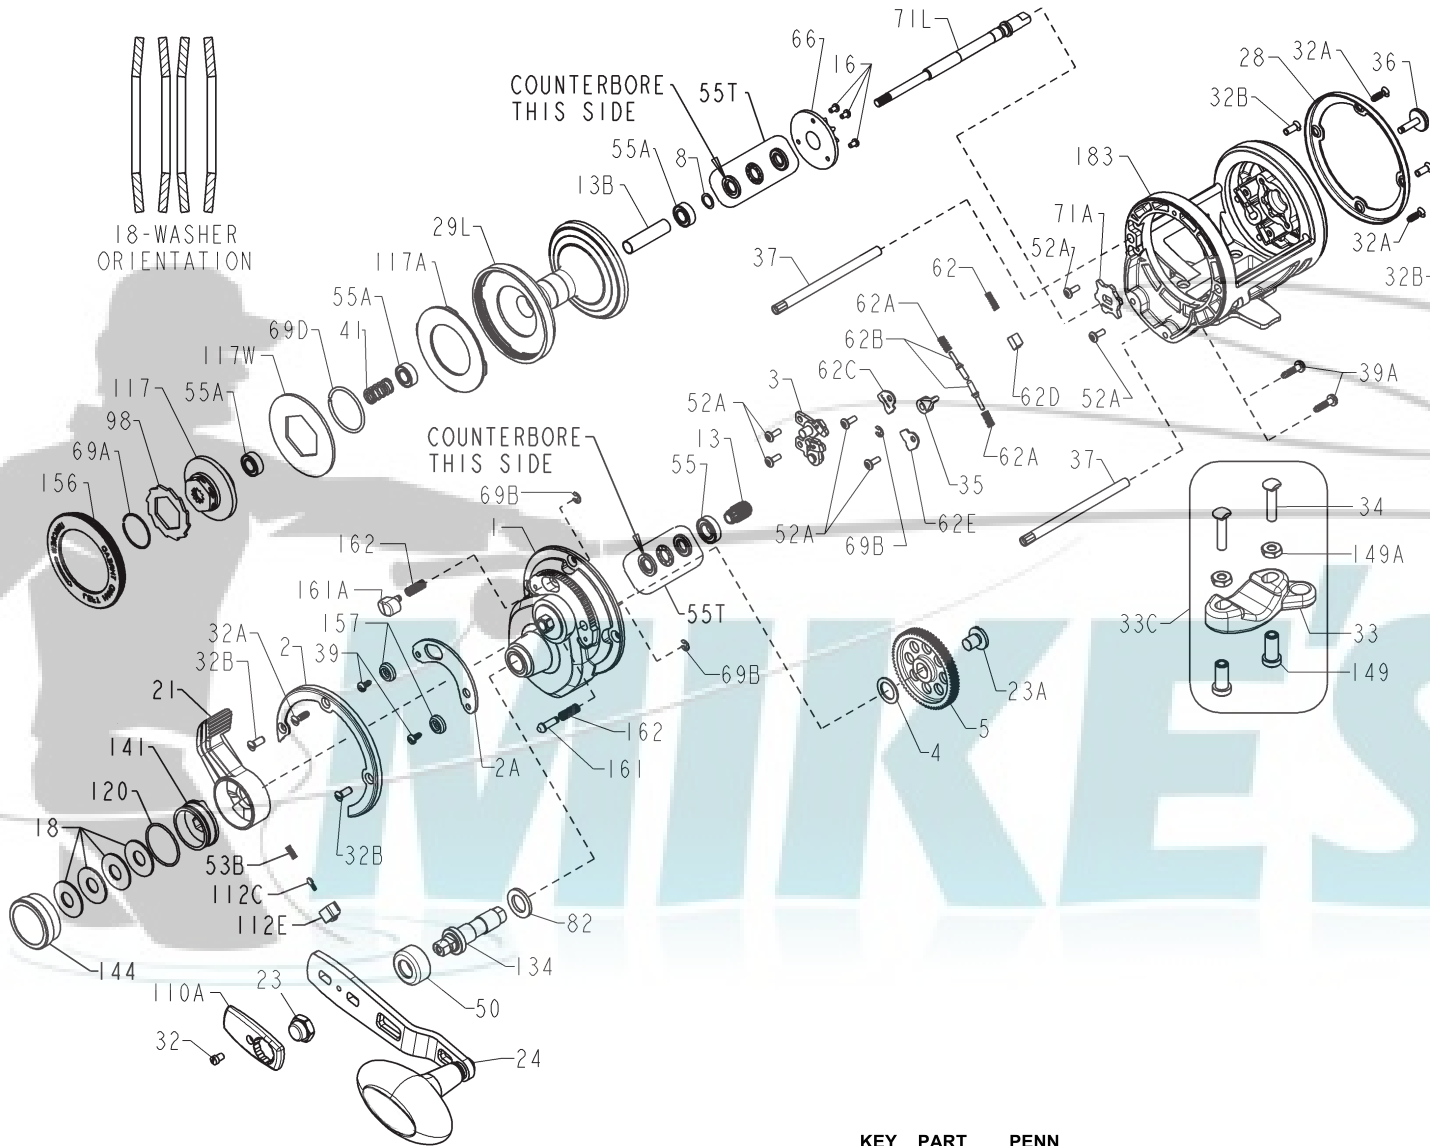

PARTS LIST FOR MODEL SQL40LDLH

REEL ASM NO 1238641

KEY NO.	PART NO.	PENN STYLE NO.	DESCRIPTION
13	1239238	13-40SLD	Pinion
13B	1257816	13B-30SLD	Sleeve, Spindle
16	1181587	16-975LD	Screw (3 Req)
18	1239239	18-40SLD	Washer, Spring (4 Req)
21	1260193	21-40SLDLH	Lever- LH Drag
23	1229462	23-TRQ40	Nut, Handle
23A	1181930	23-6CH	Screw, Main Gear
24	1229501	24-TRQ40	Assembly, Handle
28	1239241	28-40SLD	Ring, Left Side
29L	1260195	29L-40SLDLH	Spool- LH
32	1182708	32-15	Screw, Handle Lock
32A	1238924	32-30SLD	Screw (3 Req)
32B	1182722	32-310	Screw (4 Req)
33	1182754	33-113	Rod Clamp
33C	1238925	33C 30SLD	Kit, Rod Clamp
34	1182788	34-45	Screw, Rod Clamp (2 Req)
35	1238939	35-30SLD	Tongue, Click
36	1238940	36-30SLD	Button, Click
37	1238941	37-30SLD	Bar, Spacer (2 Req)
39	1238942	39-30SLD	Screw (2 Req)
39A	1258668	39A-30SLD	Screw Thread Cutting (2 Req)
41	1238943	41-30SLD	Spring
50	1238944	50-30SLD	Shield, Gear Stud
52A	1183843	52A-260	Screw (6 Req)
53B	1183848	53B-5600	Spring Drag Knob Click
55	1238945	55-30SLD	Bearing (14x7x4)
55A	1238912	55A-50SLD	Bearing (12x6x4) (3 Req)
55T	1238913	55T-30SLD	Bearing Assembly (2 Req)
62	1236596	62-TRQ40	Spring
62A	1184033	62A-310	Spring (2 Req)
62B	1184037	62B-525	Pin, Click (2 Req)
62C	1238914	62C-30SLD	Plate, Click Retaining
62D	1230189	62A-TRQ40	Block, Click Button Locator
62E	1184041	62C-321LH	Plate, Click Retaining
66	1238915	66-30SLD	Ratchet, Click
69A	1238916	69A-30SLD	Ring, Retaining, Round
69B	1184125	69B-50	Ring, Retaining, "E" (3 Req)
69D	1238917	69D-30SLD	Ring, Retaining, Round
71A	1238918	71A-30SLD	Plate, Spindle Locking
71L	1238979	71L-30SLD	Spindle
82	1184220	82-25	Washer
98	1238980	98-30SLD	Ratchet
110A	1238983	110A-30SLD	Plate, Handle Nut Locking
112C	1238984	112C-30SLD	Pin, Click
112E	1238985	112E-30SLD	Housing Lever Click
117	1239245	117-40SLD-1	Drive Plate
117A	1239247	117A-40SLD	Drag Washer, Asm
117W	1239249	117W-40SLD	Drag Washer, Metal
120	1238994	120-30SLD	O-Ring
134	1238995	134-30SLD	Gear Stud
141	1260197	141-40SLDLH	Follower- LH Cam
144	1257831	144-40SLD	Knob, Preset
149	1184702	149-45	Rod Clamp Nut (2 Req)
149A	1184706	149-200	Hex Nut (2 Req)
156	1260199	156-40SLDLH	Cover- LH Drag
157	1239002	157-30SLD	Bushing, Quadrant (2 Req)
161	1239011	161-30SLD	Button, Free Spool
161A	1184787	161-40	Button, Strike
162	1318280	162-TRQ40NLD2	Spring (2 Req)
183	1260201	183-40SLDLH	Frame Asm- LH

KEY NO.	PART NO.	PENN STYLE NO.	DESCRIPTION
1	1260187	1-40SLDLH	Plate Asm- LH R.S.
2	1260189	2-40SLDLH	Ring- LH Right Side
2A	1239235	2A-40SLD	Ring, Quadrant
3	1260191	3-40SLDLH	LH Dog Bridge Asm
4	1180750	4-25	Washer
5	1239237	5-40SLD	Gear, Main
8	1257843	8-30SLD	Washer, Crescent