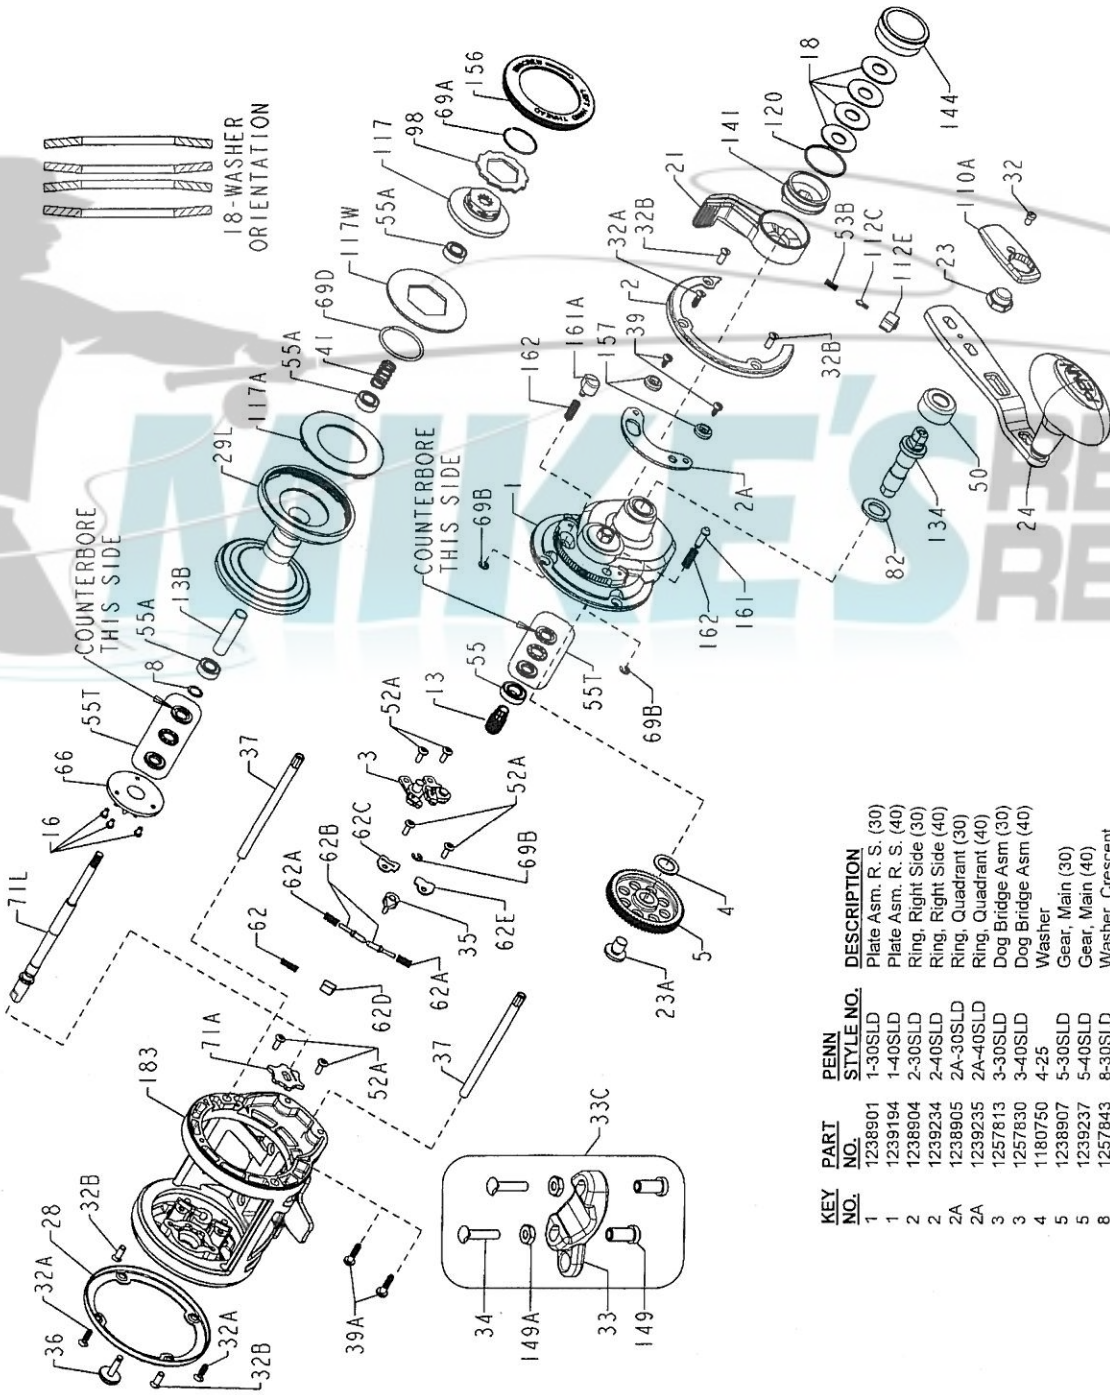

PARTS LIST FOR MODEL SQL30LD & SQL40LD
REELASM NOS. 1206093 (SQL30LD) & 1206094 (SQL40LD)

KEY NO.	PART NO.	STYLE NO.	DESCRIPTION
1	1238901	1-30SLD	Plate Asm, R. S. (30)
1	1239194	1-40SLD	Plate Asm, R. S. (40)
2	1238904	2-30SLD	Ring, Right Side (30)
2	1239234	2-40SLD	Ring, Right Side (40)
2A	1238905	2A-30SLD	Ring, Quadrant (30)
2A	1239235	2A-40SLD	Ring, Quadrant (40)
3	1257813	3-30SLD	Dog Bridge Asm (30)
3	1257830	3-40SLD	Dog Bridge Asm (40)
4	1180750	4-25	Washer
5	1238907	5-30SLD	Gear, Main (30)
5	1239237	5-40SLD	Gear, Main (40)
8	1257843	8-30SLD	Washer, Crescent
13	1238908	13-30SLD	Pinion (30)
13	1239238	13-40SLD	Pinion (40)
13B	1257816	13B-30SLD	Sleeve, Spindle
16	1181587	16-975LD	Screw (3 Req)
18	1238909	18-30SLD	Washer, Spring (30) (4 Req)
18	1239239	18-40SLD	Washer, Spring (40) (4 Req)