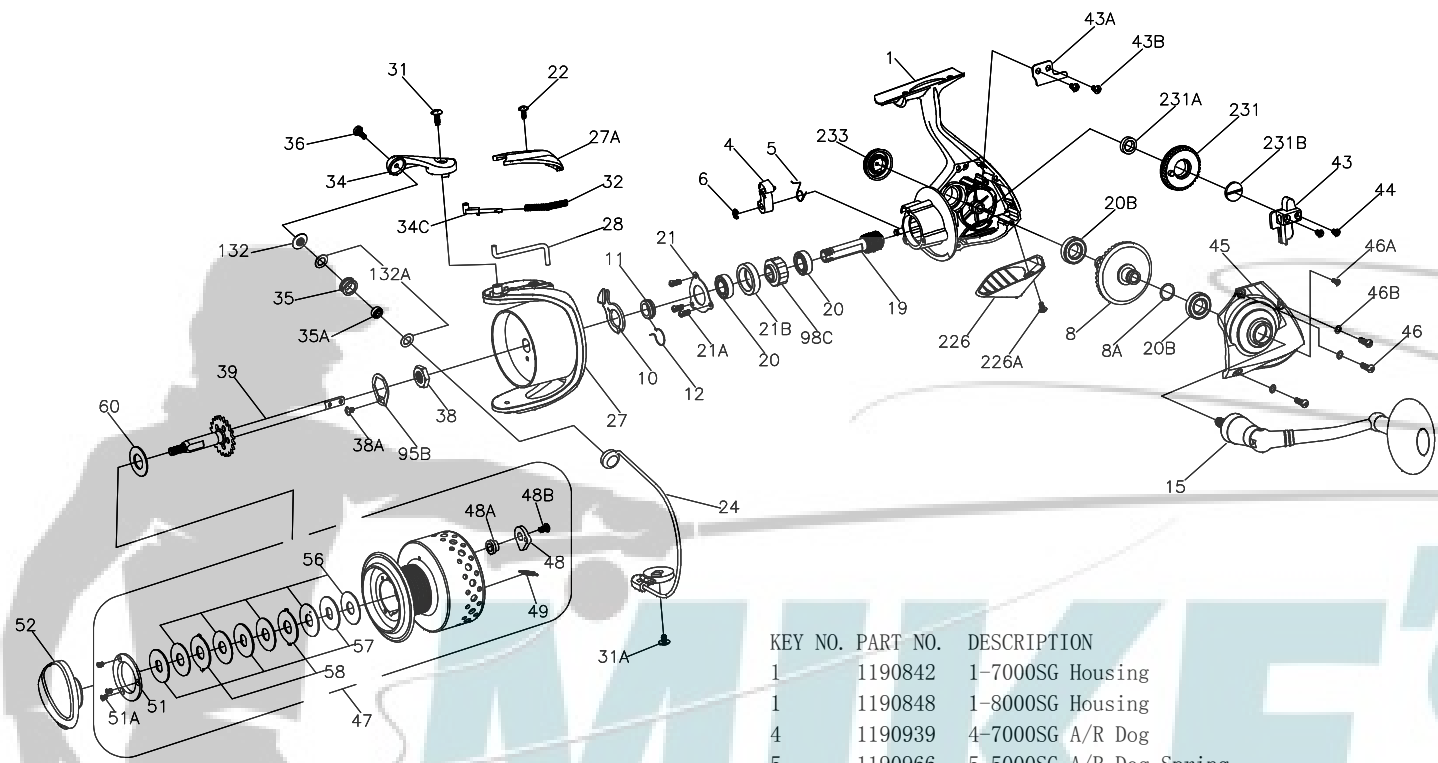

PARTS LIST FOR MODELS SG7000/SG8000
REEL PART NO.1152123/1152124

KEY NO.	PART NO.	DESCRIPTION
27A	1191454	27A-7000SG Bail Pivot Cover
28	1191491	28-7000SG Trip Lever
28	1191494	28-8000SG Trip Lever
31	1191569	31-5000SG Bail Arm Screw
31A	1191575	31A-5000SG Bail Cam Screw
32	1200520	32-6000SG Bail Spring
34	1191634	34-7000SG Bail Arm
34C	1191656	34C-7000SG Pivot Arm
35	1191674	35-3000SG Line Roller
35A	1191683	35A-3000SG Line Roller Bearing
36	1191704	36-7000SG Bail Stud Screw
38	1191731	38-7000SG Rotor Nut
38A	1191736	38A-5000SG Rotor Locking Plate Screw
39	1191756	39-7000SG Spool Shaft
39	1191760	39-8000SG Spool Shaft
43	1191809	43-7000SG Crosswind Block
43A	1191821	43A-7000SG Crosswind Block Plate
43B	1191827	43B-5000SG Crosswind Block Plate Screw (2 req)
44	1191845	44-5000SG Crosswind Block Screw (2 req)
45	1191876	45-7000SG Housing Cover
45	1191882	45-8000SG Housing Cover
46	1191903	46-5000SG Housing Cover Screw (3 req)
46A	1191906	46A-3000SG Housing Cover Screw A
46B	1191908	46B-5000SG Housing Cover Washer (3 req)
47	1191945	47-7000SG Spool Complete
47	1191949	47-8000SG Spool Complete
48	1211625	48-5000SG Click Tongue
48A	1211626	48A-5000SG Click Tongue Washer
48B	1211612	48B-5000SG Spool Click Screw
49	1211627	49-5000SG Click Tongue Spring
51	1191980	51-7000SG Retaining Spacer
51A	1191986	51A-3000SG Retaining Screw (3 req)
52	1192000	52-7000SG Drag Knob
56	1192038	56-7000SG Drag Washer (5 req)
57	1192046	57-7000SG Keyed Washer (3 req)
58	1192055	58-7000SG Earred Washer (2 req)
60	1192062	60-5000SG Thrust Washer
95B	1192186	95B-5000SG Rotor Locking Plate
98C	1192215	98C-5000SG Clutch/Sleeve Assembly
132	1192298	132-7000SG Roller Washer
132A	1192302	132A-3000SG Line Roller Washer (2 req)
226	1192463	226-7000SG Rear Cover
226A	1192474	226A-7000SG Rear Cover Screw
231	1192507	231-7000SG Crosswind Gear
231A	1192511	231A-7000SG Bushing Crosswind Gear
231B	1192514	231B-7000SG Screw Crosswind Gear
233	1192523	233-5000SG Cover Assembly Bearing